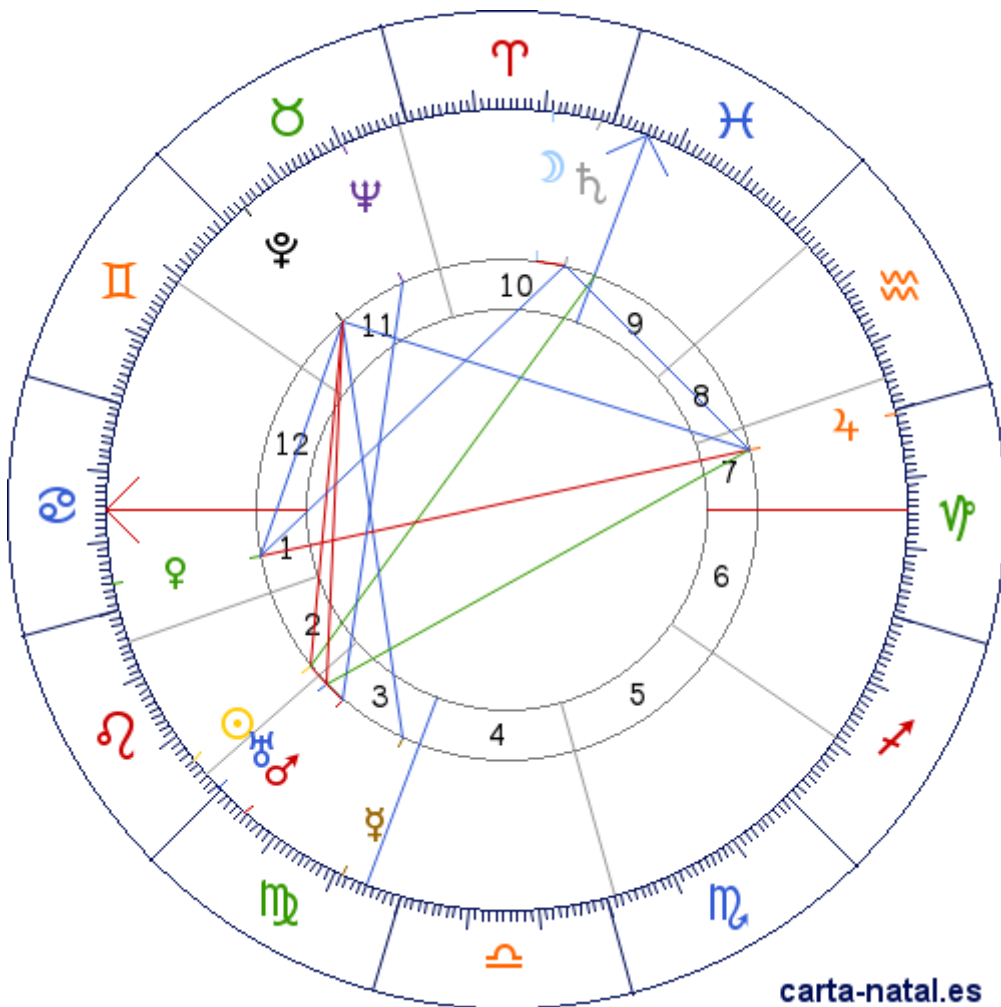

**Carta natal**

**José María Plans y Freyre**

17/08/1878 02:00:00 (LMT)  
17/08/1878 01:51:22 UT

41:23:20N 02:09:32E

Tropical/geocéntrico  
Carta eclíptica  
Casas: Placidus

ARMC: 355°18'55.36764"

carta-natal.es

Generalidades

**Casas (Placidus)**

|           |   |           |
|-----------|---|-----------|
| C 1 (AC)  | ♌ | 15°28'20" |
| C 2       | ♍ | 04°47'52" |
| C 3       | ♍ | 26°52'14" |
| C 4       | ♎ | 24°53'44" |
| C 5       | ♏ | 00°59'49" |
| C 6       | ♐ | 10°52'11" |
| C 7       | ♑ | 15°28'20" |
| C 8       | ♒ | 04°47'52" |
| C 9       | ♒ | 26°52'14" |
| C 10 (MC) | ♈ | 24°53'44" |
| C 11      | ♉ | 00°59'49" |
| C 12      | ♊ | 10°52'11" |

**Planetas**

|   |   |                    |       |
|---|---|--------------------|-------|
| ☉ | ♏ | 23°59'29"          | 2 » 3 |
| ☾ | ♈ | 08°47'25"          | 10    |
| ♀ | ♎ | 21°07'26"          | 3 » 4 |
| ♁ | ♌ | 26°03'35"          | 1     |
| ♂ | ♎ | 04°40'58"          | 3     |
| ♃ | ♑ | 29°28'42" <u>R</u> | 7     |
| ♅ | ♈ | 02°00'13" <u>R</u> | 10    |
| ♁ | ♏ | 29°27'28"          | 3     |
| ♆ | ♏ | 09°49'05" <u>E</u> | 11    |
| ♇ | ♏ | 26°27'28"          | 11    |

**Aspectos**

|   |      |    |           |
|---|------|----|-----------|
| ☉ | 0°   | ♈  | 5.47° (A) |
| ☉ | 90°  | ♀  | 2.47° (A) |
| ☉ | 150° | MC | 0.9° (S)  |
| ☾ | 0°   | ♃  | 6.79° (S) |
| ♀ | 120° | ♀  | 5.33° (A) |
| ♀ | 180° | ♃  | 3.42° (A) |
| ♀ | 120° | ♃  | 5.94° (A) |
| ♀ | 60°  | ♀  | 0.4° (A)  |
| ♂ | 0°   | ♈  | 5.23° (S) |
| ♂ | 120° | ♆  | 5.14° (A) |
| ♃ | 60°  | ♃  | 2.53° (S) |
| ♃ | 150° | ♈  | 0.02° (A) |
| ♃ | 120° | ♀  | 3.02° (A) |
| ♈ | 90°  | ♀  | 3° (S)    |