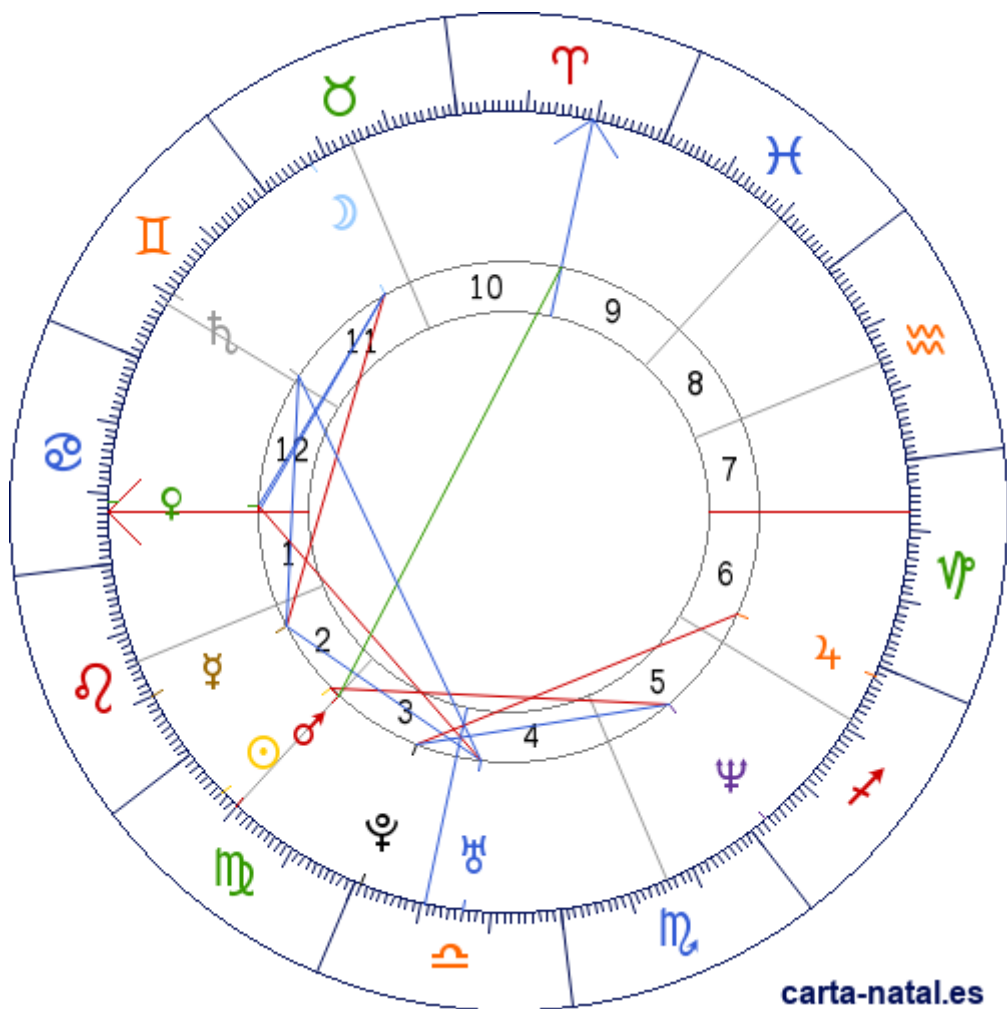

Carta natal

Cameron Diaz

30/08/1972 02:53:00 (PDT)

30/08/1972 09:53:00 UT

32:42:55N 117:09:26W

Tropical/geocéntrico

Carta eclíptica

Casas: Placidus

ARMC: 09°46'53.93388"

carta-natal.es

Generalidades

Fuego 27.27%

Tierra 36.36%

Aire 13.64%

Agua 22.73%

Cardinal 40.91%

Planetas

| | | | |
|---|---|------------|---------|
| ☉ | ♎ | 07°06'39" | 2 » 3 |
| ☾ | ♏ | 22°15'11" | 11 |
| ☿ | ♏ | 19°58'14" | 2 |
| ♀ | ♏ | 21°19'53" | 12 » 1 |
| ♂ | ♎ | 09°46'25" | 2 » 3 |
| ♃ | ♐ | 28°31'42"E | 6 |
| ♄ | ♏ | 19°36'23" | 11 » 12 |
| ♅ | ♏ | 16°10'38" | 4 |
| ♆ | ♐ | 02°33'29" | 5 |
| ♇ | ♏ | 00°57'32" | 3 |

Aspectos

| | | | |
|---|------|----|-----------|
| ☉ | 0° | ♂ | 2.66° (A) |
| ☉ | 90° | ♅ | 4.55° (S) |
| ☾ | 90° | ♀ | 2.28° (S) |
| ☾ | 60° | ♀ | 0.92° (S) |
| ☾ | 60° | AC | 0.41° (S) |
| ♀ | 60° | ♄ | 0.36° (S) |
| ♀ | 60° | ♅ | 3.79° (S) |
| ♀ | 90° | ♅ | 5.15° (S) |
| ♀ | 0° | AC | 1.33° (S) |
| ♂ | 150° | MC | 0.87° (S) |
| ♃ | 90° | ♇ | 2.43° (S) |
| ♄ | 120° | ♅ | 3.43° (S) |
| ♅ | 60° | ♇ | 1.6° (A) |