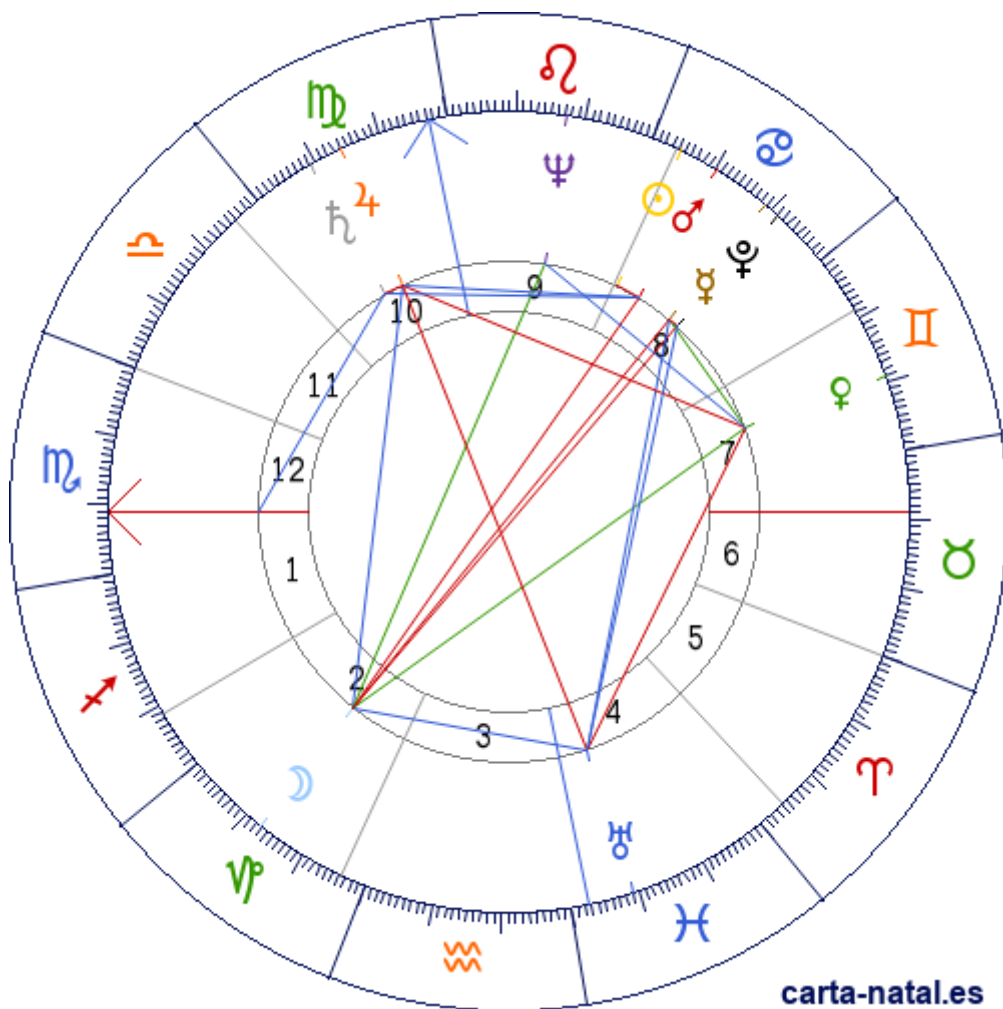

**Carta natal**

**John Glenn**

18/07/1921 16:00:00 (EDT)

18/07/1921 20:00:00 UT

40:01:52N 81:35:18W

Tropical/geocéntrico

Carta eclíptica

Casas: Placidus

ARMC: 154°29'31.45812"

**Generalidades**

**Casas (Placidus)**

|           |   |           |
|-----------|---|-----------|
| C 1 (AC)  | ♈ | 21°03'31" |
| C 2       | ♉ | 21°13'48" |
| C 3       | ♊ | 26°14'36" |
| C 4       | ♋ | 02°31'17" |
| C 5       | ♌ | 04°21'54" |
| C 6       | ♍ | 00°01'55" |
| C 7       | ♎ | 21°03'31" |
| C 8       | ♏ | 21°13'48" |
| C 9       | ♐ | 26°14'36" |
| C 10 (MC) | ♑ | 02°31'17" |
| C 11      | ♒ | 04°21'54" |
| C 12      | ♓ | 00°01'55" |

**Planetas**

|   |   |            |       |
|---|---|------------|-------|
| ☉ | ♈ | 25°36'21"  | 8 » 9 |
| ☾ | ♊ | 12°42'12"  | 2     |
| ♀ | ♈ | 11°09'20"E | 8     |
| ♀ | ♏ | 10°48'39"  | 7     |
| ♂ | ♈ | 19°50'22"  | 8     |
| ♃ | ♎ | 16°02'32"  | 10    |
| ♄ | ♎ | 20°44'54"  | 10    |
| ♅ | ♋ | 09°11'09"R | 4     |
| ♆ | ♏ | 12°48'04"  | 9     |
| ♇ | ♈ | 08°52'03"  | 8     |

**Aspectos**

|   |      |   |           |
|---|------|---|-----------|
| ☉ | 0°   | ♂ | 5.77° (S) |
| ☾ | 180° | ♀ | 1.55° (S) |
| ☾ | 150° | ♀ | 1.89° (S) |
| ☾ | 180° | ♂ | 7.14° (A) |
| ☾ | 120° | ♃ | 3.34° (A) |
| ☾ | 60°  | ♅ | 3.52° (S) |
| ☾ | 150° | ♆ | 0.1° (A)  |
| ☾ | 180° | ♇ | 3.84° (S) |
| ♀ | 30°  | ♀ | 0.34° (A) |
| ♀ | 120° | ♅ | 1.97° (A) |
| ♀ | 0°   | ♇ | 2.29° (A) |
| ♀ | 90°  | ♃ | 5.23° (A) |
| ♀ | 90°  | ♅ | 1.62° (S) |
| ♀ | 60°  | ♆ | 1.99° (A) |
| ♂ | 60°  | ♃ | 3.8° (S)  |