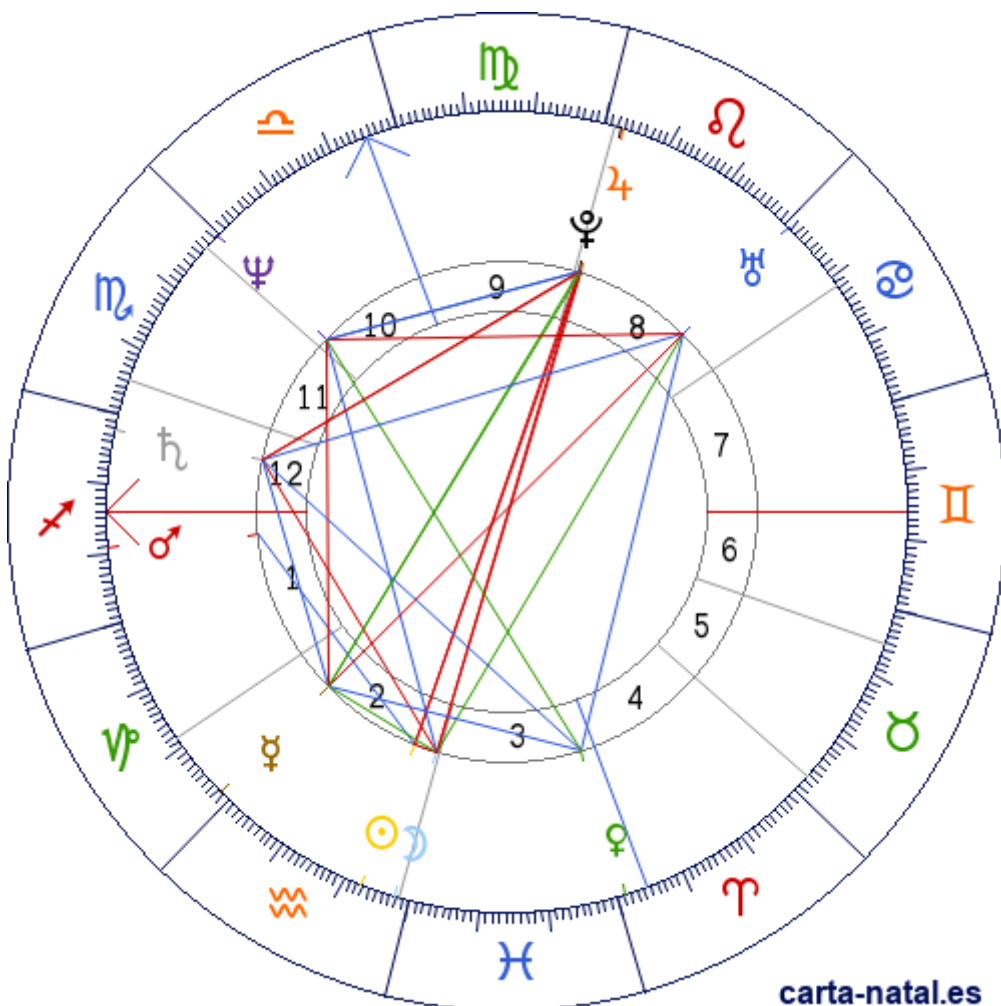

Carta natal

Arsenio Hall

12/02/1956 03:18:00 (EST)

12/02/1956 08:18:00 UT

41:29:58N 81:41:43W

Tropical/geocéntrico

Carta eclíptica

Casas: Placidus

ARMC: 184°10'34.89888"

carta-natal.es

Generalidades

Fuego 45.45%

Tierra 9.09%

Aire 36.36%

Agua 9.09%

Cardinal 31.82%

Planetas

| | | | |
|---|---|--------------------|---------|
| ☉ | ♎ | 22°36'07" | 2 |
| ☾ | ♎ | 27°38'31" | 2 » 3 |
| ♀ | ♍ | 28°25'08" | 2 |
| ♀ | ♏ | 01°13'24" | 3 » 4 |
| ♂ | ♈ | 19°10'49" | 1 |
| ♃ | ♏ | 27°02'47" <u>R</u> | 8 » 9 |
| ♄ | ♈ | 02°06'59" | 12 |
| ♅ | ♓ | 29°22'01" <u>R</u> | 8 |
| ♆ | ♊ | 00°23'07" <u>R</u> | 10 » 11 |
| ♁ | ♏ | 27°29'40" <u>R</u> | 8 » 9 |

Aspectos

| | | | |
|---|------|---|-----------|
| ☉ | 0° | ☾ | 5.04° (S) |
| ☉ | 60° | ♂ | 3.42° (S) |
| ☉ | 180° | ♃ | 4.44° (A) |
| ☉ | 180° | ♁ | 4.89° (A) |
| ☾ | 30° | ♀ | 0.78° (A) |
| ☾ | 180° | ♃ | 0.6° (S) |
| ☾ | 90° | ♄ | 4.47° (A) |
| ☾ | 150° | ♅ | 1.72° (A) |
| ☾ | 120° | ♆ | 2.74° (A) |
| ☾ | 180° | ♁ | 0.15° (S) |
| ♀ | 60° | ♀ | 2.8° (S) |
| ♀ | 150° | ♃ | 1.37° (S) |
| ♀ | 60° | ♄ | 3.7° (A) |
| ♀ | 180° | ♅ | 0.95° (A) |
| ♀ | 90° | ♆ | 1.97° (A) |