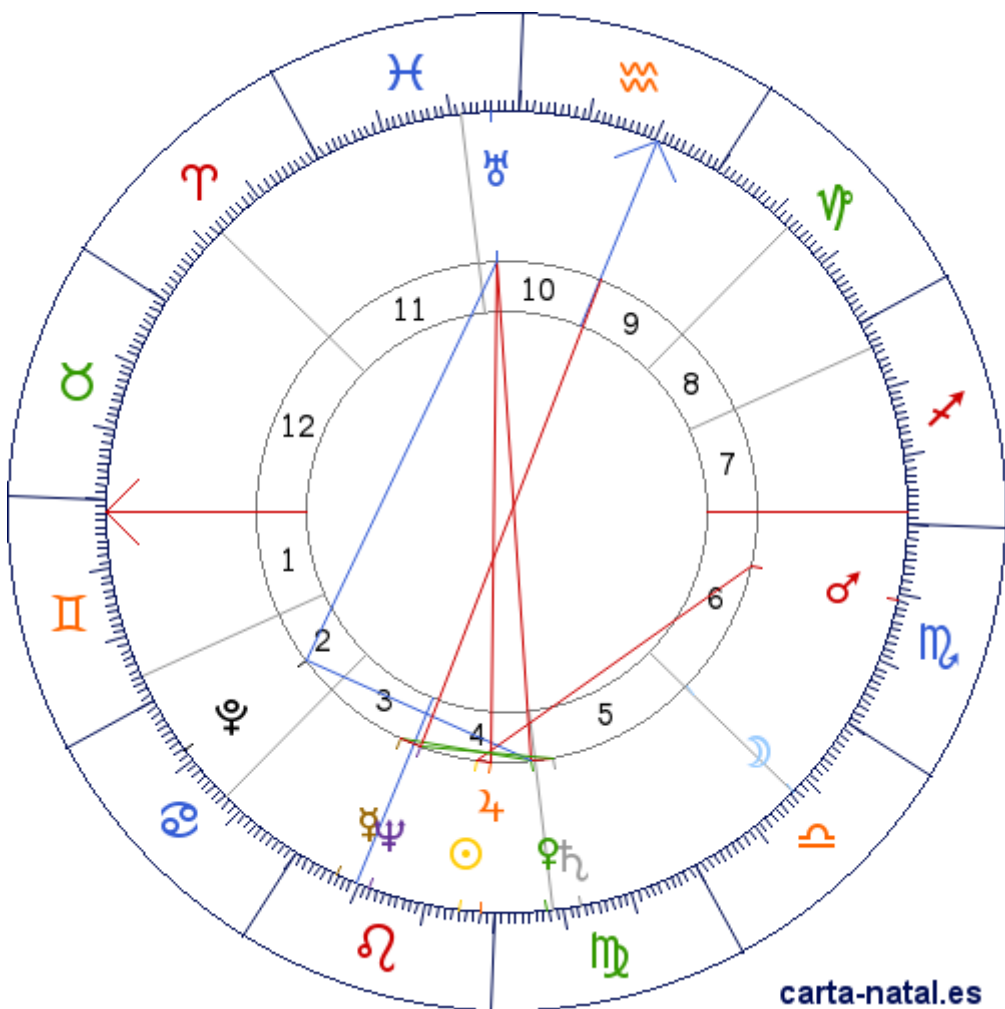

Carta natal

Shelley Winters

18/08/1920 00:05:00 (CDT)

18/08/1920 05:05:00 UT

38:37:38N 90:11:52W

Tropical/geocéntrico

Carta eclíptica

Casas: Placidus

ARMC: 312°18'53.92404"

carta-natal.es

Generalidades

Fuego 31.82%

Tierra 13.64%

Aire 36.36%

Agua 18.18%

Cardinal 18.18%

♇ ♏ 11°47'39" 4

♁ ♋ 08°24'41" 2

Aspectos

☉ 90° ♂ 5.72° (S)

☉ 0° ♃ 3.1° (A)

♀ 30° ♀ 0.72° (A)

♀ 0° ♄ 5.08° (A)

♀ 0° ♅ 4.99° (A)