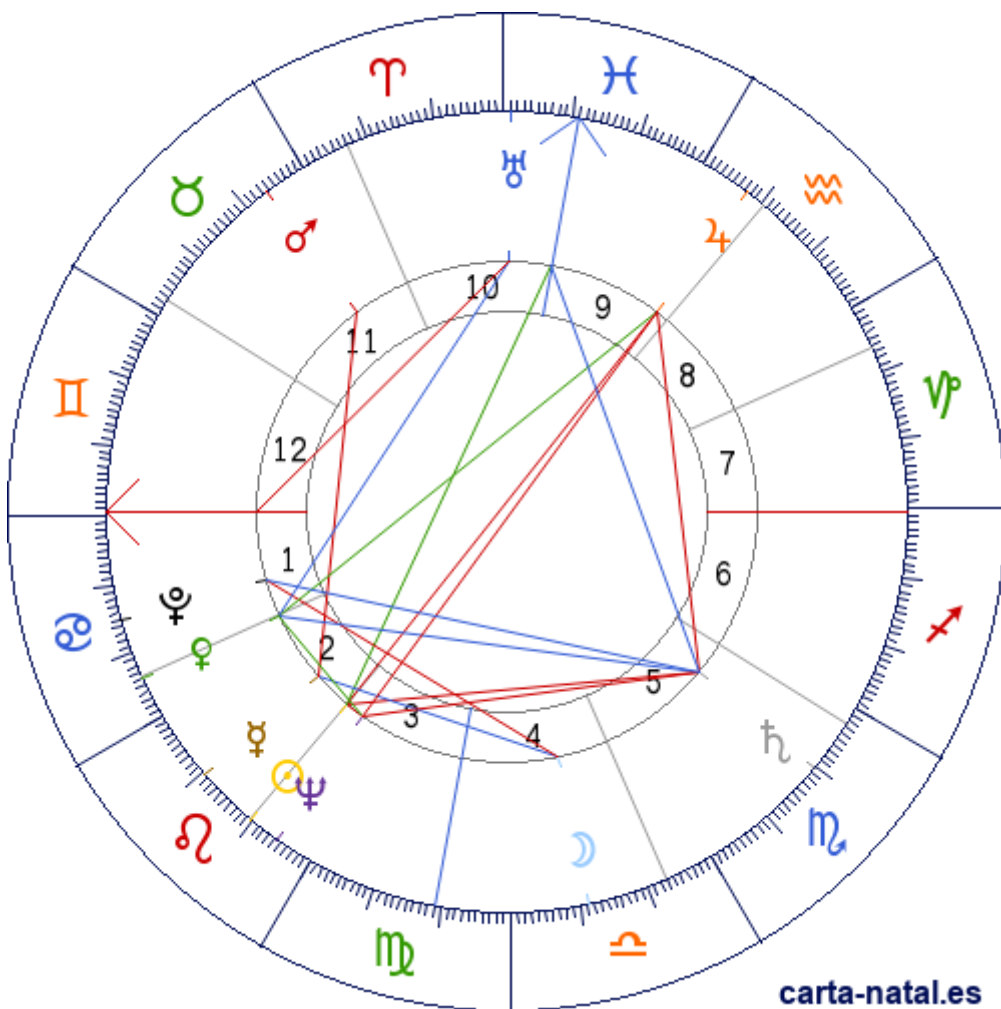

Carta natal

Fidel Castro

13/08/1926 02:00:00 (CST)
13/08/1926 07:00:00 UT

20:33:00N 75:55:00W

Tropical/geocéntrico
Carta eclíptica
Casas: Placidus

ARMC: 350°02'34.3464"

carta-natal.es

Generalidades

- Fuego 27.27%
- Tierra 9.09%
- Aire 31.82%
- Agua 31.82%
- Cardinal 27.27%
- Fijo 45.45%
- Mutable 27.27%

Casas (Placidus)

| | | |
|-----------|---|-----------|
| C 1 (AC) | ♊ | 29°26'59" |
| C 2 | ♌ | 23°47'10" |
| C 3 | ♍ | 19°32'27" |
| C 4 | ♎ | 19°10'01" |
| C 5 | ♏ | 22°52'50" |
| C 6 | ♐ | 27°26'04" |
| C 7 | ♑ | 29°26'59" |
| C 8 | ♒ | 23°47'10" |
| C 9 | ♓ | 19°32'27" |
| C 10 (MC) | ♈ | 19°10'01" |
| C 11 | ♉ | 22°52'50" |
| C 12 | ♊ | 27°26'04" |

Planetas

| | | | |
|---|---|--------------------|----|
| ☉ | ♋ | 19°46'09" | 3 |
| ☾ | ♌ | 11°12'43" | 4 |
| ♀ | ♋ | 10°29'06" <u>R</u> | 2 |
| ♀ | ♌ | 24°03'31" | 2 |
| ♂ | ♌ | 06°14'30" | 11 |
| ♃ | ♎ | 22°32'57" <u>R</u> | 9 |
| ♄ | ♏ | 19°43'57" | 5 |
| ♅ | ♈ | 28°51'35" <u>R</u> | 10 |
| ♆ | ♋ | 24°20'02" | 3 |
| ♁ | ♌ | 15°09'45" | 1 |

Aspectos

| | | | |
|---|------|----|-----------|
| ☉ | 180° | ♃ | 2.78° (A) |
| ☉ | 90° | ♄ | 0.04° (S) |
| ☉ | 0° | ♅ | 4.56° (A) |
| ☉ | 150° | MC | 0.6° (A) |
| ☾ | 60° | ♀ | 0.73° (S) |
| ☾ | 90° | ♁ | 3.95° (A) |
| ♀ | 90° | ♂ | 4.24° (A) |
| ♀ | 150° | ♃ | 1.51° (S) |
| ♀ | 120° | ♄ | 4.33° (S) |
| ♀ | 120° | ♅ | 4.8° (A) |
| ♀ | 30° | ♆ | 0.28° (A) |
| ♃ | 90° | ♄ | 2.82° (A) |
| ♃ | 180° | ♅ | 1.78° (S) |
| ♄ | 90° | ♅ | 4.6° (S) |
| ♄ | 120° | ♁ | 4.57° (S) |