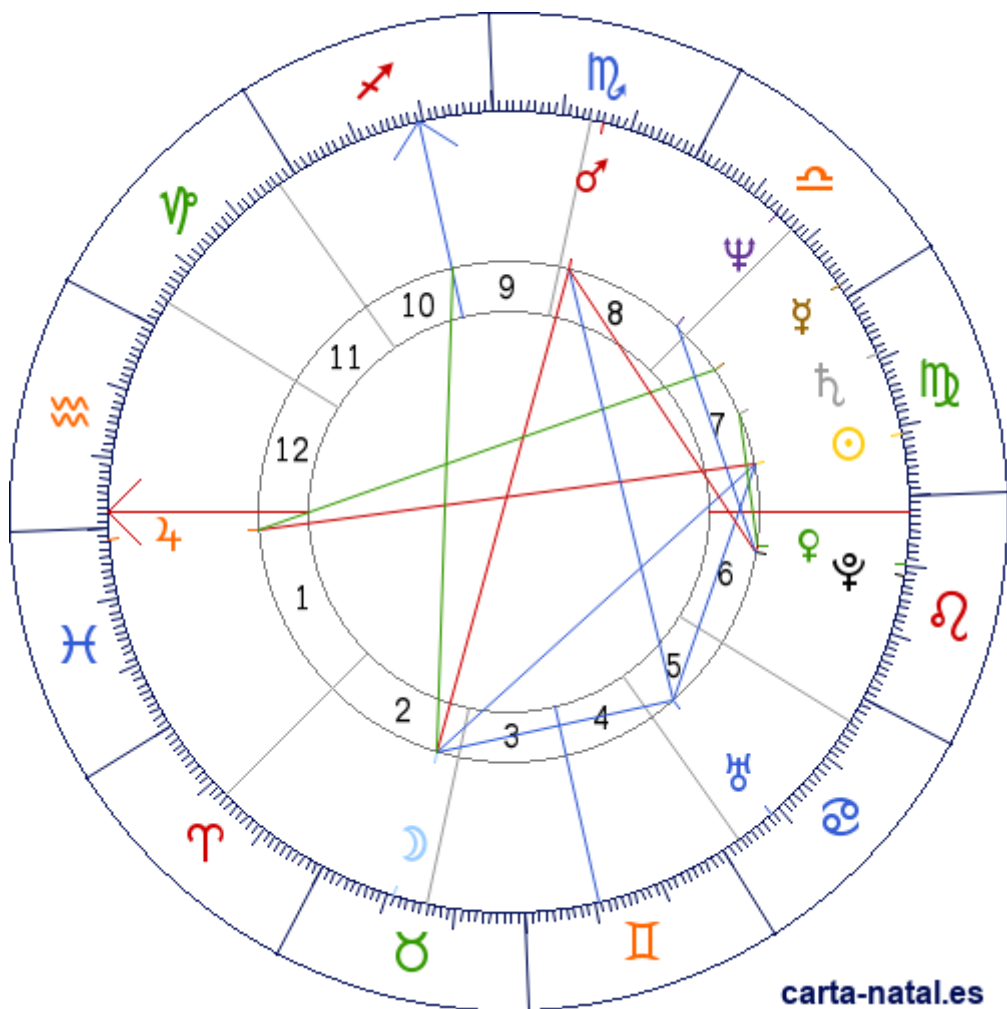

Carta natal

Phil McGraw

01/09/1950 19:15:00 (CDT)

02/09/1950 00:15:00 UT

36:38:19N 95:09:15W

Tropical/geocéntrico

Carta eclíptica

Casas: Placidus

ARMC: 249°10'48.03672"

carta-natal.es

Generalidades

Fuego 22.73%

Tierra 31.82%

Aire 27.27%

Agua 18.18%

Cardinal 18.18%

Fijo 50%

Mutable 31.82%

Casas (Placidus)

C 1 (AC) ♋ 27°40'09"

C 2 ♌ 12°41'36"

C 3 ♍ 15°55'15"

C 4 ♎ 10°46'05"

C 5 ♏ 02°40'30"

♆ ♋ 15°43'17" 8

♇ ♏ 18°29'24" 6

Aspectos

☉ 120° ☾ 1.98° (S)

☉ 180° ♃ 7.36° (S)

☉ 60° ♄ 0.31° (S)

☾ 180° ♂ 3.03° (A)

☾ 60° ♄ 2.29° (S)