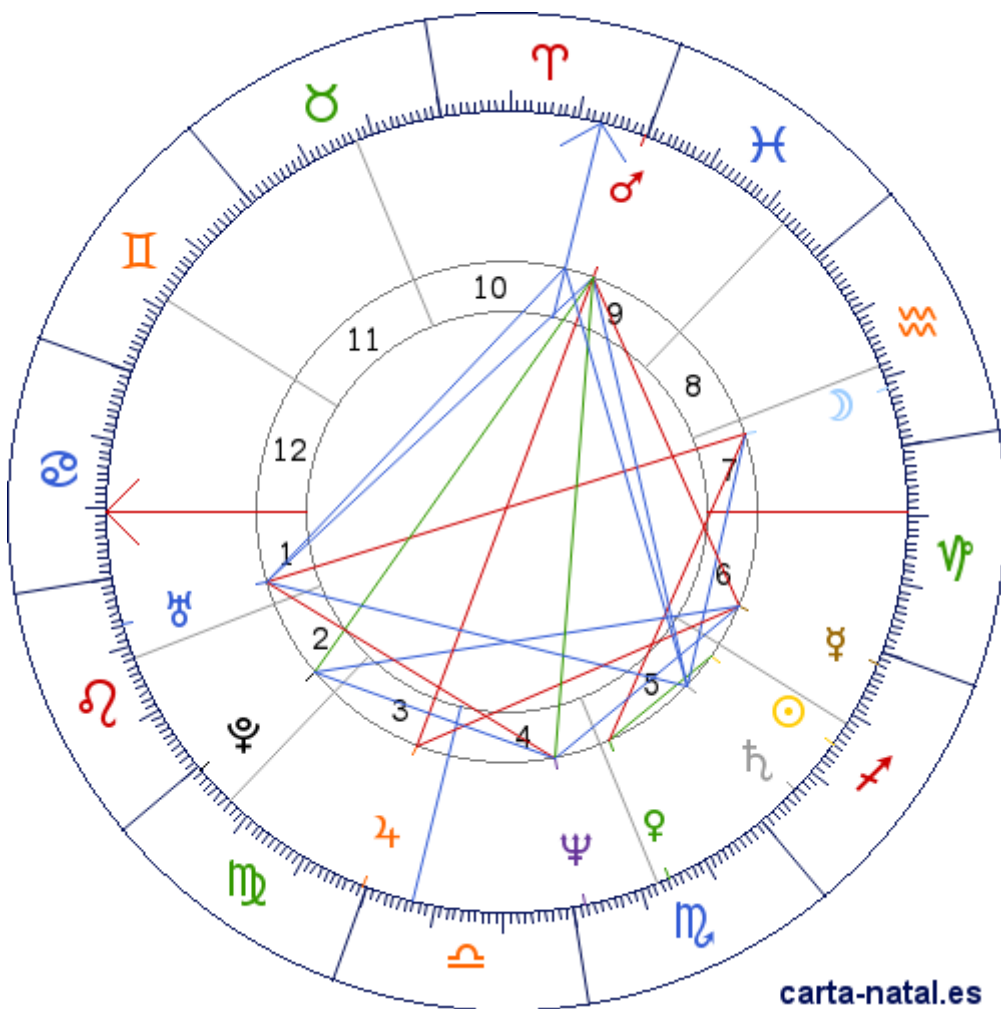

**Carta natal**

**Randy Rhoads**

06/12/1956 19:16:00 (PST)

07/12/1956 03:16:00 UT

34:01:10N 118:29:28W

Tropical/geocéntrico

Carta eclíptica

Casas: Placidus

ARMC: 06°22'53.12352"

carta-natal.es

Generalidades

**Casas (Placidus)**

|           |   |           |
|-----------|---|-----------|
| C 1 (AC)  | ♋ | 20°26'49" |
| C 2       | ♌ | 11°57'47" |
| C 3       | ♍ | 06°41'58" |
| C 4       | ♎ | 06°57'01" |
| C 5       | ♏ | 12°26'31" |
| C 6       | ♐ | 18°27'22" |
| C 7       | ♑ | 20°26'49" |
| C 8       | ♒ | 11°57'47" |
| C 9       | ♓ | 06°41'58" |
| C 10 (MC) | ♈ | 06°57'01" |
| C 11      | ♉ | 12°26'31" |
| C 12      | ♊ | 18°27'22" |

**Planetas**

|   |   |            |       |
|---|---|------------|-------|
| ☉ | ♈ | 15°00'35"  | 5 » 6 |
| ☾ | ♈ | 08°25'09"  | 7 » 8 |
| ☿ | ♈ | 28°13'37"  | 6     |
| ♀ | ♏ | 14°17'44"  | 5     |
| ♂ | ♈ | 00°19'40"  | 9     |
| ♃ | ♏ | 29°21'14"  | 3     |
| ♄ | ♈ | 06°28'36"  | 5     |
| ♅ | ♏ | 06°42'51"R | 1     |
| ♆ | ♏ | 01°42'01"  | 4     |
| ♇ | ♏ | 00°26'59"E | 2     |

**Aspectos**

|   |      |    |           |
|---|------|----|-----------|
| ☉ | 30°  | ♀  | 0.71° (A) |
| ☾ | 90°  | ♀  | 5.88° (A) |
| ☾ | 60°  | ♄  | 1.94° (S) |
| ☾ | 180° | ♅  | 1.7° (S)  |
| ♀ | 90°  | ♂  | 2.1° (A)  |
| ♀ | 90°  | ♃  | 1.13° (A) |
| ♀ | 60°  | ♆  | 3.47° (A) |
| ♀ | 120° | ♁  | 2.22° (A) |
| ♂ | 180° | ♃  | 0.97° (S) |
| ♂ | 120° | ♄  | 6.15° (A) |
| ♂ | 120° | ♅  | 6.39° (A) |
| ♂ | 150° | ♆  | 1.37° (A) |
| ♂ | 150° | ♁  | 0.12° (A) |
| ♄ | 120° | ♅  | 0.24° (A) |
| ♄ | 120° | MC | 0.47° (S) |