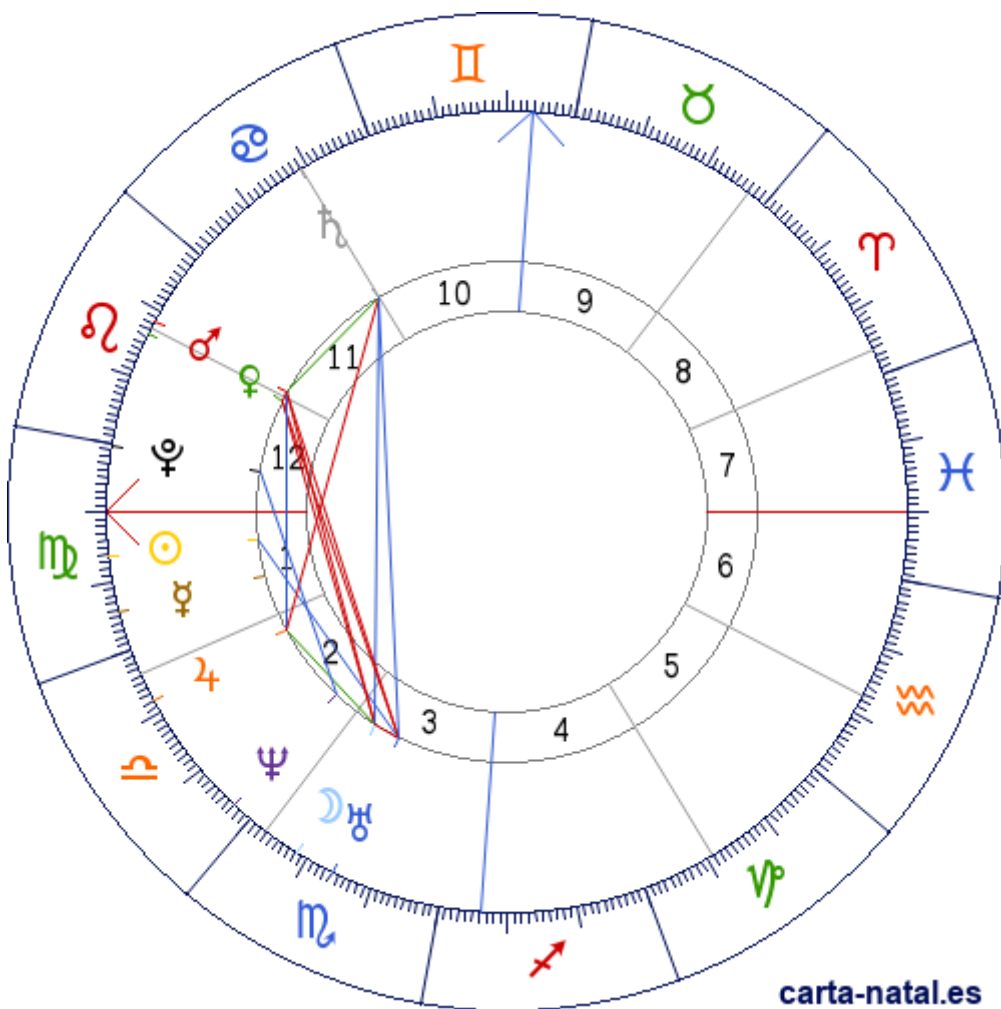

Carta natal

Al-Biruni

09/09/973 05:05:00 (LMT)
09/09/973 01:04:12 UT GREG

41:34:00N 60:12:00E

Tropical/geocéntrico
Carta eclíptica
Casas: Placidus

ARMC: 64°23'47.99184"

carta-natal.es

Generalidades

Casas (Placidus)

| | | |
|-----------|---|-----------|
| C 1 (AC) | ♎ | 09°54'17" |
| C 2 | ♏ | 03°48'46" |
| C 3 | ♐ | 02°50'28" |
| C 4 | ♑ | 06°17'18" |
| C 5 | ♒ | 10°51'10" |
| C 6 | ♓ | 12°29'30" |
| C 7 | ♈ | 09°54'17" |
| C 8 | ♉ | 03°48'46" |
| C 9 | ♊ | 02°50'28" |
| C 10 (MC) | ♋ | 06°17'18" |
| C 11 | ♌ | 10°51'10" |
| C 12 | ♍ | 12°29'30" |

Planetas

| | | | |
|---|---|-----------|---------|
| ♁ | ♎ | 16°14'27" | 1 |
| ♁ | ♎ | 08°12'05" | 3 |
| ♀ | ♎ | 24°31'40" | 1 |
| ♀ | ♏ | 13°32'52" | 12 |
| ♂ | ♏ | 11°25'22" | 11 » 12 |
| ♃ | ♏ | 08°03'05" | 2 |
| ♃ | ♐ | 10°57'32" | 11 |
| ♃ | ♐ | 14°09'15" | 3 |
| ♃ | ♏ | 26°54'17" | 2 |
| ♃ | ♎ | 00°32'14" | 12 |

Aspectos

| | | | |
|---|------|---|-----------|
| ♁ | 60° | ♃ | 2.09° (S) |
| ♁ | 90° | ♀ | 5.35° (A) |
| ♁ | 90° | ♂ | 3.22° (A) |
| ♁ | 30° | ♃ | 0.15° (S) |
| ♁ | 120° | ♃ | 2.76° (A) |
| ♁ | 0° | ♃ | 5.95° (A) |
| ♀ | 0° | ♂ | 2.12° (S) |
| ♀ | 90° | ♃ | 0.61° (A) |
| ♂ | 60° | ♃ | 3.37° (S) |
| ♂ | 30° | ♃ | 0.46° (S) |
| ♂ | 90° | ♃ | 2.73° (A) |
| ♃ | 90° | ♃ | 2.91° (A) |
| ♃ | 120° | ♃ | 3.2° (A) |
| ♃ | 60° | ♃ | 3.63° (S) |