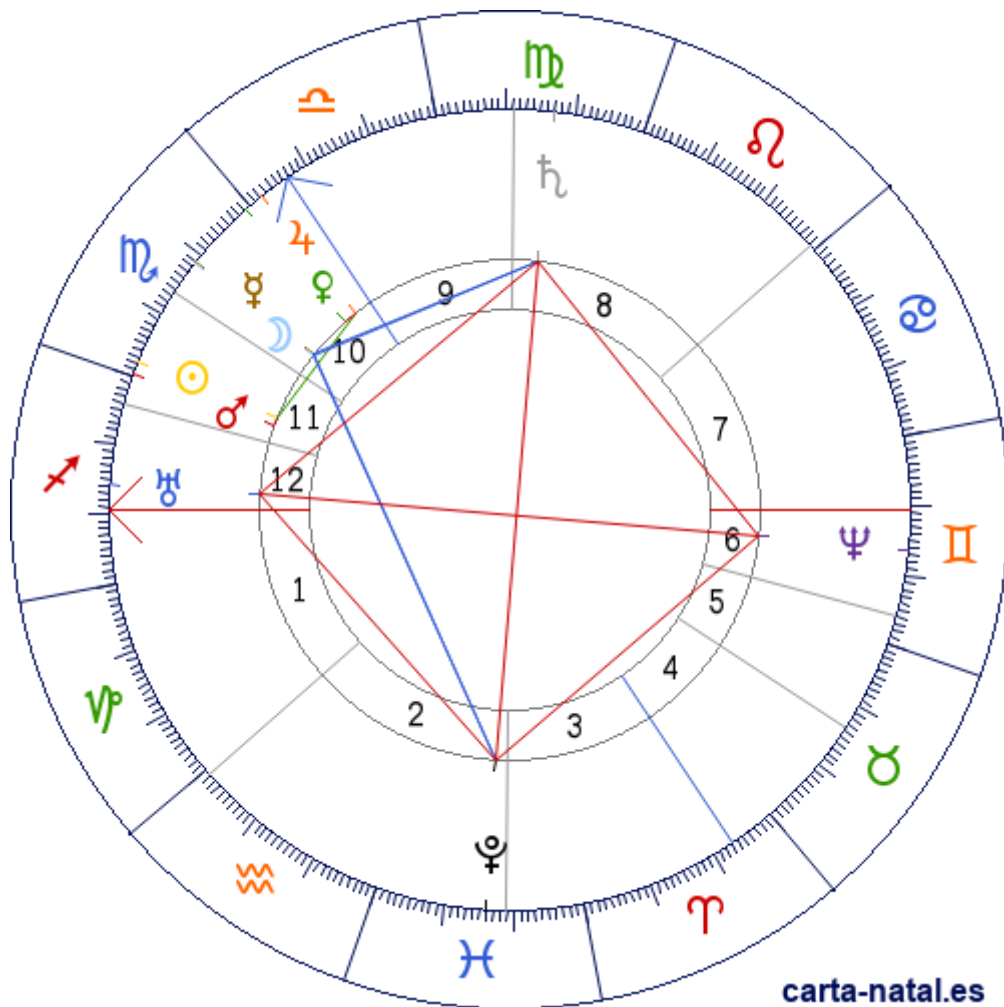

Carta natal

Robert Devereux

20/11/1566 09:31:00 (LMT)
20/11/1566 09:41:16 UT GREG

52:01:05N 02:34:00W

Tropical/geocéntrico
Carta eclíptica
Casas: Placidus

ARMC: 201°33'8.21052"

carta-natal.es

Generalidades

Casas (Placidus)

C 1 (AC)	♂	19°25'22"
C 2	♌	00°46'21"
C 3	♉	18°43'21"
C 4	♈	23°17'59"
C 5	♊	16°27'02"
C 6	♋	03°56'39"
C 7	♋	19°25'22"
C 8	♌	00°46'21"
C 9	♍	18°43'21"
C 10 (MC)	♎	23°17'59"
C 11	♏	16°27'02"
C 12	♐	03°56'39"

Planetas

♁	♏	27°40'40"	11
♁	♏	11°17'33"	10
♀	♏	11°03'19"	10
♀	♏	00°41'06"	10
♂	♏	29°38'10"	11
♃	♌	27°38'06"	10
♃	♍	13°04'17"	8
♃	♈	15°45'16"	12 » 1
♃	♋	13°39'21"R	6
♃	♉	16°00'24"R	2 » 3

Aspectos

♁	0°	♂	1.96° (A)
♁	30°	♃	0.04° (S)
♁	0°	♀	0.24° (S)
♁	60°	♃	1.78° (A)
♁	120°	♃	4.71° (A)
♀	60°	♃	2.02° (A)
♀	120°	♃	4.95° (A)
♀	0°	♃	3.05° (S)
♃	90°	♃	2.68° (A)
♃	90°	♃	0.58° (A)
♃	180°	♃	2.94° (A)
♃	180°	♃	2.1° (S)
♃	90°	♃	0.25° (A)
♃	90°	♃	2.35° (S)