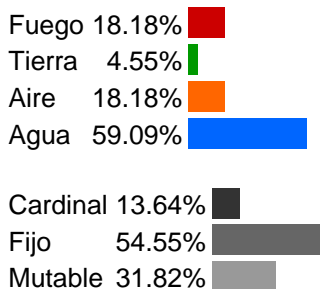

Carta natal

Robert Devereux

20/11/1566 09:31:00 (LMT)
20/11/1566 09:41:16 UT GREG

52:01:05N 02:34:00W

Tropical/geocéntrico
Carta eclíptica
Casas: Placidus

ARMC: 201°33'8.21052"

carta-natal.es

Generalidades

Casas (Placidus)

C 1 (AC)	♂	19°25'22"
C 2	♌	00°46'21"
C 3	♉	18°43'21"
C 4	♈	23°17'59"
C 5	♊	16°27'02"
C 6	♋	03°56'39"
C 7	♋	19°25'22"
C 8	♌	00°46'21"
C 9	♍	18°43'21"
C 10 (MC)	♎	23°17'59"
C 11	♏	16°27'02"
C 12	♐	03°56'39"

Planetas

♁	♏	27°40'40"	11
♁	♏	11°17'33"	10
♀	♏	11°03'19"	10
♀	♏	00°41'06"	10
♂	♏	29°38'10"	11
♃	♌	27°38'06"	10
♃	♍	13°04'17"	8
♃	♈	15°45'16"	12 » 1
♃	♋	13°39'21"R	6
♃	♉	16°00'24"R	2 » 3

Aspectos

♁	0°	♂	1.96° (A)
♁	30°	♃	0.04° (S)
♁	0°	♀	0.24° (S)
♁	60°	♃	1.78° (A)
♁	120°	♃	4.71° (A)
♀	60°	♃	2.02° (A)
♀	120°	♃	4.95° (A)
♀	0°	♃	3.05° (S)
♃	90°	♃	2.68° (A)
♃	90°	♃	0.58° (A)
♃	180°	♃	2.94° (A)
♃	180°	♃	2.1° (S)
♃	90°	♃	0.25° (A)
♃	90°	♃	2.35° (S)