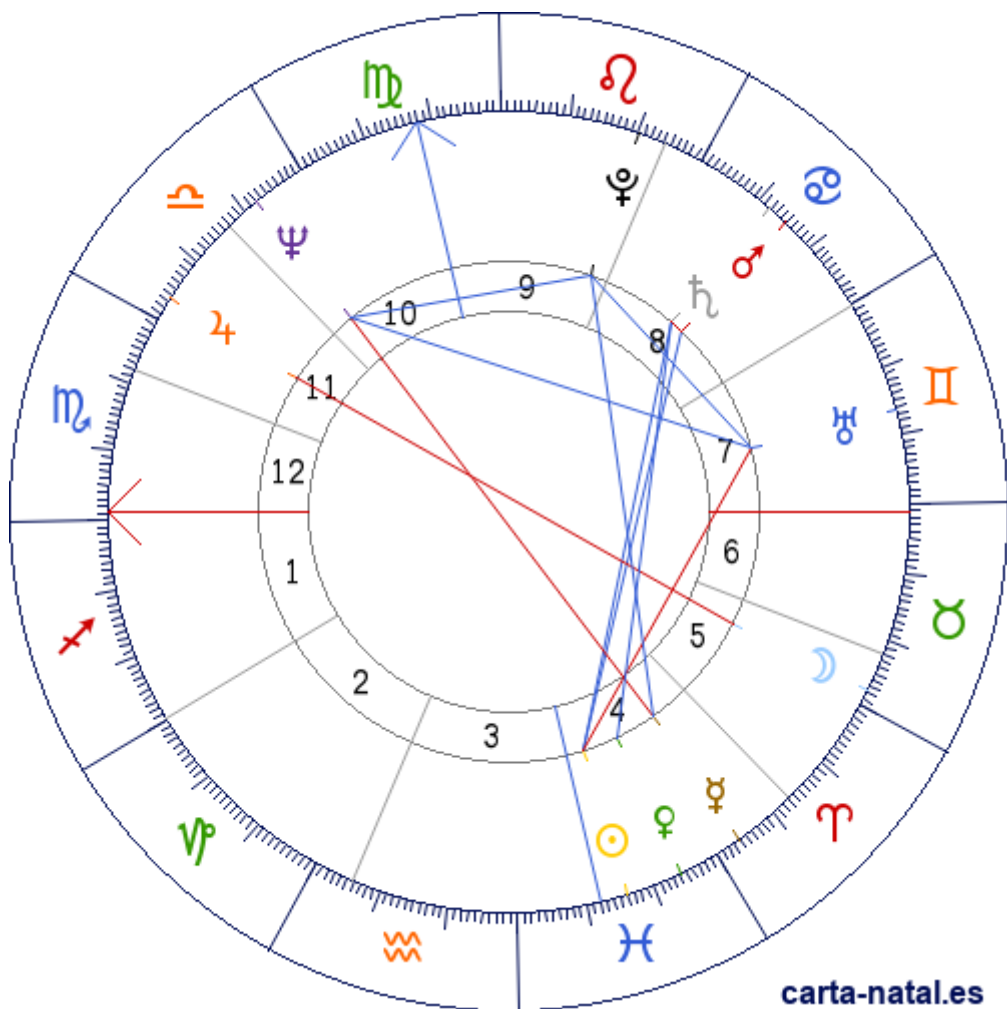

Carta natal

John Heard

07/03/1946 00:05:00 (EST)
07/03/1946 05:05:00 UT

38:53:42N 77:02:11W

Tropical/geocéntrico
Carta eclíptica
Casas: Placidus

ARMC: 163°31'48.69768"

Generalidades

- Fuego 13.64% ■
- Tierra 22.73% ■
- Aire 13.64% ■
- Agua 50% ■

- Cardinal 31.82%
- Fijo 31.82%
- Mutable 36.36%

Casas (Placidus)

| | | |
|-----------|---|-----------|
| C 1 (AC) | ♈ | 28°47'08" |
| C 2 | ♉ | 29°53'11" |
| C 3 | ♊ | 05°50'17" |
| C 4 | ♋ | 12°08'19" |
| C 5 | ♌ | 13°10'48" |
| C 6 | ♍ | 08°02'56" |
| C 7 | ♎ | 28°47'08" |
| C 8 | ♏ | 29°53'11" |
| C 9 | ♐ | 05°50'17" |
| C 10 (MC) | ♑ | 12°08'19" |
| C 11 | ♒ | 13°10'48" |
| C 12 | ♓ | 08°02'56" |

Planetas

| | | | |
|---|---|--------------------|----|
| ☉ | ♋ | 16°01'45" | 4 |
| ☾ | ♍ | 02°22'56" | 5 |
| ☿ | ♌ | 03°54'49" | 4 |
| ♀ | ♋ | 24°12'47" | 4 |
| ♂ | ♎ | 15°08'26" | 8 |
| ♃ | ♏ | 26°29'05" <u>R</u> | 11 |
| ♄ | ♎ | 18°06'35" <u>R</u> | 8 |
| ♅ | ♏ | 13°30'21" | 7 |
| ♆ | ♏ | 07°49'33" <u>R</u> | 10 |
| ♇ | ♐ | 09°52'43" <u>R</u> | 9 |

Aspectos

| | | | |
|---|------|---|-----------|
| ☉ | 120° | ♂ | 0.89° (S) |
| ☉ | 120° | ♄ | 2.08° (A) |
| ☉ | 90° | ♅ | 2.52° (S) |
| ☾ | 180° | ♈ | 5.9° (S) |
| ♀ | 180° | ♑ | 3.91° (A) |
| ♀ | 120° | ☽ | 5.96° (A) |
| ♀ | 120° | ♄ | 6.1° (S) |
| ♂ | 0° | ♄ | 2.97° (A) |
| ♅ | 120° | ♑ | 5.68° (S) |
| ♅ | 60° | ☽ | 3.63° (S) |
| ♑ | 60° | ☽ | 2.05° (S) |