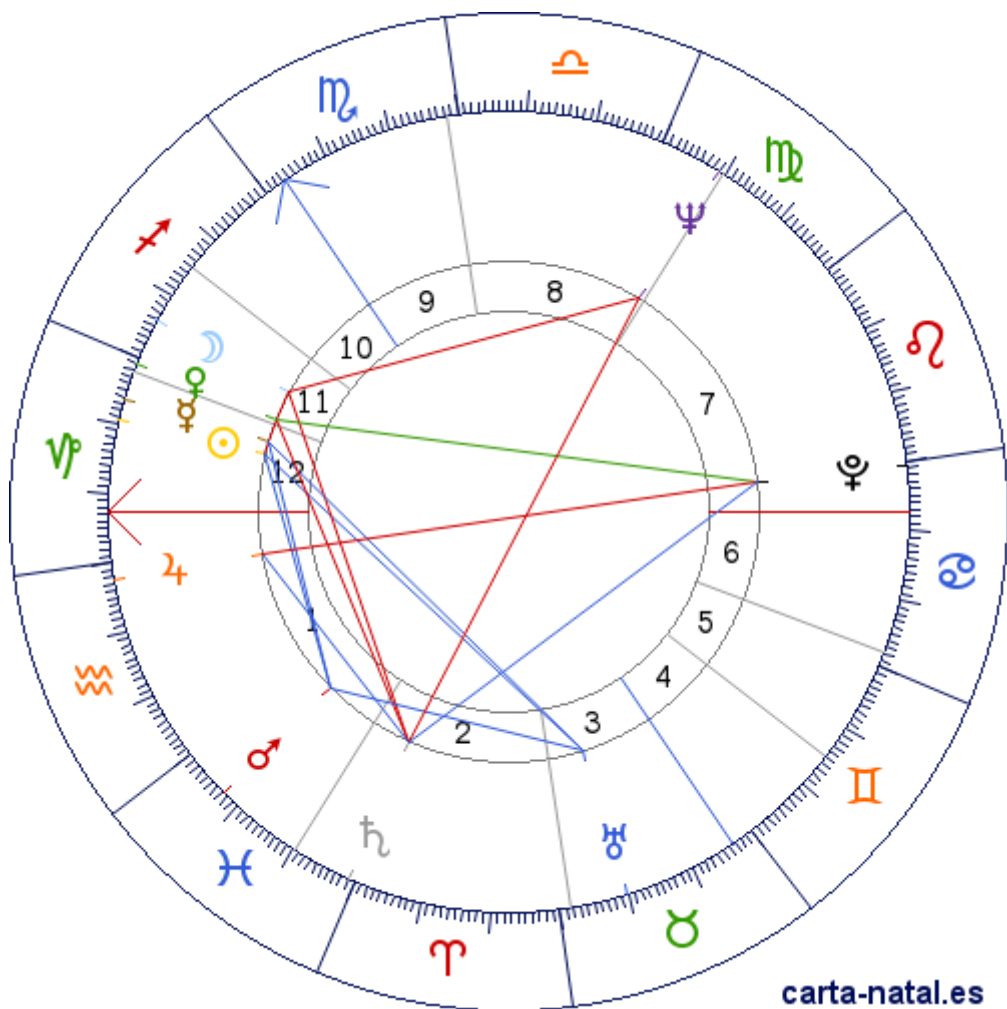

Carta natal

Anthony Hopkins

31/12/1937 09:15:00 (GMT)

31/12/1937 09:15:00 UT

51:35:33N 03:46:49W

Tropical/geocéntrico

Carta eclíptica

Casas: Placidus

ARMC: 234°21'5.49396"

carta-natal.es

Generalidades

Casas (Placidus)

| | | |
|-----------|---|-----------|
| C 1 (AC) | ♍ | 22°41'15" |
| C 2 | ♉ | 20°20'20" |
| C 3 | ♊ | 01°44'14" |
| C 4 | ♊ | 26°39'19" |
| C 5 | ♌ | 15°03'55" |
| C 6 | ♍ | 02°04'30" |
| C 7 | ♍ | 22°41'15" |
| C 8 | ♎ | 20°20'20" |
| C 9 | ♏ | 01°44'14" |
| C 10 (MC) | ♏ | 26°39'19" |
| C 11 | ♐ | 15°03'55" |
| C 12 | ♍ | 02°04'30" |

Planetas

| | | | |
|---|---|--------------------|---------|
| ☉ | ♍ | 09°17'43" | 12 |
| ☾ | ♋ | 24°04'37" | 11 |
| ♀ | ♍ | 06°17'09" <u>R</u> | 12 |
| ♀ | ♍ | 00°58'20" | 11 » 12 |
| ♂ | ♉ | 07°18'04" | 1 |
| ♃ | ♎ | 02°29'52" | 1 |
| ♄ | ♉ | 29°07'20" | 2 |
| ♅ | ♊ | 09°51'04" <u>R</u> | 3 |
| ♆ | ♎ | 21°08'13" <u>R</u> | 8 |
| ♁ | ♍ | 29°25'14" <u>R</u> | 7 |

Aspectos

| | | | |
|---|------|---|-----------|
| ☉ | 0° | ♀ | 3.01° (S) |
| ☉ | 60° | ♂ | 1.99° (S) |
| ☉ | 120° | ♄ | 0.56° (A) |
| ☾ | 0° | ♀ | 6.9° (A) |
| ☾ | 90° | ♄ | 5.05° (A) |
| ☾ | 90° | ♆ | 2.94° (S) |
| ♀ | 0° | ♀ | 5.31° (A) |
| ♀ | 60° | ♂ | 1.02° (S) |
| ♀ | 120° | ♄ | 3.57° (S) |
| ♀ | 90° | ♄ | 1.85° (S) |
| ♀ | 150° | ♁ | 1.55° (S) |
| ♂ | 60° | ♄ | 2.55° (A) |
| ♃ | 60° | ♄ | 3.38° (S) |
| ♃ | 180° | ♁ | 3.08° (S) |
| ♄ | 180° | ♆ | 7.99° (S) |