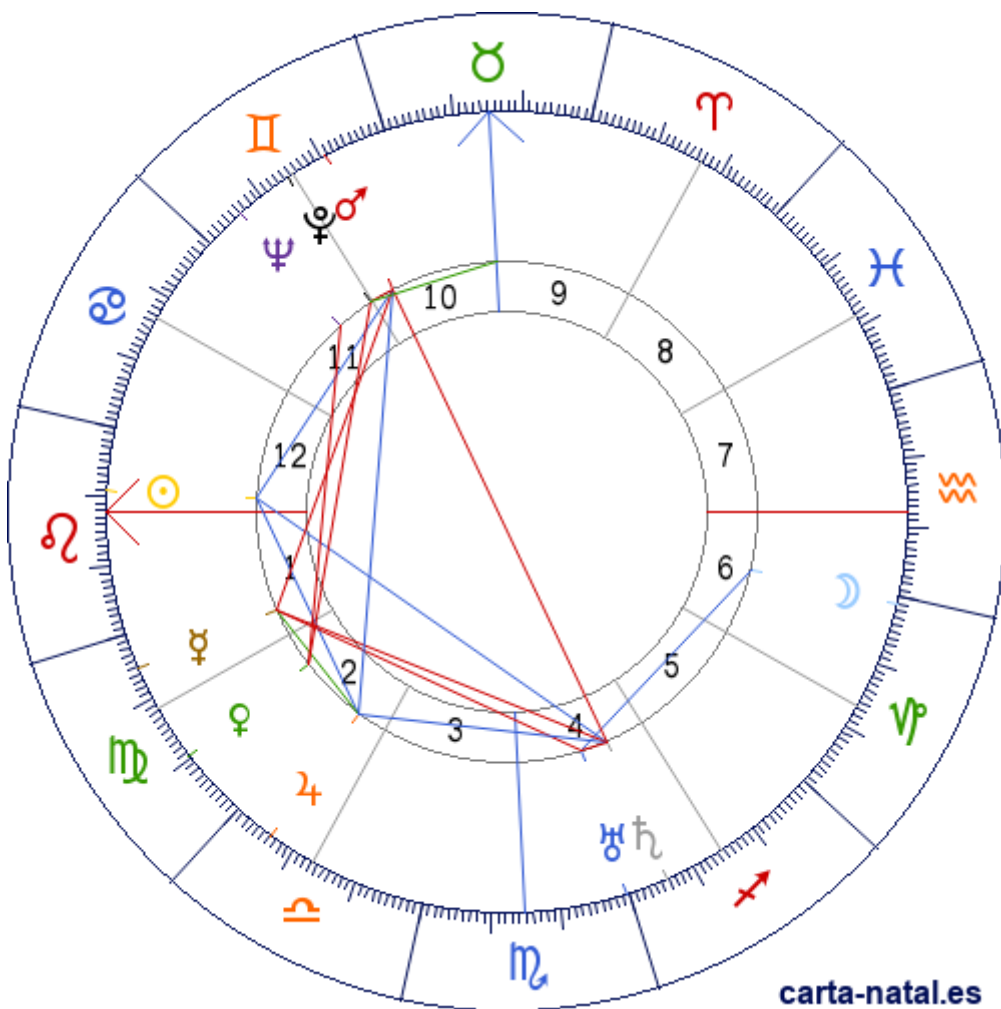

Carta natal

José Ignacio Baldó Soulés

01/08/1898 06:30:00 (CMT)

01/08/1898 10:57:40 UT

07:46:01N 72:13:30W

Tropical/geocéntrico

Carta eclíptica

Casas: Placidus

ARMC: 42°15'53.6256"

carta-natal.es

Generalidades

Casas (Placidus)

| | | |
|-----------|---|-----------|
| C 1 (AC) | ♎ | 12°12'38" |
| C 2 | ♍ | 11°29'31" |
| C 3 | ♊ | 13°04'37" |
| C 4 | ♌ | 14°43'51" |
| C 5 | ♈ | 14°39'23" |
| C 6 | ♍ | 13°18'18" |
| C 7 | ♋ | 12°12'38" |
| C 8 | ♏ | 11°29'31" |
| C 9 | ♎ | 13°04'37" |
| C 10 (MC) | ♈ | 14°43'51" |
| C 11 | ♊ | 14°39'23" |
| C 12 | ♏ | 13°18'18" |

Planetas

| | | | |
|---|---|------------|--------|
| ☉ | ♎ | 09°09'36" | 12 » 1 |
| ☾ | ♍ | 28°56'04" | 6 |
| ♀ | ♍ | 05°16'20" | 1 |
| ♀ | ♍ | 19°40'19" | 2 |
| ♂ | ♊ | 09°07'52" | 10 |
| ♃ | ♊ | 06°06'41" | 2 |
| ♄ | ♈ | 05°42'15"E | 4 |
| ♁ | ♌ | 29°31'15"E | 4 |
| ♅ | ♊ | 23°55'40" | 11 |
| ♁ | ♊ | 15°22'11" | 11 |

Aspectos

| | | | |
|---|------|---|-----------|
| ☉ | 60° | ♂ | 0.03° (S) |
| ☉ | 60° | ♃ | 3.05° (S) |
| ☉ | 120° | ♄ | 3.46° (S) |
| ☾ | 60° | ♁ | 0.59° (A) |
| ♀ | 90° | ♂ | 3.86° (A) |
| ♀ | 30° | ♃ | 0.84° (A) |
| ♀ | 90° | ♄ | 0.43° (A) |
| ♀ | 90° | ♁ | 5.75° (S) |
| ♀ | 90° | ♅ | 4.26° (A) |
| ♀ | 90° | ♁ | 4.3° (S) |
| ♂ | 120° | ♃ | 3.02° (S) |
| ♂ | 180° | ♄ | 3.43° (S) |
| ♂ | 0° | ♁ | 6.24° (A) |
| ♃ | 60° | ♄ | 0.41° (S) |
| ♄ | 0° | ♁ | 6.18° (A) |