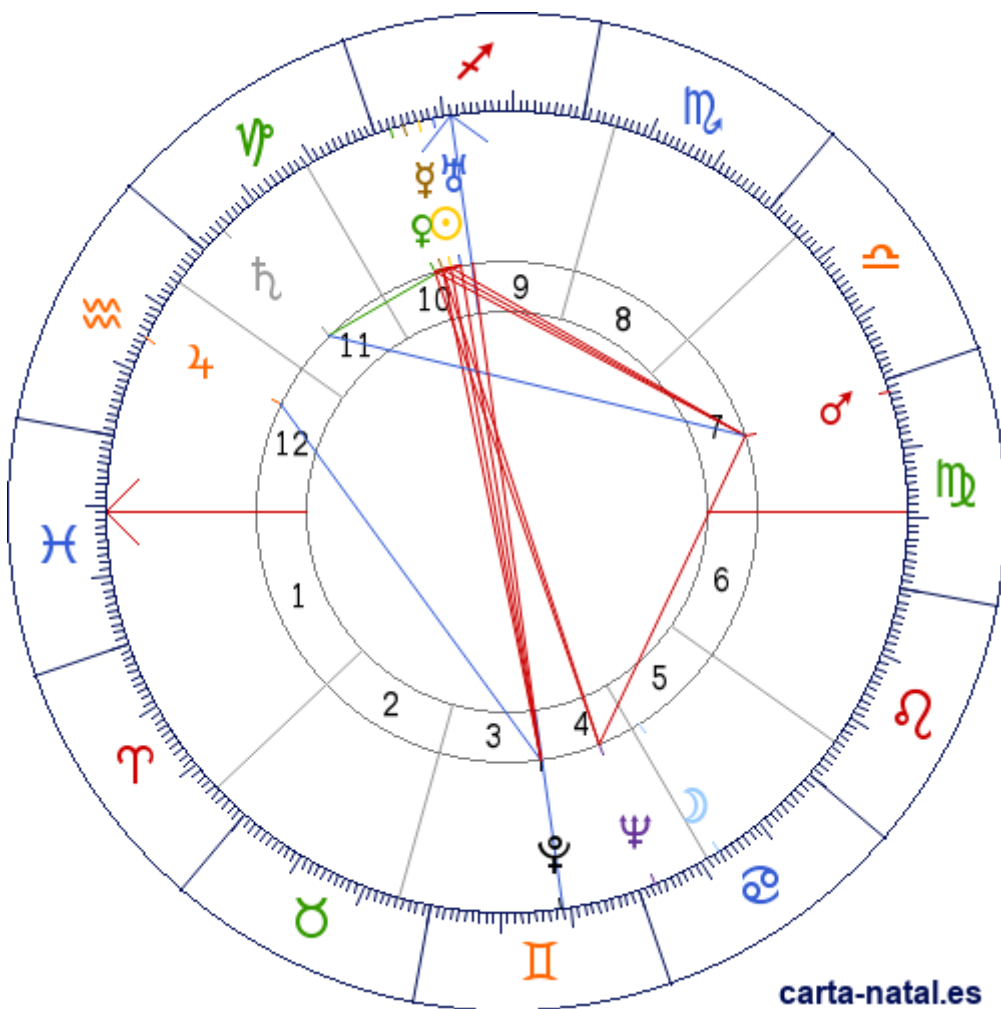

Carta natal

Rafael Alberti

16/12/1902 12:00:00 (WET)

16/12/1902 12:00:00 UT

36:35:38N 06:13:59W

Tropical/geocéntrico

Carta eclíptica

Casas: Placidus

ARMC: 257°57'31.69044"

carta-natal.es

Generalidades

Fuego 45.45%

Tierra 13.64%

Aire 9.09%

Agua 31.82%

Cardinal 22.73%

Planetas

| | | | |
|---|---|------------------------|-------|
| ☉ | ♑ | 23°36'43" | 10 |
| ☽ | ♏ | 12°49'25" | 5 |
| ♀ | ♑ | 25°50'31" | 10 |
| ♀ | ♑ | 27°49'25" | 10 |
| ♂ | ♎ | 28°20'17" | 7 |
| ♃ | ♋ | 15°12'11" | 12 |
| ♃ | ♒ | 26°03'22" | 11 |
| ♃ | ♑ | 21°36'20" | 10 |
| ♃ | ♏ | 02°33'24" ^R | 4 |
| ♃ | ♋ | 18°35'30" ^R | 3 » 4 |

Aspectos

| | | | |
|---|------|---|-----------|
| ☉ | 0° | ♀ | 2.23° (S) |
| ☉ | 0° | ♀ | 4.21° (S) |
| ☉ | 90° | ♂ | 4.73° (A) |
| ☉ | 0° | ♃ | 2.01° (S) |
| ☉ | 180° | ♀ | 5.02° (S) |
| ♀ | 0° | ♀ | 1.98° (A) |
| ♀ | 90° | ♂ | 2.5° (A) |
| ♀ | 30° | ♃ | 0.21° (A) |
| ♀ | 0° | ♃ | 4.24° (S) |
| ♀ | 180° | ♃ | 6.71° (A) |
| ♀ | 180° | ♀ | 7.25° (S) |
| ♀ | 90° | ♂ | 0.51° (A) |
| ♀ | 0° | ♃ | 6.22° (S) |
| ♀ | 180° | ♃ | 4.73° (A) |
| ♂ | 120° | ♃ | 2.28° (S) |