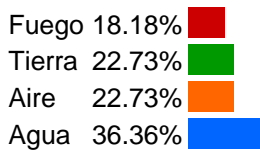

Casas (Placidus)

C 1 (AC)	♈	20°45'01"
C 2	♈	20°56'58"
C 3	♋	26°19'54"
C 4	♋	02°56'50"
C 5	♈	04°43'53"
C 6	♌	00°05'55"
C 7	♌	20°45'01"
C 8	♌	20°56'58"
C 9	♌	26°19'54"
C 10 (MC)	♌	02°56'50"
C 11	♌	04°43'53"
C 12	♌	00°05'55"