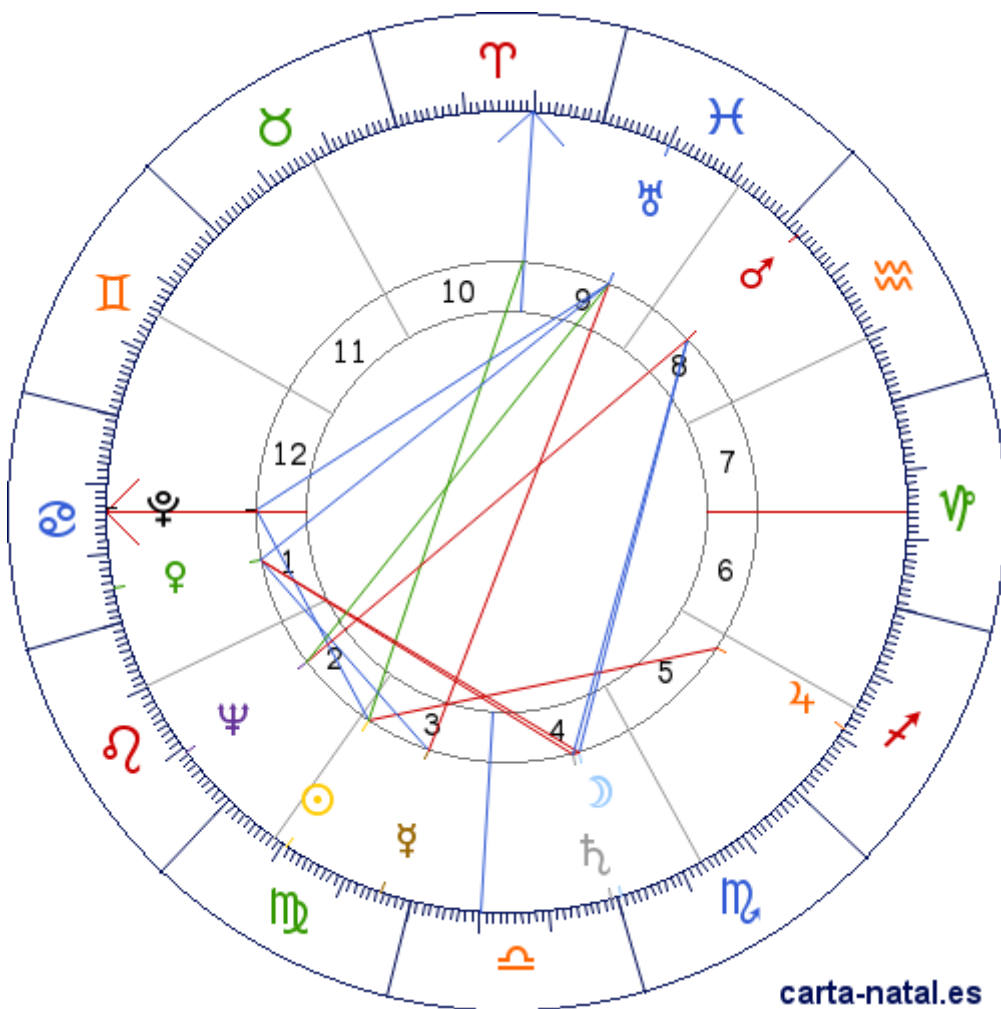

Carta natal

Carlos Cañas

03/09/1924 01:45:00 (CST)
03/09/1924 07:45:00 UT

13:41:22N 89:11:14W

Tropical/geocéntrico
Carta eclíptica
Casas: Placidus

ARMC: 09°13'50.01924"

carta-natal.es

Generalidades

Planetas

| | | | |
|--|--|--------------------|--------|
| | | 10°30'45" | 3 |
| | | 00°29'34" | 4 |
| | | 25°31'52" <u>R</u> | 3 |
| | | 24°47'02" | 1 |
| | | 27°35'14" <u>R</u> | 8 |
| | | 11°10'13" | 5 » 6 |
| | | 28°57'46" | 4 |
| | | 19°53'57" <u>R</u> | 9 |
| | | 20°53'08" | 2 |
| | | 13°13'59" | 12 » 1 |

Aspectos

| | | | |
|--|------|----|-----------|
| | 90° | | 0.66° (A) |
| | 60° | | 2.72° (A) |
| | 150° | MC | 0.47° (A) |
| | 90° | | 5.71° (S) |
| | 120° | | 2.91° (S) |
| | 0° | | 1.53° (S) |
| | 60° | | 0.75° (A) |
| | 180° | | 5.63° (A) |
| | 90° | | 4.18° (A) |
| | 120° | | 4.88° (S) |
| | 120° | | 1.38° (S) |
| | 180° | | 6.7° (A) |
| | 150° | | 0.99° (S) |
| | 120° | | 6.67° (A) |
| | 0° | AC | 0.66° (S) |