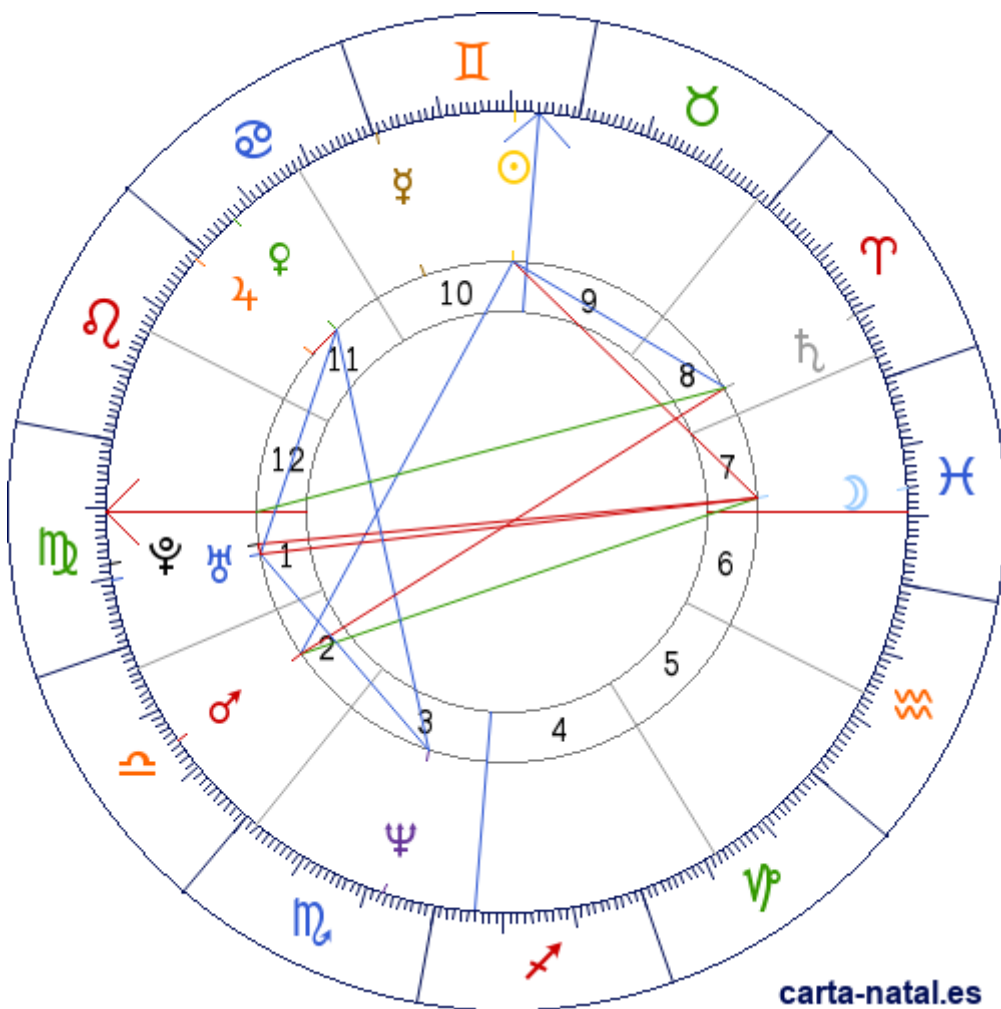

**Carta natal**

**Sandrine Bonnaire**

31/05/1967 12:30:00 (CET)

31/05/1967 11:30:00 UT

46:06:01N 03:11:56E

Tropical/geocéntrico

Carta eclíptica

Casas: Placidus

ARMC: 63°58'32.83392"

carta-natal.es

Generalidades

**Casas (Placidus)**

|           |   |           |
|-----------|---|-----------|
| C 1 (AC)  | ♌ | 10°29'01" |
| C 2       | ♍ | 03°19'55" |
| C 3       | ♎ | 01°50'50" |
| C 4       | ♏ | 05°52'13" |
| C 5       | ♐ | 11°39'15" |
| C 6       | ♑ | 13°38'41" |
| C 7       | ♒ | 10°29'01" |
| C 8       | ♓ | 03°19'55" |
| C 9       | ♈ | 01°50'50" |
| C 10 (MC) | ♉ | 05°52'13" |
| C 11      | ♊ | 11°39'15" |
| C 12      | ♋ | 13°38'41" |

**Planetas**

|   |   |                    |    |
|---|---|--------------------|----|
| ☉ | ♊ | 09°19'40"          | 10 |
| ☾ | ♋ | 13°47'39"          | 7  |
| ♀ | ♊ | 29°34'01"          | 10 |
| ♀ | ♌ | 23°26'14"          | 11 |
| ♂ | ♍ | 15°08'54"          | 2  |
| ♃ | ♏ | 01°21'08"          | 11 |
| ♄ | ♓ | 10°03'21"          | 8  |
| ♅ | ♌ | 20°16'53" <u>E</u> | 1  |
| ♆ | ♎ | 22°32'04" <u>R</u> | 3  |
| ♁ | ♌ | 17°58'19" <u>E</u> | 1  |

**Aspectos**

|   |      |    |           |
|---|------|----|-----------|
| ☉ | 90°  | ☾  | 4.47° (S) |
| ☉ | 120° | ♂  | 5.82° (A) |
| ☉ | 60°  | ♄  | 0.73° (A) |
| ☾ | 150° | ♂  | 1.35° (A) |
| ☾ | 180° | ♅  | 6.49° (A) |
| ☾ | 180° | ♀  | 4.18° (A) |
| ♀ | 0°   | ♃  | 7.91° (A) |
| ♀ | 60°  | ♅  | 3.16° (S) |
| ♀ | 120° | ♆  | 0.9° (S)  |
| ♂ | 180° | ♄  | 5.09° (A) |
| ♄ | 150° | AC | 0.43° (S) |
| ♅ | 60°  | ♆  | 2.25° (A) |
| ♅ | 0°   | ♀  | 2.31° (S) |