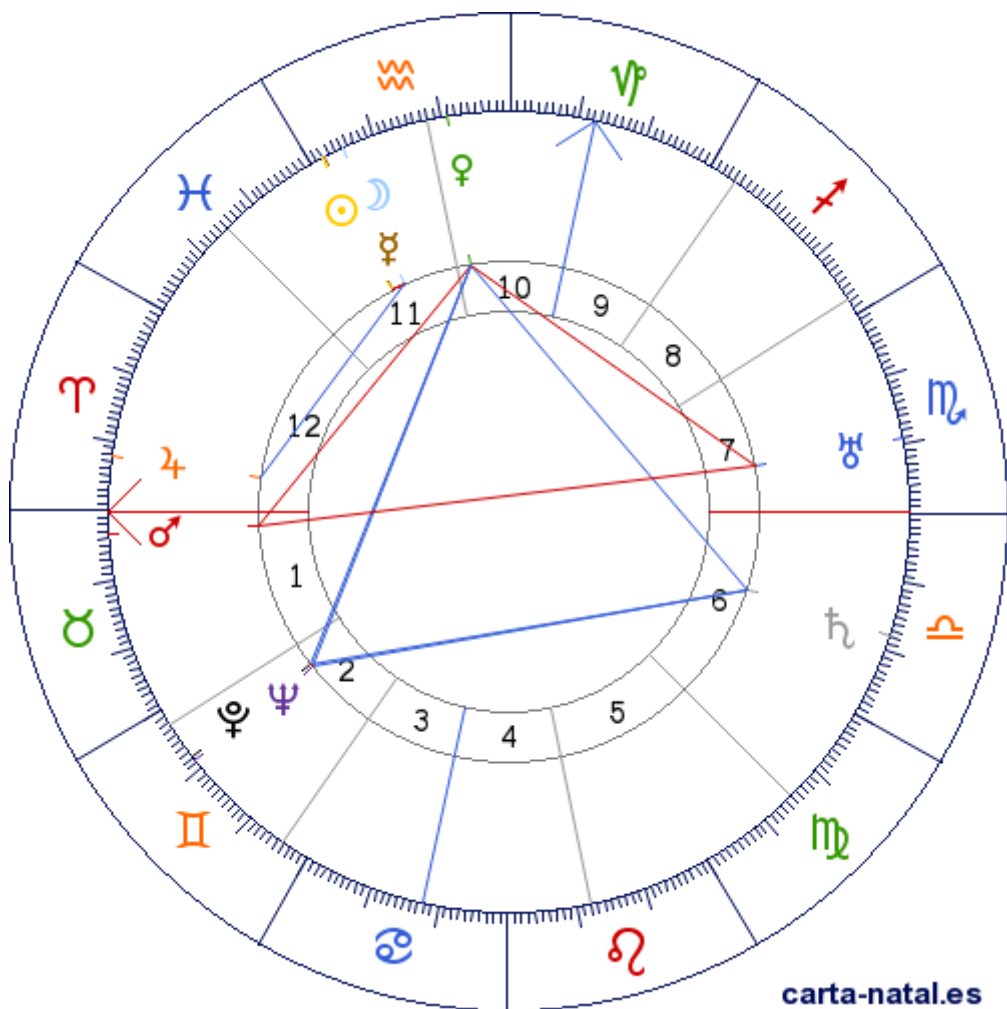

**Carta natal**

**Tomas Pavón**

16/02/1893 09:30:00 (LMT)

16/02/1893 09:53:57 UT

37:22:38N 05:59:13W

Tropical/geocéntrico

Carta eclíptica

Casas: Placidus

ARMC: 289°06'51.25644"

carta-natal.es

Generalidades

**Casas (Placidus)**

|           |   |           |
|-----------|---|-----------|
| C 1 (AC)  | ♈ | 00°11'44" |
| C 2       | ♉ | 02°20'46" |
| C 3       | ♊ | 25°54'47" |
| C 4       | ♋ | 17°38'12" |
| C 5       | ♌ | 12°05'42" |
| C 6       | ♍ | 14°51'40" |
| C 7       | ♎ | 00°11'44" |
| C 8       | ♏ | 02°20'46" |
| C 9       | ♐ | 25°54'47" |
| C 10 (MC) | ♑ | 17°38'12" |
| C 11      | ♒ | 12°05'42" |
| C 12      | ♓ | 14°51'40" |

**Planetas**

|   |   |                    |         |
|---|---|--------------------|---------|
| ☉ | ♒ | 28°00'01"          | 11      |
| ☾ | ♒ | 24°40'06"          | 11      |
| ♀ | ♑ | 27°39'12"          | 11      |
| ♂ | ♑ | 09°08'21"          | 10 » 11 |
| ♃ | ♈ | 03°21'42"          | 1       |
| ♄ | ♈ | 22°10'45"          | 12      |
| ♅ | ♓ | 12°12'35" <u>R</u> | 6       |
| ♆ | ♓ | 10°43'23" <u>E</u> | 7       |
| ♇ | ♓ | 08°29'59" <u>E</u> | 2       |
| ♁ | ♓ | 07°50'35" <u>E</u> | 2       |

**Aspectos**

|   |      |   |           |
|---|------|---|-----------|
| ☉ | 0°   | ☾ | 3.33° (A) |
| ☉ | 0°   | ♀ | 0.35° (A) |
| ☾ | 0°   | ♀ | 2.99° (A) |
| ☾ | 60°  | ♄ | 2.49° (S) |
| ♀ | 90°  | ♂ | 5.78° (S) |
| ♀ | 120° | ♃ | 3.07° (A) |
| ♀ | 90°  | ♅ | 1.58° (A) |
| ♀ | 120° | ♆ | 0.64° (S) |
| ♀ | 120° | ♁ | 1.3° (S)  |
| ♂ | 180° | ♅ | 7.36° (A) |
| ♃ | 120° | ♆ | 3.71° (A) |
| ♃ | 120° | ♁ | 4.37° (A) |
| ♆ | 0°   | ♁ | 0.66° (S) |