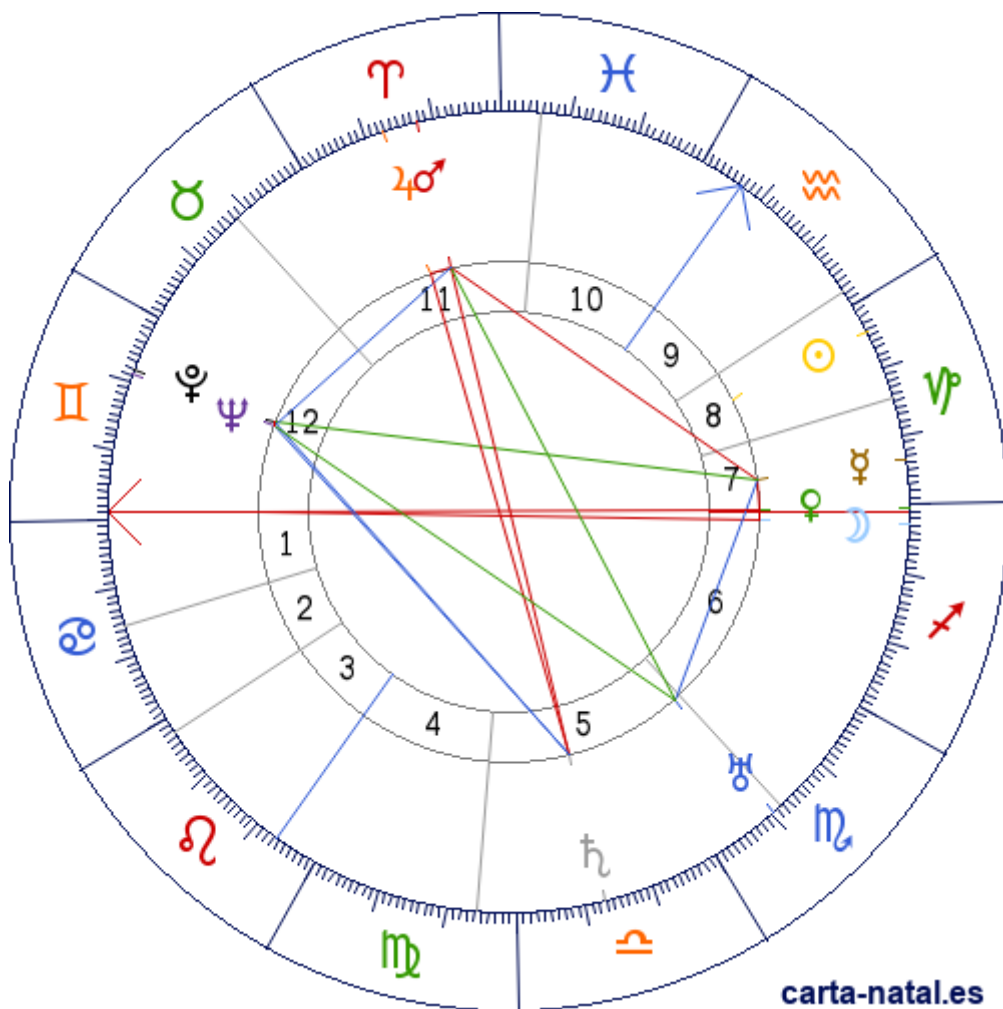

Carta natal

Ivor Novello

15/01/1893 14:15:00 (GMT)

15/01/1893 14:15:00 UT

51:28:48N 03:10:48W

Tropical/geocéntrico

Carta eclíptica

Casas: Placidus

ARMC: 325°49'17.1048"

carta-natal.es

Generalidades

Casas (Placidus)

| | | |
|-----------|---|-----------|
| C 1 (AC) | ♌ | 28°56'21" |
| C 2 | ♍ | 15°28'24" |
| C 3 | ♎ | 02°25'16" |
| C 4 | ♎ | 23°29'26" |
| C 5 | ♏ | 24°26'15" |
| C 6 | ♐ | 11°43'09" |
| C 7 | ♑ | 28°56'21" |
| C 8 | ♒ | 15°28'24" |
| C 9 | ♓ | 02°25'16" |
| C 10 (MC) | ♓ | 23°29'26" |
| C 11 | ♈ | 24°26'15" |
| C 12 | ♉ | 11°43'09" |

Planetas

| | | | |
|---|---|--------------------|-------|
| ☉ | ♍ | 25°43'37" | 8 |
| ☾ | ♋ | 27°17'48" | 6 » 7 |
| ♀ | ♍ | 06°28'47" | 7 |
| ♀ | ♋ | 29°29'40" | 7 |
| ♂ | ♌ | 12°14'44" | 11 |
| ♃ | ♌ | 17°15'00" | 11 |
| ♄ | ♏ | 12°46'34" <u>E</u> | 5 |
| ♁ | ♏ | 10°20'48" | 5 » 6 |
| ♅ | ♌ | 08°47'38" <u>R</u> | 12 |
| ♁ | ♌ | 08°03'45" <u>R</u> | 12 |

Aspectos

| | | | |
|---|------|----|-----------|
| ☾ | 0° | ♀ | 2.2° (A) |
| ☾ | 180° | AC | 1.64° (S) |
| ♀ | 0° | ♀ | 6.99° (S) |
| ♀ | 90° | ♂ | 5.77° (A) |
| ♀ | 60° | ♁ | 3.87° (A) |
| ♀ | 150° | ♁ | 1.58° (A) |
| ♀ | 180° | AC | 0.56° (A) |
| ♂ | 0° | ♃ | 5° (A) |
| ♂ | 180° | ♄ | 0.53° (A) |
| ♂ | 150° | ♁ | 1.9° (S) |
| ♂ | 60° | ♅ | 3.45° (S) |
| ♃ | 180° | ♄ | 4.47° (S) |
| ♄ | 120° | ♅ | 3.98° (S) |
| ♄ | 120° | ♁ | 4.71° (S) |
| ♁ | 150° | ♅ | 1.55° (S) |