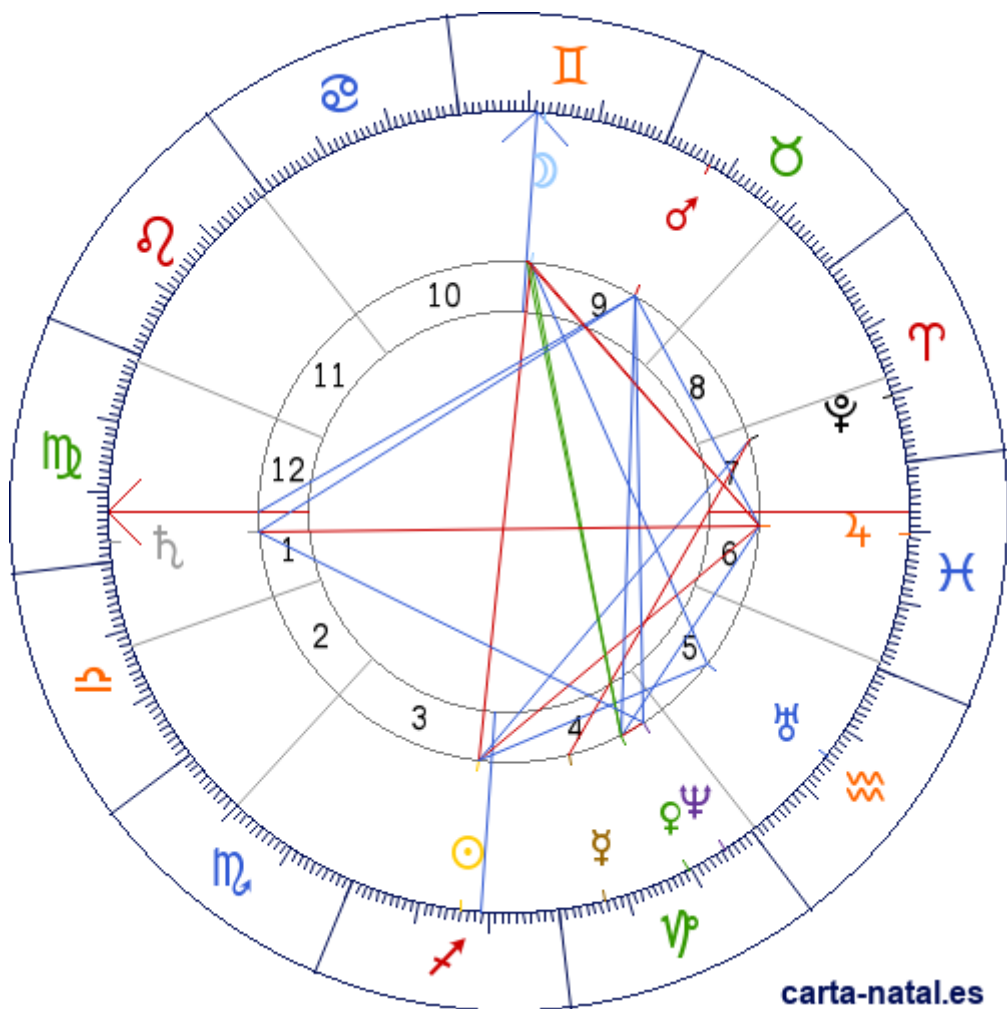

Carta natal

Bjørnstjerne Martinus Bjørnson

08/12/1832 00:05:00 (LMT)

07/12/1832 23:23:52 UT

62:35:00N 10:17:00E

Tropical/geocéntrico

Carta eclíptica

Casas: Placidus

ARMC: 77°58'18.55992"

carta-natal.es

Generalidades

Casas (Placidus)

| | | |
|-----------|---|-----------|
| C 1 (AC) | ♌ | 22°51'52" |
| C 2 | ♍ | 12°33'15" |
| C 3 | ♎ | 10°07'37" |
| C 4 | ♏ | 18°56'26" |
| C 5 | ♐ | 00°38'41" |
| C 6 | ♑ | 00°51'02" |
| C 7 | ♒ | 22°51'52" |
| C 8 | ♓ | 12°33'15" |
| C 9 | ♈ | 10°07'37" |
| C 10 (MC) | ♉ | 18°56'26" |
| C 11 | ♊ | 00°38'41" |
| C 12 | ♋ | 00°51'02" |

Planetas

| | | | |
|---|---|--------------------|--------|
| ☉ | ♋ | 15°56'33" | 3 » 4 |
| ☽ | ♌ | 17°41'14" | 9 » 10 |
| ♃ | ♋ | 06°42'08" | 4 |
| ♅ | ♋ | 19°29'17" | 4 |
| ♁ | ♋ | 22°50'49" <u>R</u> | 9 |
| ♄ | ♋ | 19°44'39" | 6 » 7 |
| ♁ | ♌ | 27°15'22" | 1 |
| ♁ | ♍ | 15°26'09" | 5 |
| ♁ | ♎ | 25°27'18" | 4 |
| ♁ | ♏ | 09°44'05" <u>R</u> | 7 » 8 |

Aspectos

| | | | |
|---|------|----|-----------|
| ☉ | 180° | ☽ | 1.74° (S) |
| ☉ | 90° | ♃ | 3.8° (A) |
| ☉ | 60° | ♅ | 0.51° (S) |
| ☉ | 120° | ♁ | 6.21° (S) |
| ☽ | 150° | ♀ | 1.8° (A) |
| ☽ | 90° | ♃ | 2.06° (A) |
| ☽ | 120° | ♅ | 2.25° (S) |
| ☽ | 0° | MC | 1.25° (S) |
| ♀ | 90° | ♁ | 3.03° (A) |
| ♀ | 120° | ♁ | 3.36° (A) |
| ♀ | 60° | ♃ | 0.26° (A) |
| ♀ | 0° | ♁ | 5.97° (A) |
| ♀ | 150° | MC | 0.55° (A) |
| ♁ | 60° | ♃ | 3.1° (A) |
| ♁ | 120° | ♁ | 4.41° (S) |