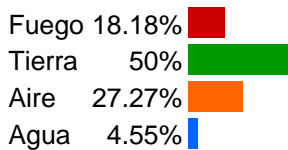

ARMC: 77°58'18.55992"

carta-natal.es

Generalidades

Casas (Placidus)

| | | |
|-----------|---|-----------|
| C 1 (AC) | ♌ | 22°51'52" |
| C 2 | ♍ | 12°33'15" |
| C 3 | ♎ | 10°07'37" |
| C 4 | ♏ | 18°56'26" |
| C 5 | ♐ | 00°38'41" |
| C 6 | ♑ | 00°51'02" |
| C 7 | ♒ | 22°51'52" |
| C 8 | ♓ | 12°33'15" |
| C 9 | ♈ | 10°07'37" |
| C 10 (MC) | ♉ | 18°56'26" |
| C 11 | ♊ | 00°38'41" |
| C 12 | ♋ | 00°51'02" |