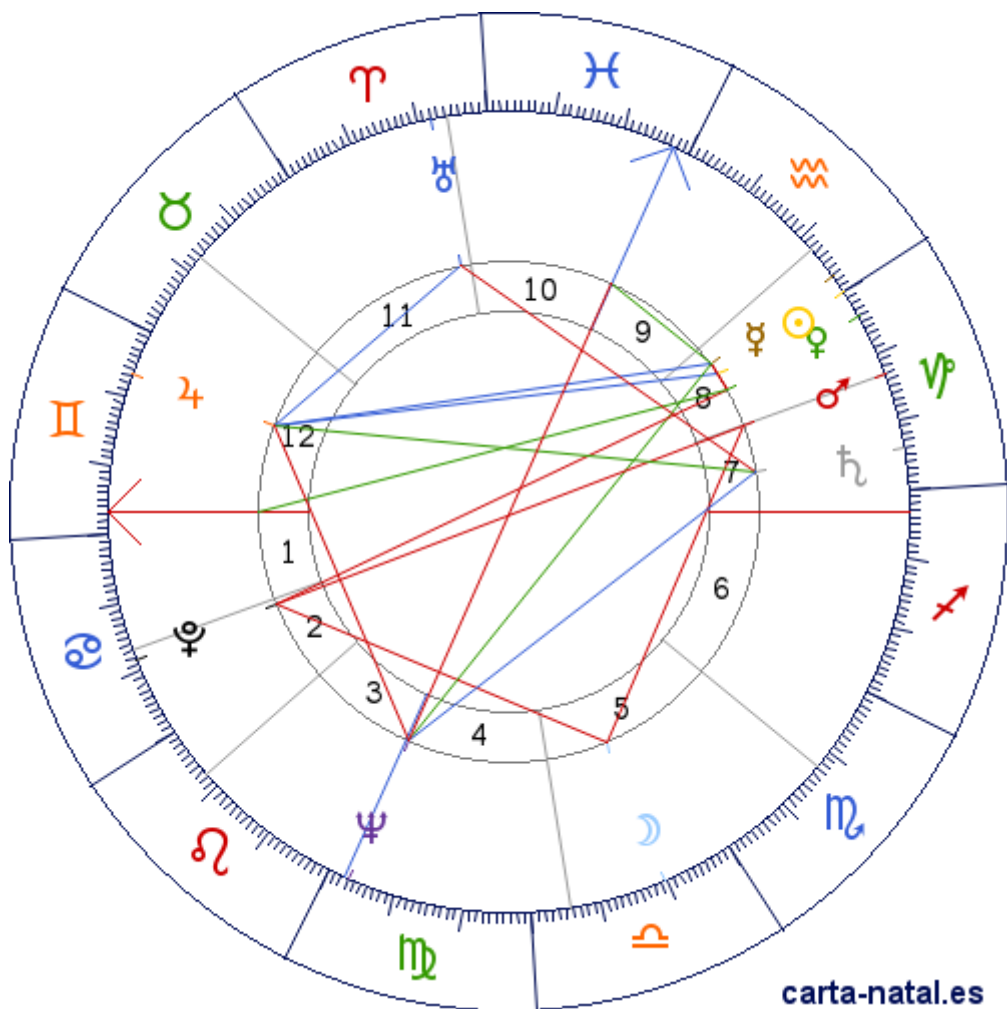

Carta natal

Buzz Aldrin

20/01/1930 14:17:00 (EST)

20/01/1930 19:17:00 UT

40:48:19N 74:12:14W

Tropical/geocéntrico

Carta eclíptica

Casas: Placidus

ARMC: 334°29'5.87796"

carta-natal.es

Generalidades

Casas (Placidus)

| | | |
|-----------|---|-----------|
| C 1 (AC) | ♊ | 26°43'39" |
| C 2 | ♌ | 16°56'18" |
| C 3 | ♍ | 07°37'37" |
| C 4 | ♎ | 02°30'48" |
| C 5 | ♏ | 05°34'57" |
| C 6 | ♐ | 17°07'39" |
| C 7 | ♑ | 26°43'39" |
| C 8 | ♒ | 16°56'18" |
| C 9 | ♓ | 07°37'37" |
| C 10 (MC) | ♈ | 02°30'48" |
| C 11 | ♉ | 05°34'57" |
| C 12 | ♊ | 17°07'39" |

Planetas

| | | | |
|---|---|--------------------|----|
| ☉ | ♈ | 00°01'52" | 8 |
| ☾ | ♉ | 19°34'22" | 5 |
| ♀ | ♈ | 02°49'37" <u>R</u> | 8 |
| ♀ | ♒ | 25°57'51" | 8 |
| ♂ | ♒ | 16°56'38" | 8 |
| ♃ | ♊ | 06°32'32" <u>R</u> | 12 |
| ♄ | ♒ | 05°59'44" | 7 |
| ♅ | ♉ | 07°57'40" | 11 |
| ♆ | ♎ | 03°02'17" <u>R</u> | 4 |
| ♁ | ♌ | 18°18'15" <u>R</u> | 2 |

Aspectos

| | | | |
|---|------|----|-----------|
| ☉ | 0° | ♀ | 2.8° (A) |
| ☉ | 0° | ♀ | 4.07° (A) |
| ☉ | 120° | ♃ | 6.51° (A) |
| ☾ | 90° | ♂ | 2.63° (S) |
| ☾ | 90° | ♁ | 1.27° (S) |
| ♀ | 0° | ♀ | 6.86° (A) |
| ♀ | 120° | ♃ | 3.72° (S) |
| ♀ | 150° | ♆ | 0.21° (S) |
| ♀ | 30° | MC | 0.31° (A) |
| ♀ | 180° | ♁ | 7.66° (S) |
| ♀ | 150° | AC | 0.76° (S) |
| ♂ | 180° | ♁ | 1.36° (A) |
| ♃ | 150° | ♄ | 0.55° (A) |
| ♃ | 60° | ♅ | 1.42° (S) |
| ♃ | 90° | ♆ | 3.5° (A) |