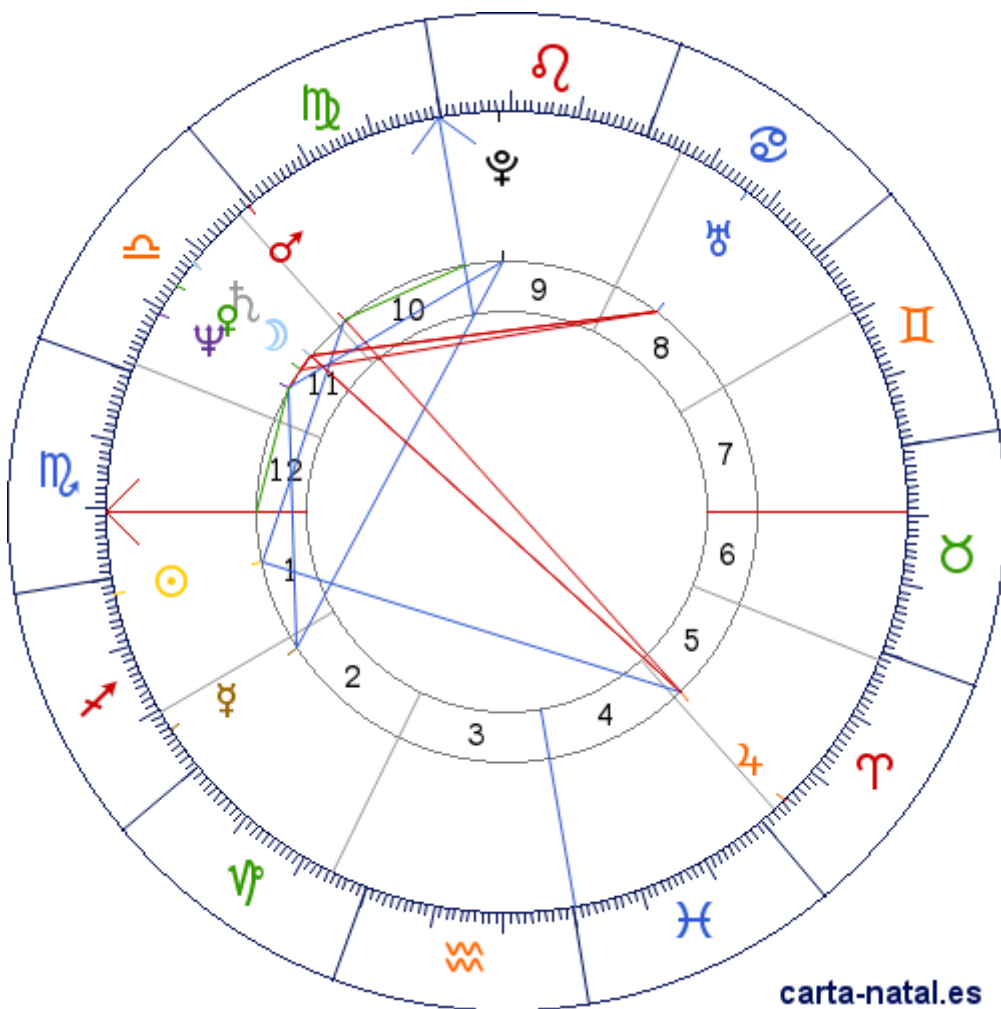

Carta natal

Arturo Pérez-Reverte

25/11/1951 07:00:00 (CET)

25/11/1951 06:00:00 UT

37:36:00N 00:59:00W

Tropical/geocéntrico

Carta eclíptica

Casas: Placidus

ARMC: 152°23'37.87044"

carta-natal.es

Generalidades

Fuego 31.82%

Tierra 9.09%

Aire 40.91%

Agua 18.18%

Cardinal 50%

Aspectos

| | | | |
|---|------|----|-----------|
| ☉ | 60° | ♂ | 1.59° (S) |
| ☉ | 120° | ♃ | 2.13° (A) |
| ☾ | 0° | ♀ | 3.91° (A) |
| ☾ | 180° | ♃ | 7.71° (S) |
| ☾ | 0° | ♄ | 0.07° (S) |
| ☾ | 90° | ♅ | 1.46° (A) |
| ♀ | 60° | ♆ | 2.63° (S) |
| ♀ | 120° | ♇ | 1.84° (S) |
| ♀ | 0° | ♄ | 3.98° (S) |
| ♀ | 90° | ♅ | 2.45° (S) |
| ♀ | 0° | ♆ | 4.86° (A) |
| ♂ | 180° | ♃ | 3.72° (A) |
| ♂ | 30° | MC | 0.25° (A) |
| ♃ | 180° | ♄ | 7.64° (S) |
| ♄ | 90° | ♅ | 1.53° (A) |