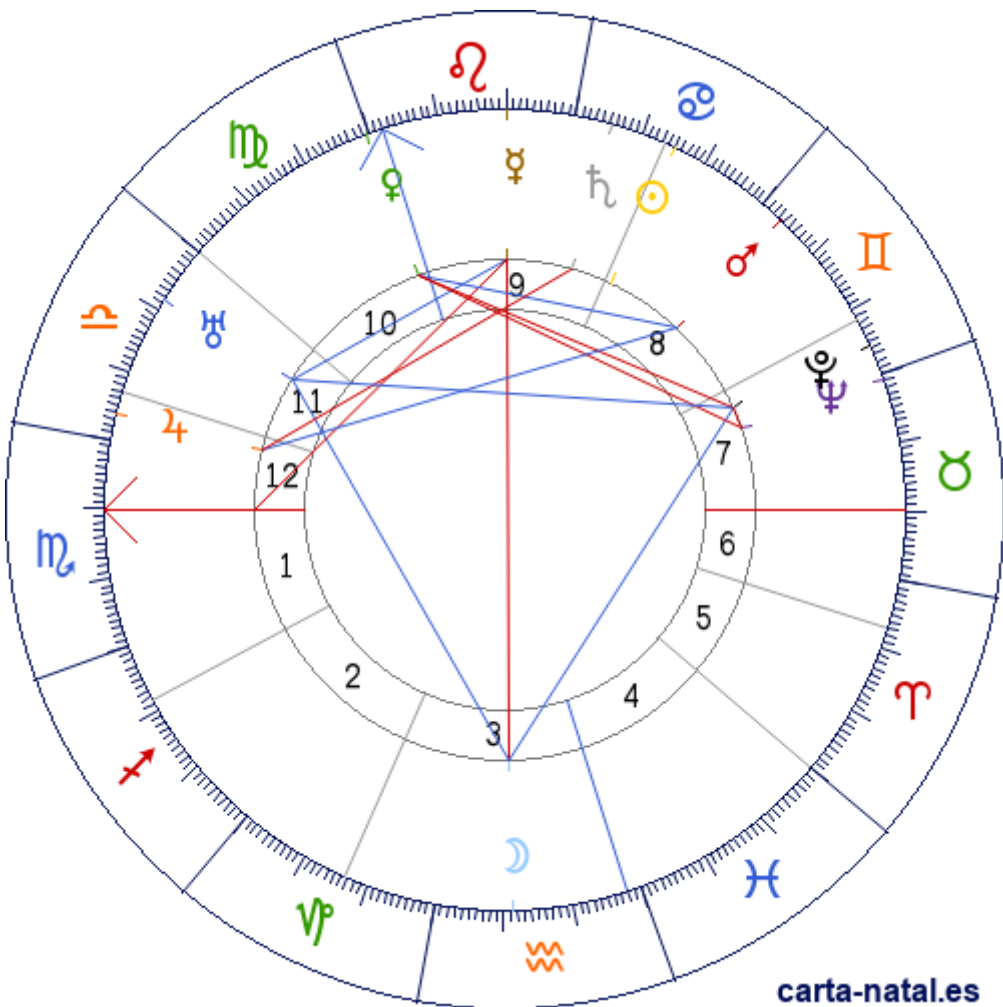

Carta natal

Marc Chagall

07/07/1887 15:00:00 (LMT)
07/07/1887 12:59:11 UT

55:11:26N 30:12:12E

Tropical/geocéntrico
Carta eclíptica
Casas: Placidus

ARMC: 150°10'34.28544"

carta-natal.es

Generalidades

Casas (Placidus)

| | | |
|-----------|---|-----------|
| C 1 (AC) | ♈ | 10°08'38" |
| C 2 | ♉ | 08°34'19" |
| C 3 | ♊ | 16°38'30" |
| C 4 | ♌ | 27°59'59" |
| C 5 | ♍ | 00°09'32" |
| C 6 | ♎ | 23°08'01" |
| C 7 | ♏ | 10°08'38" |
| C 8 | ♐ | 08°34'19" |
| C 9 | ♑ | 16°38'30" |
| C 10 (MC) | ♒ | 27°59'59" |
| C 11 | ♓ | 00°09'32" |
| C 12 | ♈ | 23°08'01" |

Planetas

| | | | |
|---|---|-----------|-------|
| ☉ | ♑ | 15°02'14" | 8 » 9 |
| ☾ | ♌ | 11°10'45" | 3 |
| ♀ | ♈ | 09°49'04" | 9 |
| ♀ | ♈ | 00°26'13" | 10 |
| ♂ | ♈ | 26°39'15" | 8 |
| ♃ | ♈ | 26°16'56" | 12 |
| ♁ | ♑ | 24°37'01" | 9 |
| ♁ | ♈ | 08°33'34" | 11 |
| ♃ | ♏ | 29°13'28" | 7 |
| ♀ | ♈ | 04°27'01" | 7 |

Aspectos

| | | | |
|---|------|----|-----------|
| ☾ | 180° | ♀ | 1.36° (S) |
| ☾ | 120° | ♁ | 2.62° (S) |
| ☾ | 120° | ♀ | 6.73° (S) |
| ♀ | 60° | ♁ | 1.26° (S) |
| ♀ | 90° | AC | 0.33° (S) |
| ♀ | 60° | ♂ | 3.78° (S) |
| ♀ | 90° | ♃ | 1.21° (S) |
| ♀ | 90° | ♀ | 4.01° (A) |
| ♂ | 120° | ♃ | 0.37° (S) |
| ♃ | 90° | ♁ | 1.67° (A) |
| ♁ | 120° | ♀ | 4.11° (S) |
| ♃ | 0° | ♀ | 5.23° (A) |