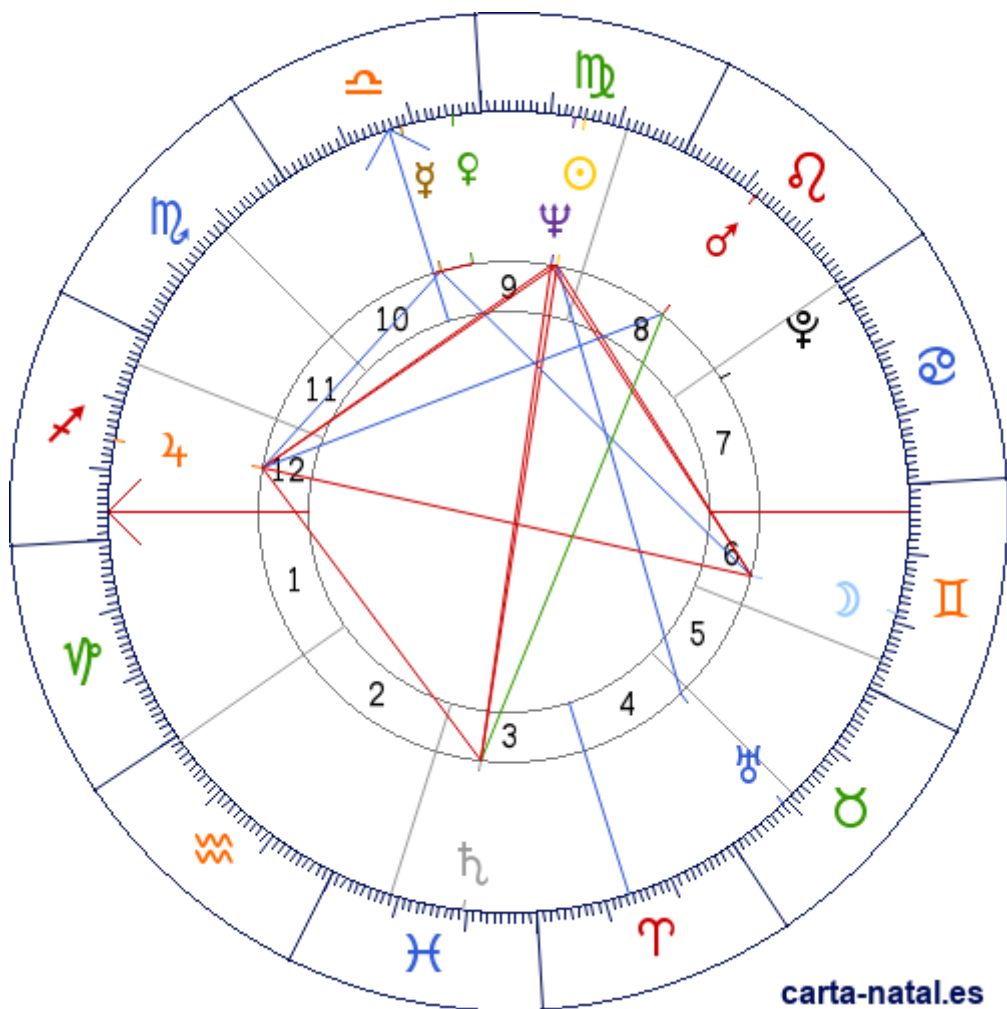

Carta natal

Buddy Holly

07/09/1936 15:30:00 (EST)

07/09/1936 20:30:00 UT

33:34:40N 101:51:19W

Tropical/geocéntrico

Carta eclíptica

Casas: Placidus

ARMC: 192°22'41.68344"

carta-natal.es

Generalidades

Casas (Placidus)

| | | |
|-----------|---|-----------|
| C 1 (AC) | ♂ | 26°02'51" |
| C 2 | ♌ | 00°51'12" |
| C 3 | ♉ | 08°56'26" |
| C 4 | ♈ | 13°27'12" |
| C 5 | ♊ | 11°20'17" |
| C 6 | ♋ | 04°29'01" |
| C 7 | ♌ | 26°02'51" |
| C 8 | ♍ | 00°51'12" |
| C 9 | ♎ | 08°56'26" |
| C 10 (MC) | ♏ | 13°27'12" |
| C 11 | ♐ | 11°20'17" |
| C 12 | ♑ | 04°29'01" |

Planetas

| | | | |
|---|---|--------------------|--------|
| ☉ | ♍ | 15°00'23" | 9 |
| ☾ | ♌ | 11°24'38" | 6 |
| ☿ | ♎ | 11°44'37" | 9 » 10 |
| ♀ | ♎ | 04°14'07" | 9 |
| ♂ | ♏ | 18°12'01" | 8 |
| ♃ | ♑ | 15°42'48" | 12 |
| ♄ | ♈ | 19°26'48" <u>R</u> | 3 |
| ♅ | ♊ | 09°21'47" <u>R</u> | 4 » 5 |
| ♆ | ♍ | 16°27'15" | 9 |
| ♇ | ♏ | 28°12'16" | 7 » 8 |

Aspectos

| | | | |
|---|------|----|-----------|
| ☉ | 90° | ☾ | 3.6° (A) |
| ☉ | 90° | ♃ | 0.71° (A) |
| ☉ | 180° | ♄ | 4.44° (A) |
| ☉ | 120° | ♅ | 5.64° (S) |
| ☉ | 0° | ♆ | 1.45° (A) |
| ☾ | 120° | ♀ | 0.33° (A) |
| ☾ | 180° | ♃ | 4.3° (A) |
| ☾ | 90° | ♆ | 5.04° (A) |
| ♀ | 0° | ♀ | 7.51° (A) |
| ♀ | 60° | ♃ | 3.97° (A) |
| ♀ | 0° | MC | 1.71° (S) |
| ♂ | 120° | ♃ | 2.49° (S) |
| ♂ | 150° | ♄ | 1.25° (A) |
| ♃ | 90° | ♄ | 3.73° (A) |
| ♃ | 90° | ♆ | 0.74° (A) |