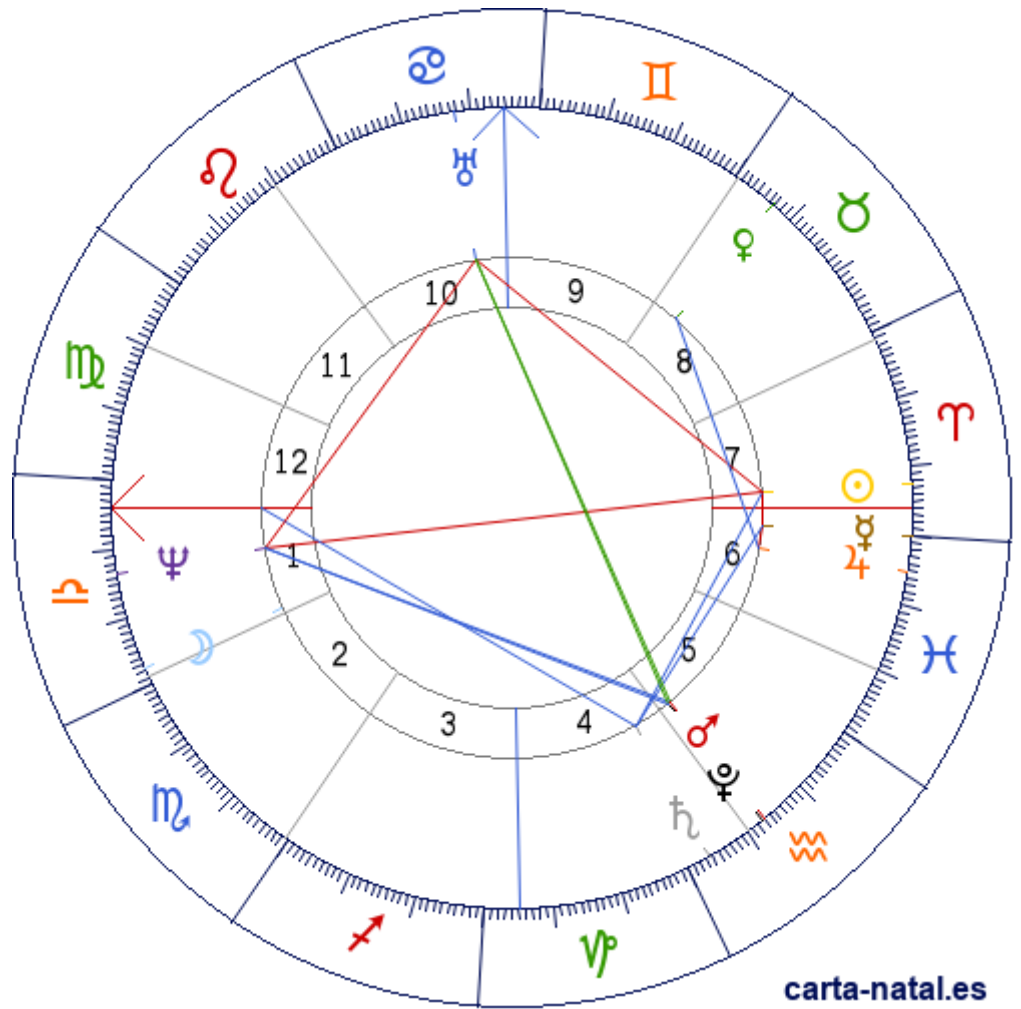

Carta natal

Luis XVII de Francia

27/03/1785 18:00:00 (LMT)

27/03/1785 17:51:28 UT

48:48:00N 02:08:00E

Tropical/geocéntrico

Carta eclíptica

Casas: Placidus

ARMC: 95°29'23.87328"

carta-natal.es

Generalidades

Casas (Placidus)

| | | |
|-----------|---|-----------|
| C 1 (AC) | ♈ | 04°00'02" |
| C 2 | ♈ | 28°54'08" |
| C 3 | ♌ | 29°28'43" |
| C 4 | ♍ | 05°02'18" |
| C 5 | ♎ | 10°10'15" |
| C 6 | ♏ | 09°58'50" |
| C 7 | ♐ | 04°00'02" |
| C 8 | ♐ | 28°54'08" |
| C 9 | ♑ | 29°28'43" |
| C 10 (MC) | ♒ | 05°02'18" |
| C 11 | ♓ | 10°10'15" |
| C 12 | ♈ | 09°58'50" |

Planetas

| | | | |
|---|---|------------|-------|
| ☉ | ♋ | 07°27'53" | 7 |
| ☽ | ♈ | 27°33'34" | 1 » 2 |
| ♃ | ♋ | 29°58'15" | 6 |
| ♀ | ♌ | 23°14'45" | 8 |
| ♁ | ♌ | 13°11'27" | 5 |
| ♄ | ♋ | 24°49'29" | 6 |
| ♅ | ♌ | 03°34'48" | 4 |
| ♆ | ♌ | 12°20'51" | 10 |
| ♇ | ♋ | 13°23'33"R | 1 |
| ♈ | ♌ | 12°40'33" | 5 |

Aspectos

| | | | |
|---|------|----|-----------|
| ☉ | 0° | ♀ | 7.49° (A) |
| ☉ | 60° | ♄ | 3.88° (S) |
| ☉ | 90° | ♃ | 4.88° (A) |
| ☉ | 180° | ♁ | 5.93° (A) |
| ♀ | 0° | ♄ | 5.15° (S) |
| ♀ | 60° | ♄ | 3.61° (A) |
| ♀ | 60° | ♄ | 1.58° (A) |
| ♁ | 150° | ♃ | 0.84° (S) |
| ♁ | 120° | ♁ | 0.2° (A) |
| ♁ | 0° | ♀ | 0.52° (S) |
| ♄ | 120° | AC | 0.42° (S) |
| ♃ | 90° | ♁ | 1.05° (A) |
| ♃ | 150° | ♀ | 0.33° (S) |
| ♁ | 120° | ♀ | 0.72° (A) |