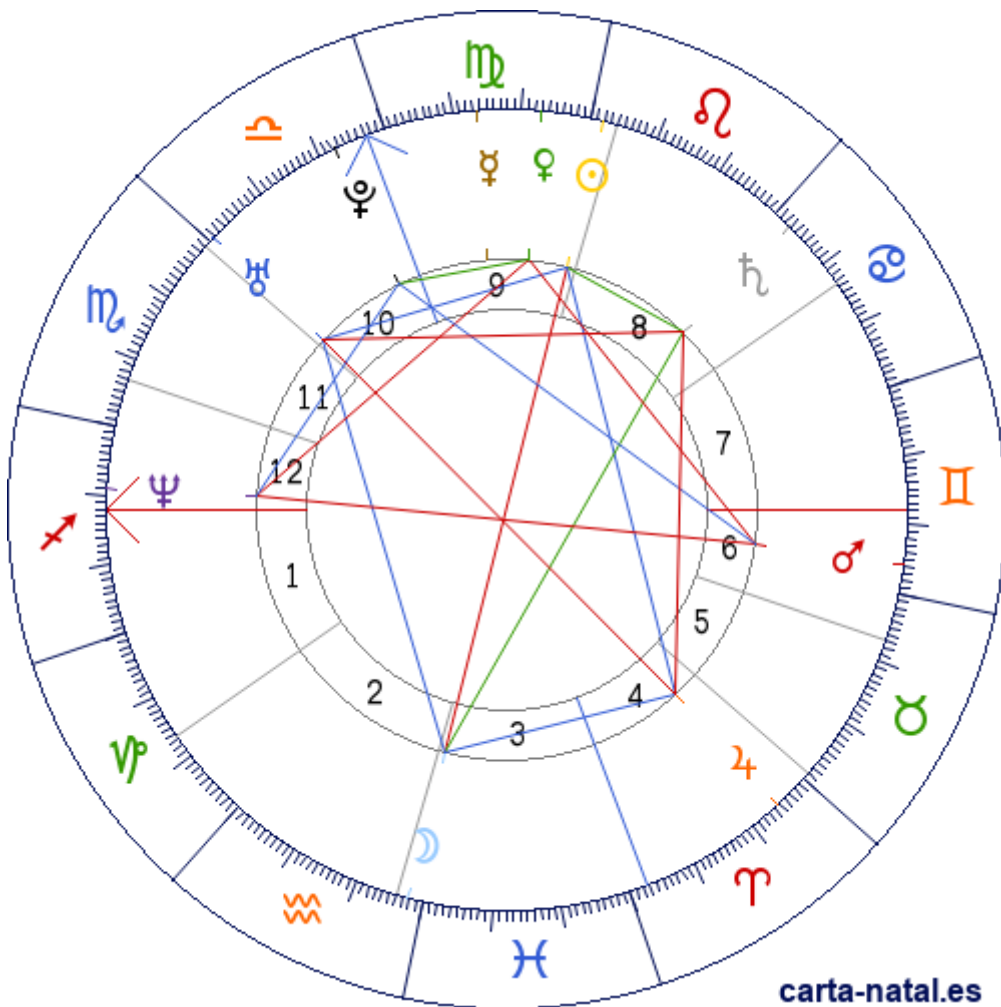

Carta natal

Alicia Witt

21/08/1975 14:59:00 (EDT)
21/08/1975 18:59:00 UT

42:15:45N 71:48:08W

Tropical/geocéntrico
Carta eclíptica
Casas: Placidus

ARMC: 182°25'23.77308"

carta-natal.es

Generalidades

Casas (Placidus)

| | | |
|-----------|---|-----------|
| C 1 (AC) | ♈ | 12°05'59" |
| C 2 | ♍ | 16°20'45" |
| C 3 | ♎ | 26°13'00" |
| C 4 | ♏ | 02°38'27" |
| C 5 | ♐ | 00°54'28" |
| C 6 | ♑ | 23°00'09" |
| C 7 | ♒ | 12°05'59" |
| C 8 | ♓ | 16°20'45" |
| C 9 | ♈ | 26°13'00" |
| C 10 (MC) | ♎ | 02°38'27" |
| C 11 | ♍ | 00°54'28" |
| C 12 | ♋ | 23°00'09" |

Planetas

| | | | |
|---|---|--------------------|---------|
| ☉ | ♌ | 28°05'51" | 9 |
| ☾ | ♋ | 27°43'28" | 3 |
| ♀ | ♍ | 16°29'41" | 9 |
| ♀ | ♍ | 07°05'37" <u>R</u> | 9 |
| ♂ | ♈ | 04°12'26" | 6 |
| ♃ | ♏ | 24°37'24" <u>R</u> | 4 |
| ♄ | ♓ | 27°10'39" | 8 |
| ♁ | ♏ | 29°14'41" | 10 » 11 |
| ♅ | ♈ | 09°01'21" <u>E</u> | 12 » 1 |
| ♁ | ♏ | 07°35'57" | 10 |

Aspectos

| | | | |
|---|------|---|-----------|
| ☉ | 180° | ☾ | 0.37° (A) |
| ☉ | 120° | ♃ | 3.47° (S) |
| ☉ | 30° | ♄ | 0.92° (S) |
| ☉ | 60° | ♁ | 1.15° (A) |
| ☾ | 60° | ♃ | 3.1° (S) |
| ☾ | 150° | ♄ | 0.55° (S) |
| ☾ | 120° | ♁ | 1.52° (A) |
| ♀ | 90° | ♂ | 2.89° (A) |
| ♀ | 90° | ♅ | 1.93° (S) |
| ♀ | 30° | ♁ | 0.51° (S) |
| ♂ | 180° | ♅ | 4.82° (A) |
| ♂ | 120° | ♁ | 3.39° (A) |
| ♃ | 90° | ♄ | 2.55° (S) |
| ♃ | 180° | ♁ | 4.62° (S) |
| ♄ | 90° | ♁ | 2.07° (A) |