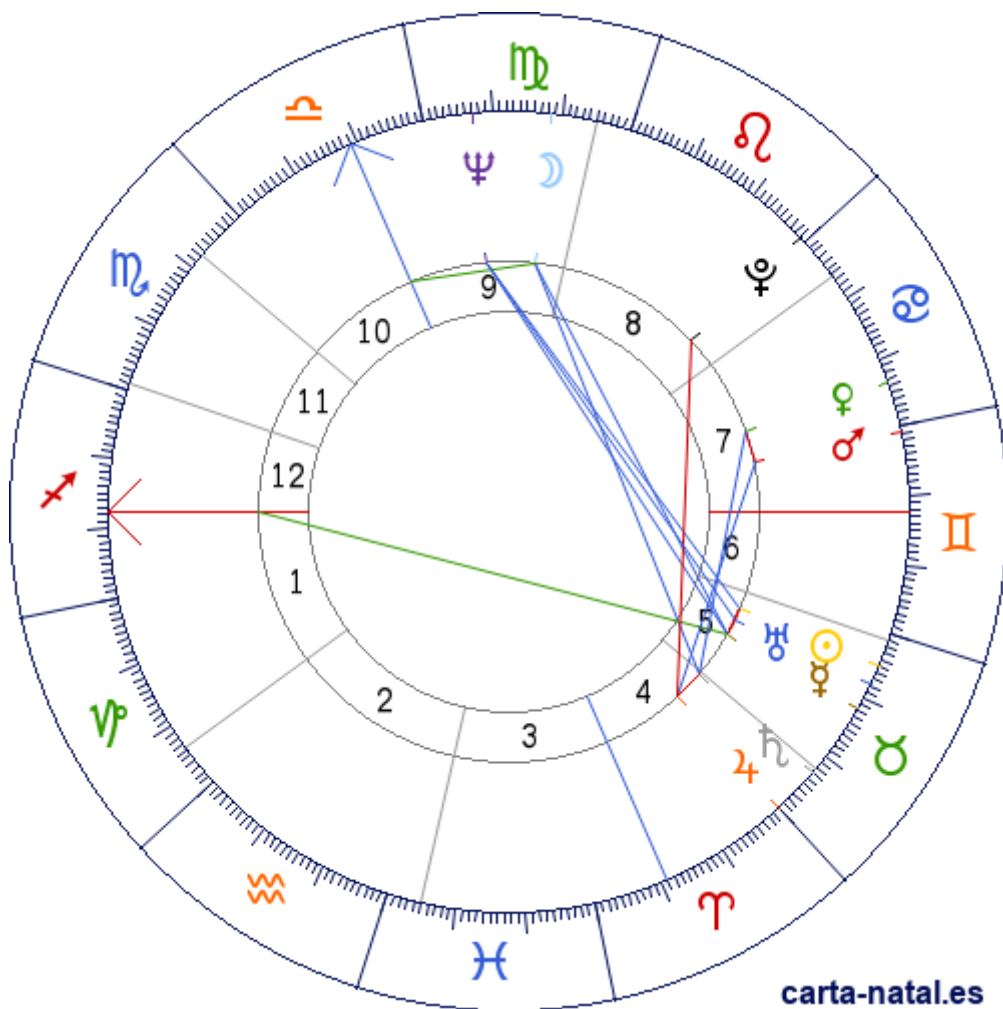

Carta natal

Don Nelson

15/05/1940 21:50:00 (EST)

16/05/1940 02:50:00 UT

43:14:03N 86:14:54W

Tropical/geocéntrico

Carta eclíptica

Casas: Placidus

ARMC: 189°55'23.18448"

carta-natal.es

Generalidades

Casas (Placidus)

| | | |
|-----------|---|-----------|
| C 1 (AC) | ♂ | 17°38'02" |
| C 2 | ♊ | 23°39'52" |
| C 3 | ♋ | 05°00'38" |
| C 4 | ♌ | 10°47'45" |
| C 5 | ♍ | 07°44'00" |
| C 6 | ♎ | 28°52'30" |
| C 7 | ♏ | 17°38'02" |
| C 8 | ♐ | 23°39'52" |
| C 9 | ♑ | 05°00'38" |
| C 10 (MC) | ♒ | 10°47'45" |
| C 11 | ♓ | 07°44'00" |
| C 12 | ♓ | 28°52'30" |

Planetas

| | | | |
|---|---|------------|-------|
| ☉ | ♏ | 25°05'10" | 5 » 6 |
| ☾ | ♑ | 11°32'38" | 9 |
| ♀ | ♏ | 18°13'24" | 5 |
| ♀ | ♐ | 06°29'22" | 7 |
| ♂ | ♏ | 29°01'55" | 7 |
| ♃ | ♌ | 29°57'06" | 4 |
| ♅ | ♏ | 07°04'35" | 4 » 5 |
| ♁ | ♏ | 22°10'49" | 5 |
| ♃ | ♑ | 22°48'56"R | 9 |
| ♁ | ♏ | 00°50'38" | 8 |

Aspectos

| | | | |
|---|------|----|-----------|
| ☉ | 0° | ♀ | 6.86° (A) |
| ☉ | 0° | ♁ | 2.91° (S) |
| ☉ | 120° | ♃ | 2.27° (S) |
| ☾ | 120° | ♀ | 6.68° (A) |
| ☾ | 120° | ♃ | 4.47° (S) |
| ☾ | 30° | MC | 0.75° (A) |
| ♀ | 0° | ♁ | 3.96° (A) |
| ♀ | 120° | ♃ | 4.59° (A) |
| ♀ | 150° | AC | 0.59° (A) |
| ♀ | 0° | ♂ | 7.46° (A) |
| ♀ | 60° | ♃ | 0.59° (A) |
| ♂ | 60° | ♃ | 0.92° (A) |
| ♃ | 0° | ♅ | 7.12° (A) |
| ♃ | 90° | ♁ | 0.89° (A) |
| ♁ | 120° | ♃ | 0.64° (A) |