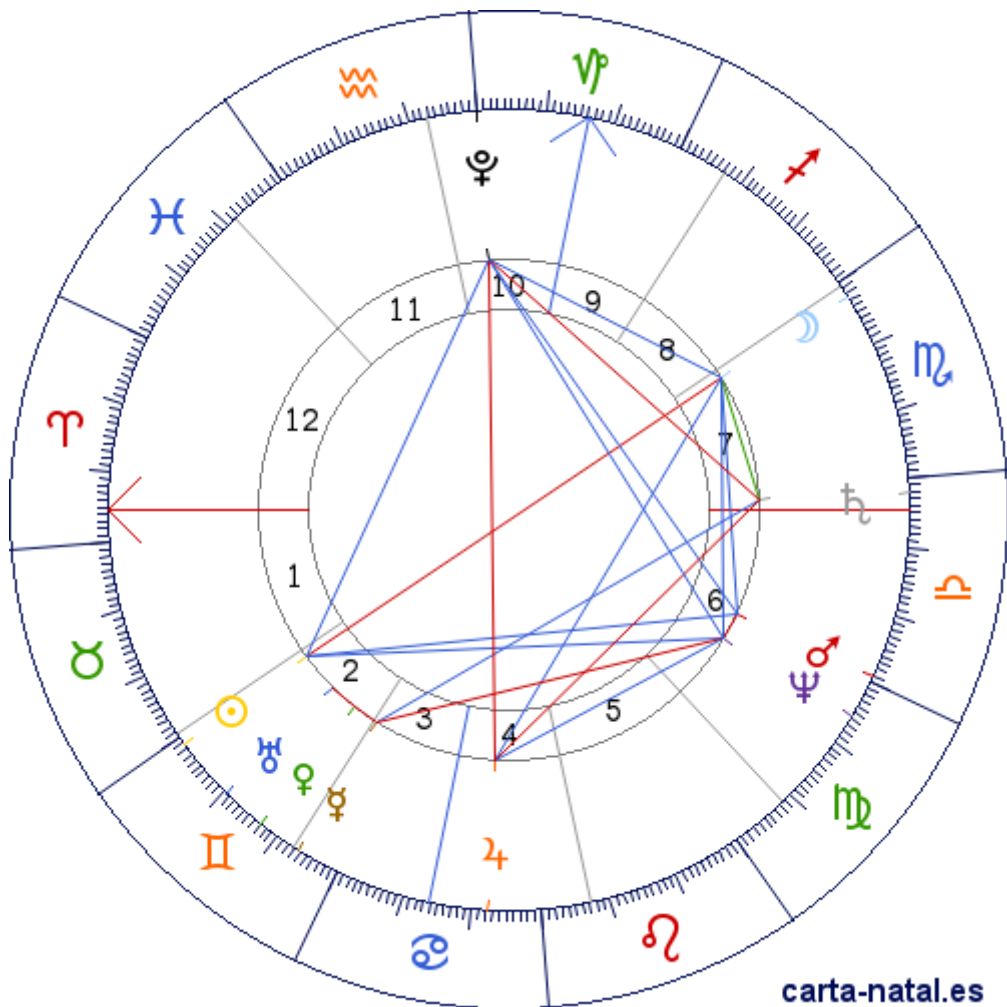

Carta natal

Luis María de Borbón y Vallabriga

22/05/1777 03:00:00 (LMT)
22/05/1777 03:17:44 UT

40:18:00N 04:26:00W

Tropical/geocéntrico
Carta eclíptica
Casas: Placidus

ARMC: 285°04'7.14936"

carta-natal.es

Generalidades

Casas (Placidus)

| | | |
|-----------|---|-----------|
| C 1 (AC) | ♈ | 25°22'44" |
| C 2 | ♉ | 29°17'02" |
| C 3 | ♊ | 22°50'16" |
| C 4 | ♋ | 13°52'21" |
| C 5 | ♌ | 07°10'0" |
| C 6 | ♍ | 08°41'58" |
| C 7 | ♎ | 25°22'44" |
| C 8 | ♏ | 29°17'02" |
| C 9 | ♐ | 22°50'16" |
| C 10 (MC) | ♑ | 13°52'21" |
| C 11 | ♒ | 07°10'0" |
| C 12 | ♓ | 08°41'58" |

Planetas

| | | | |
|---|---|------------|-------|
| ☉ | ♉ | 01°15'32" | 2 |
| ☾ | ♏ | 27°31'01" | 7 » 8 |
| ☿ | ♉ | 23°34'13" | 3 |
| ♀ | ♉ | 17°08'10"R | 2 |
| ♂ | ♎ | 00°49'59" | 6 |
| ♃ | ♋ | 22°21'14" | 4 |
| ♄ | ♎ | 27°51'26"R | 7 |
| ♅ | ♉ | 10°28'46" | 2 |
| ♆ | ♏ | 24°22'16"R | 6 |
| ♁ | ♈ | 00°03'19"R | 10 |

Aspectos

| | | | |
|---|------|---|-----------|
| ☉ | 180° | ☾ | 3.74° (A) |
| ☉ | 120° | ♂ | 0.43° (S) |
| ☉ | 120° | ♅ | 6.89° (S) |
| ☉ | 120° | ♀ | 1.2° (S) |
| ☾ | 60° | ♂ | 3.32° (A) |
| ☾ | 120° | ♃ | 5.16° (S) |
| ☾ | 30° | ♄ | 0.34° (A) |
| ☾ | 60° | ♅ | 3.15° (S) |
| ☾ | 60° | ♀ | 2.54° (A) |
| ♀ | 0° | ♀ | 6.43° (S) |
| ♀ | 120° | ♄ | 4.29° (A) |
| ♀ | 90° | ♅ | 0.8° (A) |
| ♀ | 0° | ♅ | 6.66° (A) |
| ♂ | 0° | ♅ | 6.46° (S) |
| ♂ | 120° | ♀ | 0.78° (S) |