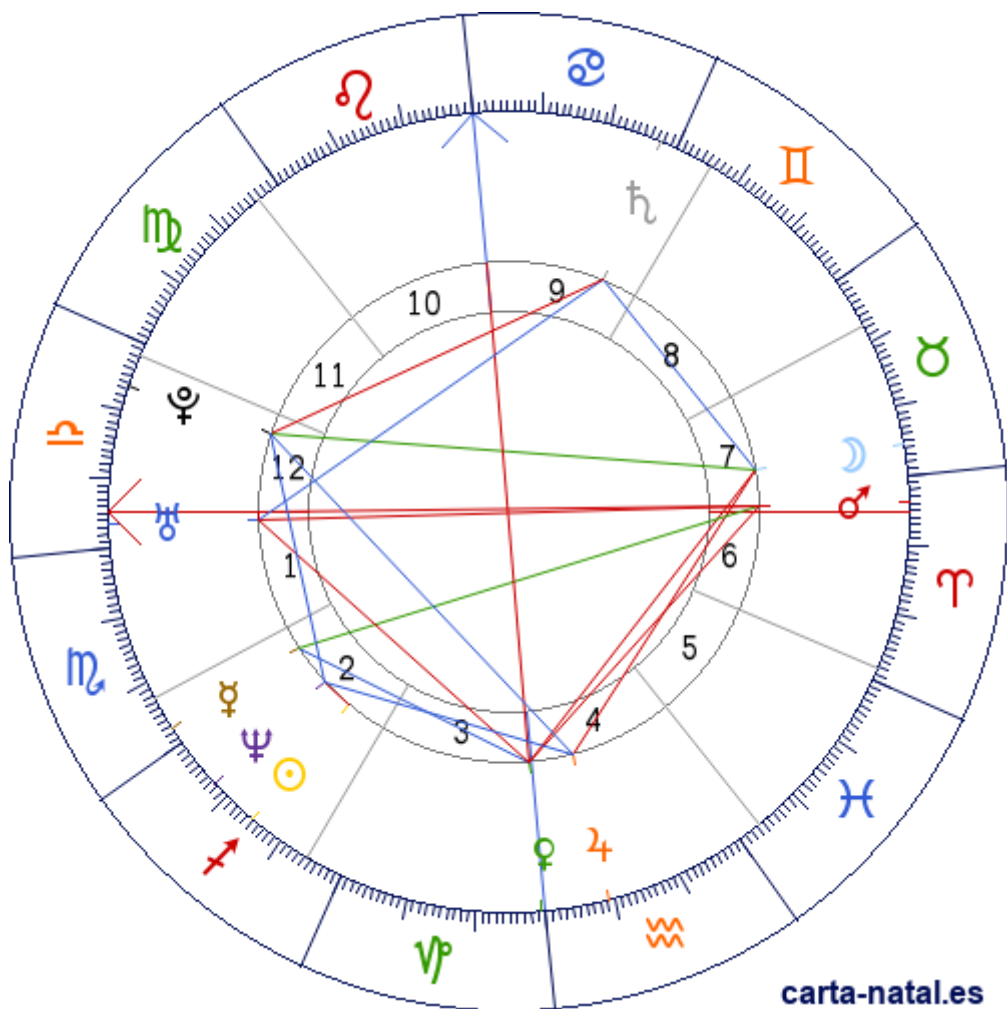

Carta natal

Fabien Pelous

07/12/1973 04:00:00 (CET)
07/12/1973 03:00:00 UT

43:36:15N 01:26:37E

Tropical/geocéntrico
Carta eclíptica
Casas: Placidus

ARMC: 122°11'24.93024"

Generalidades

Casas (Placidus)

| | | |
|-----------|---|-----------|
| C 1 (AC) | ♈ | 24°45'17" |
| C 2 | ♌ | 22°19'20" |
| C 3 | ♍ | 24°35'19" |
| C 4 | ♎ | 00°00'29" |
| C 5 | ♏ | 03°33'50" |
| C 6 | ♐ | 01°52'19" |
| C 7 | ♑ | 24°45'17" |
| C 8 | ♒ | 22°19'20" |
| C 9 | ♓ | 24°35'19" |
| C 10 (MC) | ♈ | 00°00'29" |
| C 11 | ♉ | 03°33'50" |
| C 12 | ♊ | 01°52'19" |

Planetas

| | | | |
|---|---|------------|-------|
| ☉ | ♋ | 14°51'57" | 2 |
| ☽ | ♌ | 04°36'55" | 7 |
| ♀ | ♌ | 27°27'15" | 2 |
| ♁ | ♋ | 29°24'49" | 3 » 4 |
| ♂ | ♋ | 26°06'08" | 7 |
| ♃ | ♌ | 09°22'42" | 4 |
| ♅ | ♋ | 02°33'43"R | 9 |
| ♄ | ♋ | 26°22'59" | 1 |
| ♆ | ♋ | 07°26'48" | 2 |
| ♇ | ♋ | 06°30'58" | 12 |

Aspectos

| | | | |
|---|------|----|-----------|
| ☉ | 0° | ♆ | 7.42° (S) |
| ☽ | 90° | ♀ | 5.2° (S) |
| ☽ | 90° | ♃ | 4.76° (A) |
| ☽ | 60° | ♅ | 2.05° (S) |
| ☽ | 150° | ♁ | 1.9° (A) |
| ♀ | 60° | ♀ | 1.96° (A) |
| ♀ | 150° | ♂ | 1.35° (S) |
| ♀ | 90° | ♂ | 3.31° (S) |
| ♀ | 90° | ♄ | 3.03° (S) |
| ♀ | 180° | MC | 0.59° (S) |
| ♂ | 180° | ♄ | 0.28° (A) |
| ♂ | 180° | AC | 1.35° (A) |
| ♃ | 60° | ♆ | 1.93° (S) |
| ♃ | 120° | ♁ | 2.86° (S) |
| ♅ | 120° | ♄ | 6.18° (A) |