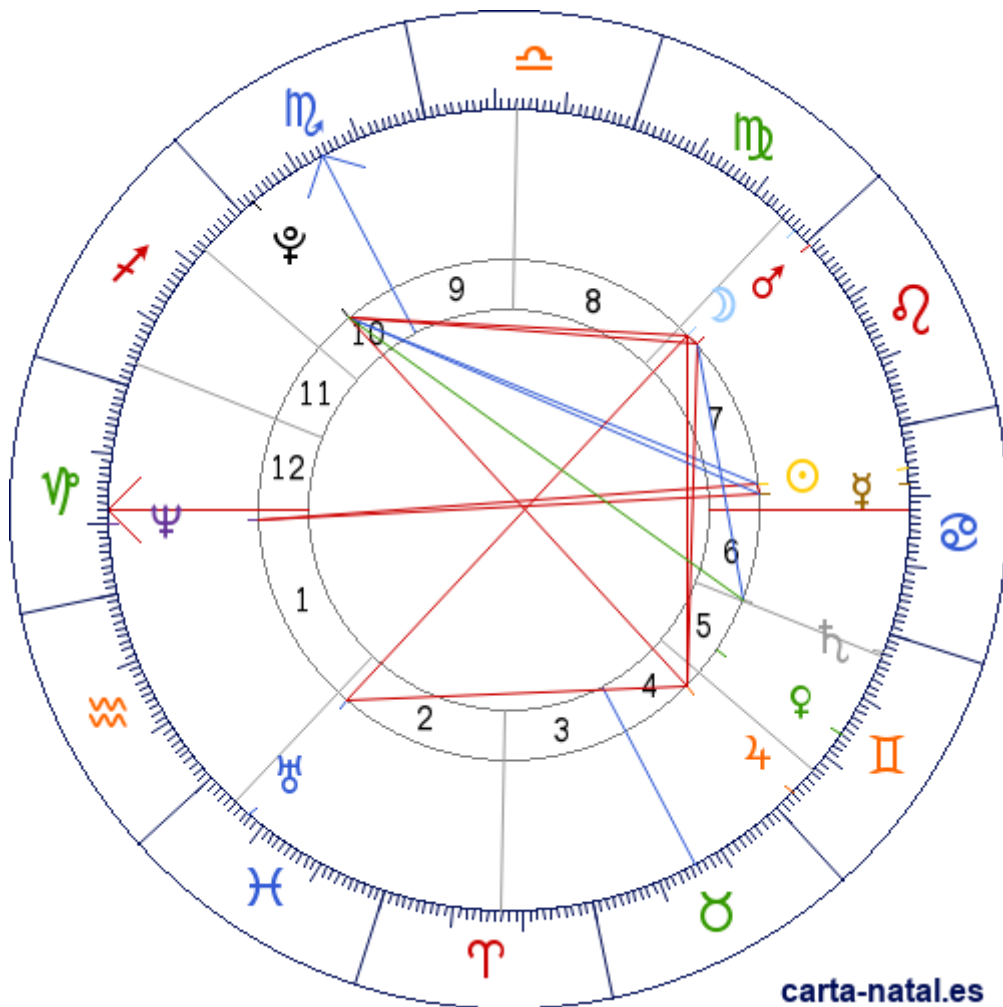

Carta natal

Papa Gregorio XIII

17/07/1502 19:15:00 (LMT)
17/07/1502 18:29:39 UT GREG

44:29:38N 11:20:19E

Tropical/geocéntrico
Carta eclíptica
Casas: Placidus

ARMC: 223°15'0.49032"

carta-natal.es

Generalidades

Casas (Placidus)

| | | |
|-----------|---|-----------|
| C 1 (AC) | ♊ | 17°59'10" |
| C 2 | ♈ | 04°56'02" |
| C 3 | ♉ | 16°44'47" |
| C 4 | ♊ | 15°43'51" |
| C 5 | ♋ | 07°25'41" |
| C 6 | ♌ | 26°43'0" |
| C 7 | ♍ | 17°59'10" |
| C 8 | ♎ | 04°56'02" |
| C 9 | ♏ | 16°44'47" |
| C 10 (MC) | ♐ | 15°43'51" |
| C 11 | ♑ | 07°25'41" |
| C 12 | ♒ | 26°43'0" |

Planetas

| | | | |
|---|---|------------|-------|
| ☉ | ♊ | 23°52'23" | 7 |
| ☾ | ♋ | 02°21'18" | 7 » 8 |
| ☿ | ♌ | 21°44'04" | 7 |
| ♀ | ♍ | 13°53'24" | 5 |
| ♂ | ♎ | 29°27'55" | 7 |
| ♃ | ♏ | 03°04'29" | 4 |
| ♄ | ♐ | 27°05'39" | 6 |
| ♅ | ♑ | 07°35'55"R | 2 |
| ♆ | ♒ | 20°05'02"R | 1 |
| ♇ | ♓ | 27°36'17"R | 10 |

Aspectos

| | | | |
|---|------|---|-----------|
| ☉ | 0° | ♀ | 2.14° (A) |
| ☉ | 180° | ♃ | 3.79° (S) |
| ☉ | 120° | ♄ | 3.73° (A) |
| ☾ | 0° | ♅ | 2.89° (S) |
| ☾ | 90° | ♆ | 0.72° (A) |
| ☾ | 180° | ♇ | 5.24° (A) |
| ☾ | 90° | ♈ | 4.75° (S) |
| ☿ | 180° | ♉ | 1.65° (S) |
| ☿ | 120° | ♊ | 5.87° (A) |
| ♂ | 90° | ♋ | 3.61° (A) |
| ♂ | 60° | ♌ | 2.37° (S) |
| ♂ | 90° | ♍ | 1.86° (S) |
| ♃ | 90° | ♎ | 4.52° (A) |
| ♃ | 180° | ♏ | 5.47° (S) |
| ♄ | 150° | ♐ | 0.51° (A) |