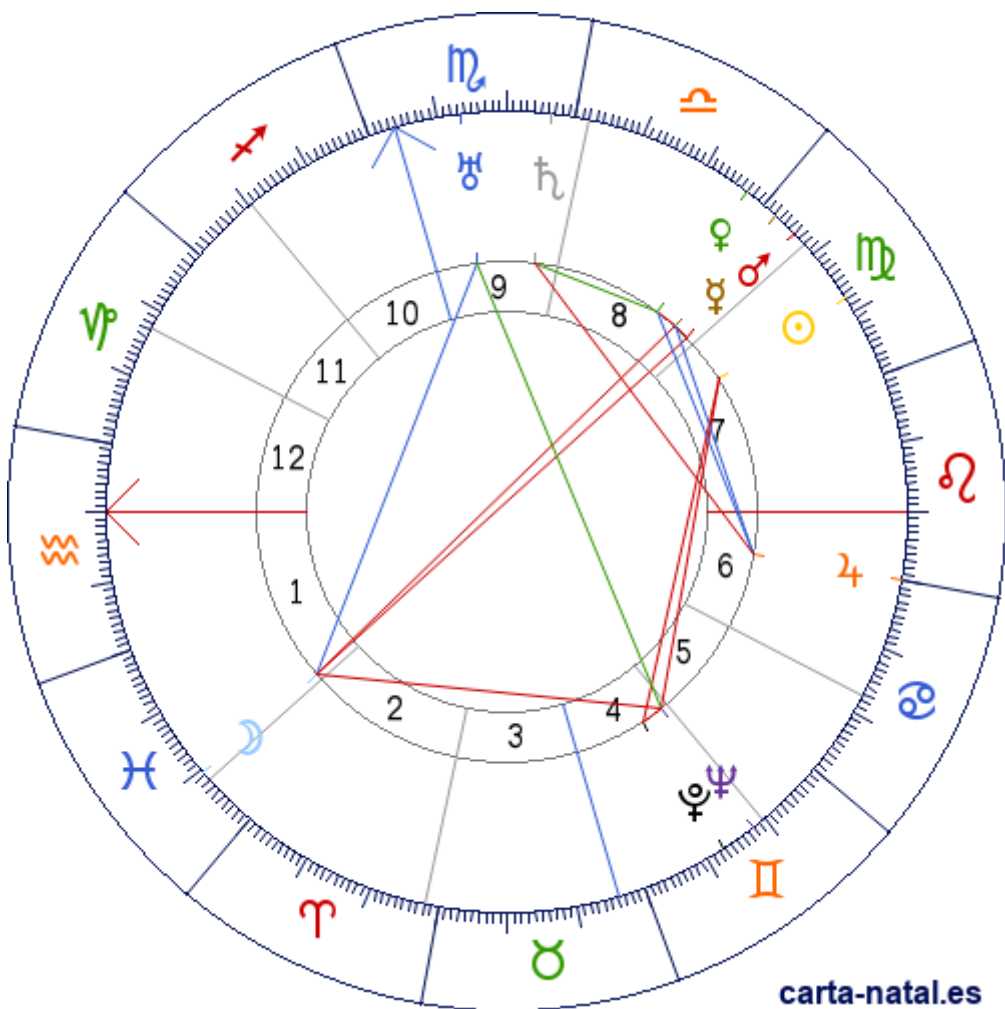

**Carta natal**

**Nigel Bruce**

04/09/1895 16:40:00 (LMT)  
05/09/1895 00:26:28 UT

31:52:00N 116:37:00W

Tropical/geocéntrico  
Carta eclíptica  
Casas: Placidus

ARMC: 233°51'58.5072"

carta-natal.es

**Generalidades**

**Casas (Placidus)**

|           |   |           |
|-----------|---|-----------|
| C 1 (AC)  | ♌ | 09°55'29" |
| C 2       | ♊ | 21°51'41" |
| C 3       | ♈ | 28°08'47" |
| C 4       | ♌ | 26°11'11" |
| C 5       | ♍ | 19°39'41" |
| C 6       | ♎ | 12°38'35" |
| C 7       | ♏ | 09°55'29" |
| C 8       | ♐ | 21°51'41" |
| C 9       | ♑ | 28°08'47" |
| C 10 (MC) | ♒ | 26°11'11" |
| C 11      | ♓ | 19°39'41" |
| C 12      | ♈ | 12°38'35" |

**Planetas**

|   |   |                    |       |
|---|---|--------------------|-------|
| ☉ | ♐ | 12°10'44"          | 7     |
| ☾ | ♊ | 20°32'23"          | 1 » 2 |
| ♀ | ♐ | 27°43'55"          | 8     |
| ♀ | ♍ | 03°03'33" <u>R</u> | 8     |
| ♂ | ♐ | 24°03'49"          | 8     |
| ♃ | ♏ | 00°02'48"          | 6     |
| ♄ | ♒ | 03°33'33"          | 9     |
| ♅ | ♒ | 16°36'27"          | 9     |
| ♆ | ♍ | 17°59'25"          | 4 » 5 |
| ♇ | ♍ | 12°45'00" <u>E</u> | 4     |

**Aspectos**

|   |      |   |           |
|---|------|---|-----------|
| ☉ | 90°  | ♑ | 5.81° (A) |
| ☉ | 90°  | ♀ | 0.57° (A) |
| ☾ | 180° | ♀ | 7.19° (A) |
| ☾ | 180° | ♂ | 3.52° (A) |
| ☾ | 120° | ♄ | 3.93° (S) |
| ☾ | 90°  | ♑ | 2.55° (S) |
| ♀ | 0°   | ♀ | 5.33° (A) |
| ♀ | 0°   | ♂ | 3.67° (S) |
| ♀ | 60°  | ♃ | 2.31° (A) |
| ♀ | 60°  | ♃ | 3.01° (A) |
| ♀ | 30°  | ♄ | 0.5° (S)  |
| ♃ | 90°  | ♄ | 3.51° (A) |
| ♄ | 150° | ♑ | 1.38° (A) |
| ♑ | 0°   | ♀ | 5.24° (S) |