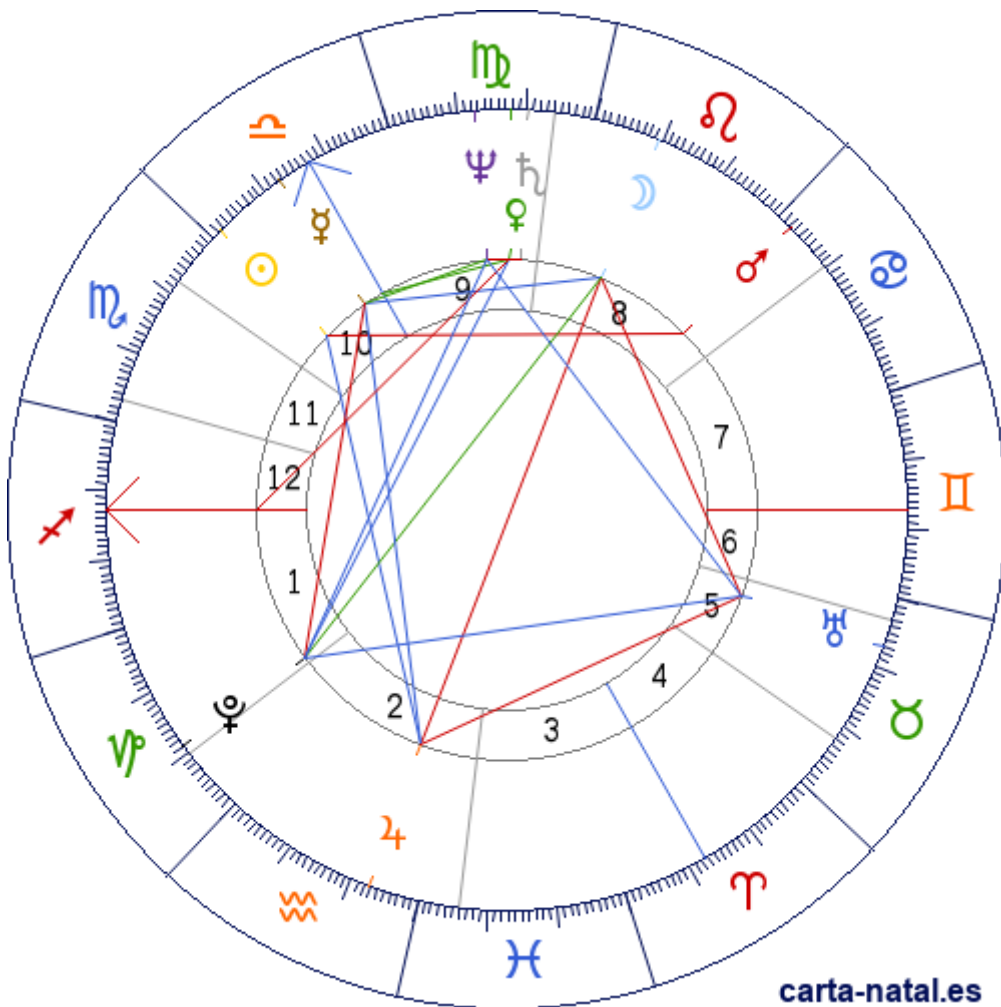

Carta natal

Samuel Taylor Coleridge

21/10/1772 10:45:00 (LMT)
21/10/1772 10:58:04 UT

50:45:00N 03:16:00W

Tropical/geocéntrico
Carta eclíptica
Casas: Placidus

ARMC: 191°37'36.6744"

carta-natal.es

Generalidades

Fuego 27.27% ■
Tierra 27.27% ■
Aire 36.36% ■
Agua 9.09% ■

Cardinal 45.45% ■
Fijo 22.73% ■
Mutable 31.82% ■

Casas (Placidus)

C 1 (AC)	♈	12°50'11"
C 2	♉	20°16'50"
C 3	♊	05°58'24"
C 4	♋	12°38'34"
C 5	♌	07°59'25"
C 6	♍	26°50'05"
C 7	♎	12°50'11"
C 8	♏	20°16'50"
C 9	♐	05°58'24"
C 10 (MC)	♑	12°38'34"
C 11	♒	07°59'25"
C 12	♓	26°50'05"

Planetas

☉	♑	28°36'28"	10
☾	♏	20°34'58"	8
☿	♑	17°26'05"	10
♀	♑	12°09'27"	9
♂	♏	27°47'36"	8
♃	♉	22°47'36" ^E	2
♄	♉	09°47'50"	9
♅	♍	22°53'01" ^R	5 » 6
♆	♍	17°24'48"	9
♇	♍	18°56'12"	1 » 2

Aspectos

☉	90°	♂	0.81° (S)
☉	120°	♃	5.81° (S)
☾	60°	♀	3.15° (S)
☾	180°	♃	2.21° (A)
☾	90°	♅	2.3° (A)
☾	150°	♀	1.65° (S)
♀	120°	♃	5.36° (A)
♀	30°	♄	0.02° (S)
♀	90°	♀	1.5° (A)
♀	0°	♄	2.36° (S)
♀	0°	♄	5.26° (A)
♀	120°	♀	6.78° (A)
♀	90°	AC	0.68° (S)
♀	30°	MC	0.49° (S)
♃	90°	♅	0.09° (A)

♄	0°	♄	7.62° (A)
♅	120°	♄	5.47° (A)
♅	120°	♅	3.95° (A)
♄	120°	♅	1.52° (A)