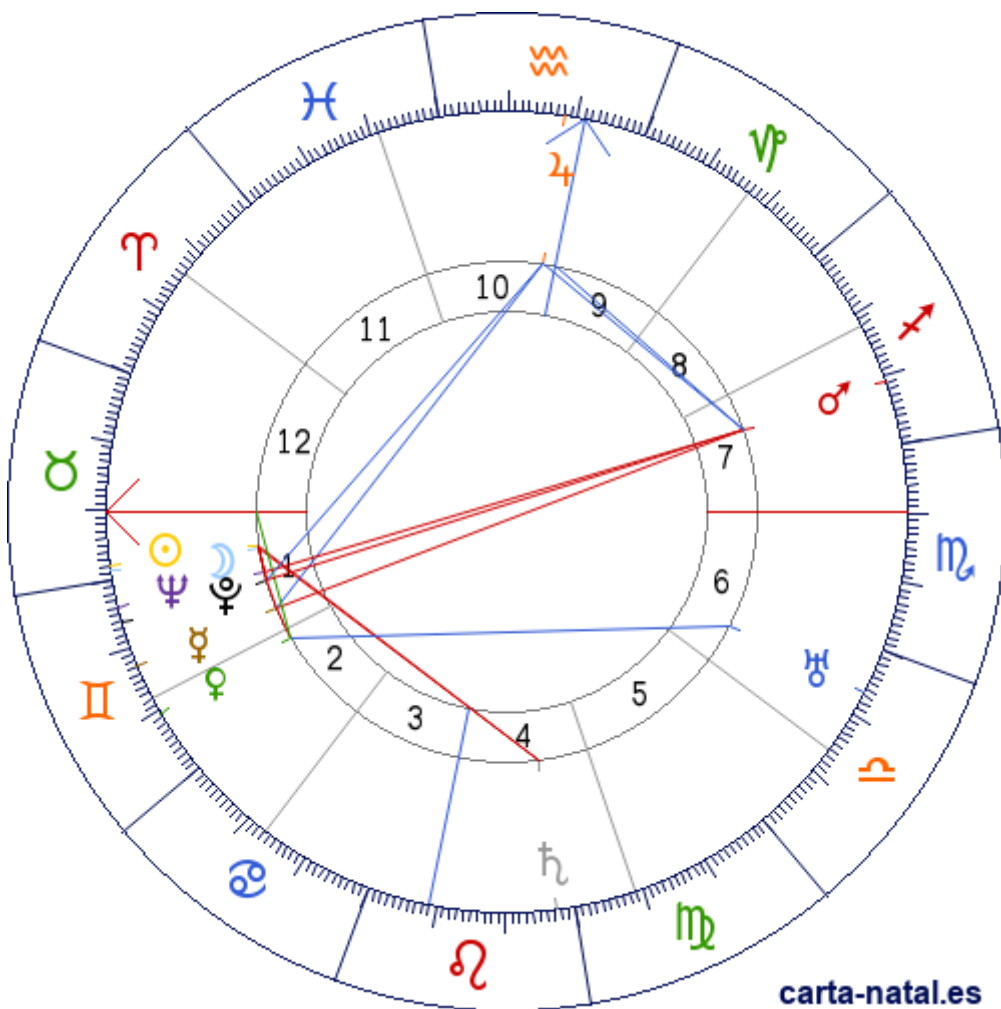

**Carta natal**

**Ho Chi Minh**

19/05/1890 05:00:00 (LMT)

18/05/1890 21:57:44 UT

18:41:00N 105:34:00E

Tropical/geocéntrico

Carta eclíptica

Casas: Placidus

ARMC: 311°31'50.66364"

carta-natal.es

Generalidades

**Casas (Placidus)**

|           |   |           |
|-----------|---|-----------|
| C 1 (AC)  | ♈ | 20°12'45" |
| C 2       | ♉ | 18°03'04" |
| C 3       | ♊ | 13°07'13" |
| C 4       | ♋ | 09°05'39" |
| C 5       | ♌ | 08°59'58" |
| C 6       | ♍ | 13°52'37" |
| C 7       | ♎ | 20°12'45" |
| C 8       | ♏ | 18°03'04" |
| C 9       | ♐ | 13°07'13" |
| C 10 (MC) | ♑ | 09°05'39" |
| C 11      | ♒ | 08°59'58" |
| C 12      | ♓ | 13°52'37" |

**Planetas**

|   |   |                    |    |
|---|---|--------------------|----|
| ☉ | ♈ | 27°51'15"          | 1  |
| ☾ | ♈ | 28°39'47"          | 1  |
| ☿ | ♉ | 12°54'17" <u>E</u> | 1  |
| ♀ | ♉ | 20°23'58"          | 2  |
| ♂ | ♏ | 09°15'20" <u>R</u> | 7  |
| ♃ | ♊ | 11°56'20"          | 10 |
| ♅ | ♋ | 27°22'20"          | 4  |
| ♁ | ♍ | 23°20'14" <u>R</u> | 6  |
| ♆ | ♉ | 04°00'14"          | 1  |
| ♇ | ♉ | 06°11'47"          | 1  |

**Aspectos**

|   |      |    |           |
|---|------|----|-----------|
| ☉ | 0°   | ☾  | 0.81° (S) |
| ☉ | 90°  | ♅  | 0.48° (S) |
| ☉ | 0°   | ♆  | 6.15° (A) |
| ☾ | 90°  | ♅  | 1.29° (S) |
| ☾ | 0°   | ♆  | 5.34° (A) |
| ☾ | 0°   | ♀  | 7.53° (A) |
| ♀ | 0°   | ♀  | 7.49° (S) |
| ♀ | 180° | ♂  | 3.65° (S) |
| ♀ | 120° | ♃  | 0.97° (A) |
| ♀ | 0°   | ♀  | 6.71° (A) |
| ♀ | 120° | ♁  | 2.94° (A) |
| ♀ | 30°  | AC | 0.19° (A) |
| ♂ | 60°  | ♃  | 2.68° (S) |
| ♂ | 180° | ♆  | 5.25° (A) |
| ♂ | 180° | ♀  | 3.06° (A) |