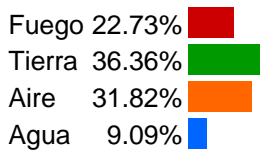

Generalidades

Casas (Placidus)

C 1 (AC)	♈	25°41'42"
C 2	♉	19°06'19"
C 3	♊	17°22'27"
C 4	♋	20°13'21"
C 5	♌	24°42'20"
C 6	♍	27°00'57"
C 7	♎	25°41'42"
C 8	♏	19°06'19"
C 9	♐	17°22'27"
C 10 (MC)	♑	20°13'21"
C 11	♒	24°42'20"
C 12	♓	27°00'57"

Planetas

☉	♊	11°27'35"	10
☾	♊	17°20'20"	9 » 10
☿	♊	03°04'51"	11
♀	♊	02°53'04"	9
♂	♉	14°00'48"	10
♃	♉	01°48'14"	1
♅	♈	02°24'13"	8
♆	♈	03°29'28"^R	4
♇	♈	14°47'36"	10
♁	♈	12°45'44"^R	2

Aspectos

☉	0°	♂	2.55° (A)
☉	180°	♄	7.97° (S)
☉	0°	♁	3.33° (A)
☉	120°	♁	1.3° (A)
♀	60°	♀	0.2° (A)
♀	60°	♃	1.28° (S)
♀	90°	♅	0.68° (S)
♀	150°	♄	0.41° (A)
♀	120°	♃	1.08° (S)
♀	30°	♅	0.48° (S)
♀	150°	♄	0.61° (A)
♂	0°	♁	0.78° (A)
♂	120°	♁	1.25° (S)
♃	150°	♅	0.6° (A)
♃	90°	♄	1.69° (A)