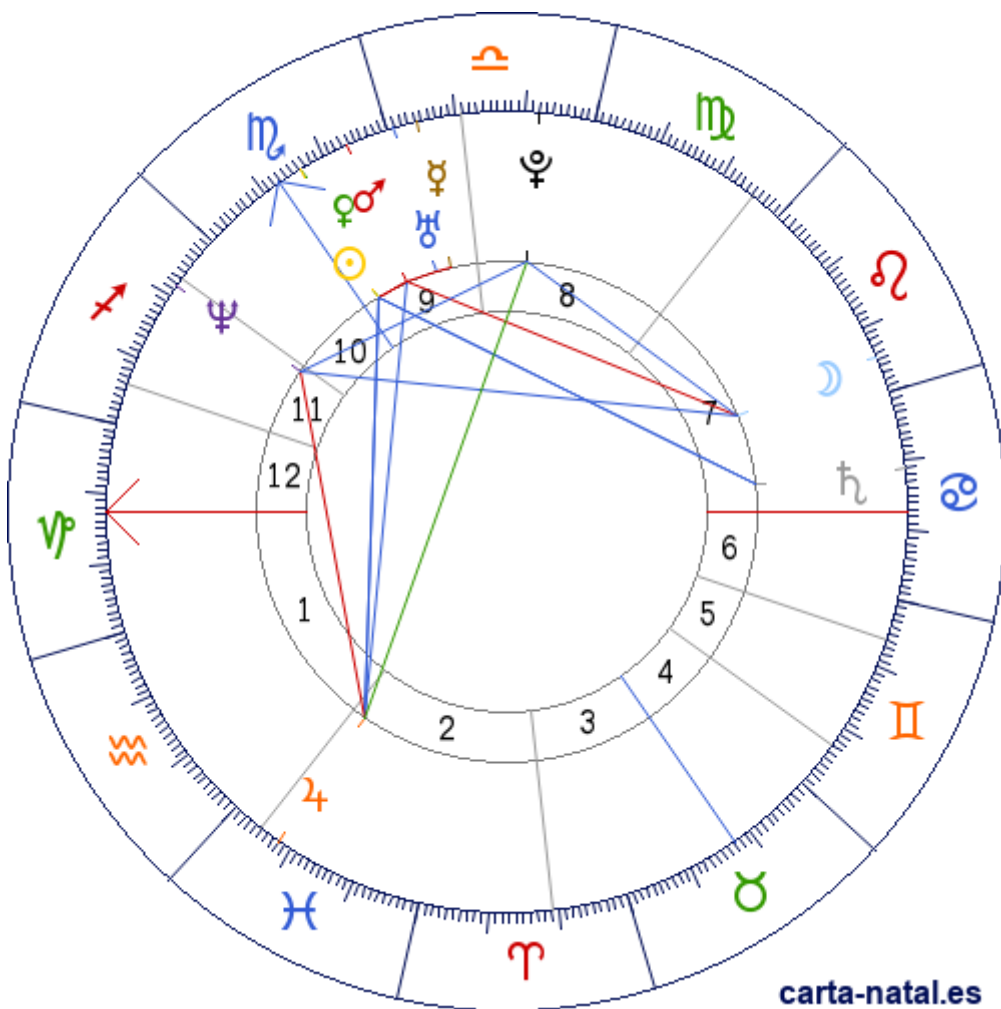

Carta natal

Frank Vandembroucke

06/11/1974 12:45:00 (CET)
06/11/1974 11:45:00 UT

50:44:42N 03:12:23E

Tropical/geocéntrico
Carta eclíptica
Casas: Placidus

ARMC: 224°46'5.91096"

carta-natal.es

Generalidades

Casas (Placidus)

| | | |
|-----------|---|-----------|
| C 1 (AC) | ♍ | 12°38'48" |
| C 2 | ♈ | 04°50'26" |
| C 3 | ♁ | 19°23'26" |
| C 4 | ♊ | 17°14'02" |
| C 5 | ♌ | 07°00'02" |
| C 6 | ♌ | 24°04'58" |
| C 7 | ♎ | 12°38'48" |
| C 8 | ♎ | 04°50'26" |
| C 9 | ♏ | 19°23'26" |
| C 10 (MC) | ♎ | 17°14'02" |
| C 11 | ♏ | 07°00'02" |
| C 12 | ♏ | 24°04'58" |

Planetas

| | | | |
|---|---|--------------------|--------|
| ☉ | ♋ | 13°40'51" | 9 » 10 |
| ☾ | ♋ | 05°26'28" | 7 |
| ♀ | ♋ | 25°38'29" | 9 |
| ♁ | ♋ | 13°39'59" | 9 » 10 |
| ♂ | ♋ | 06°12'58" | 9 |
| ♃ | ♈ | 08°00'08" <u>E</u> | 2 |
| ♅ | ♎ | 18°52'34" <u>E</u> | 7 |
| ♆ | ♏ | 29°06'43" | 9 |
| ♇ | ♏ | 08°24'14" | 11 |
| ♁ | ♏ | 08°03'41" | 8 |

Aspectos

| | | | |
|---|------|---|-----------|
| ☉ | 0° | ♀ | 0.01° (A) |
| ☉ | 0° | ♂ | 7.46° (S) |
| ☉ | 120° | ♃ | 5.68° (S) |
| ☉ | 120° | ♅ | 5.2° (A) |
| ☾ | 90° | ♂ | 0.78° (A) |
| ☾ | 120° | ♄ | 2.96° (A) |
| ☾ | 60° | ♀ | 2.62° (A) |
| ♀ | 0° | ♆ | 3.47° (A) |
| ♀ | 0° | ♂ | 7.45° (S) |
| ♀ | 120° | ♃ | 5.66° (S) |
| ♀ | 120° | ♅ | 5.21° (A) |
| ♂ | 120° | ♃ | 1.79° (A) |
| ♂ | 0° | ♆ | 7.1° (S) |
| ♃ | 90° | ♄ | 0.4° (S) |
| ♃ | 150° | ♀ | 0.06° (S) |