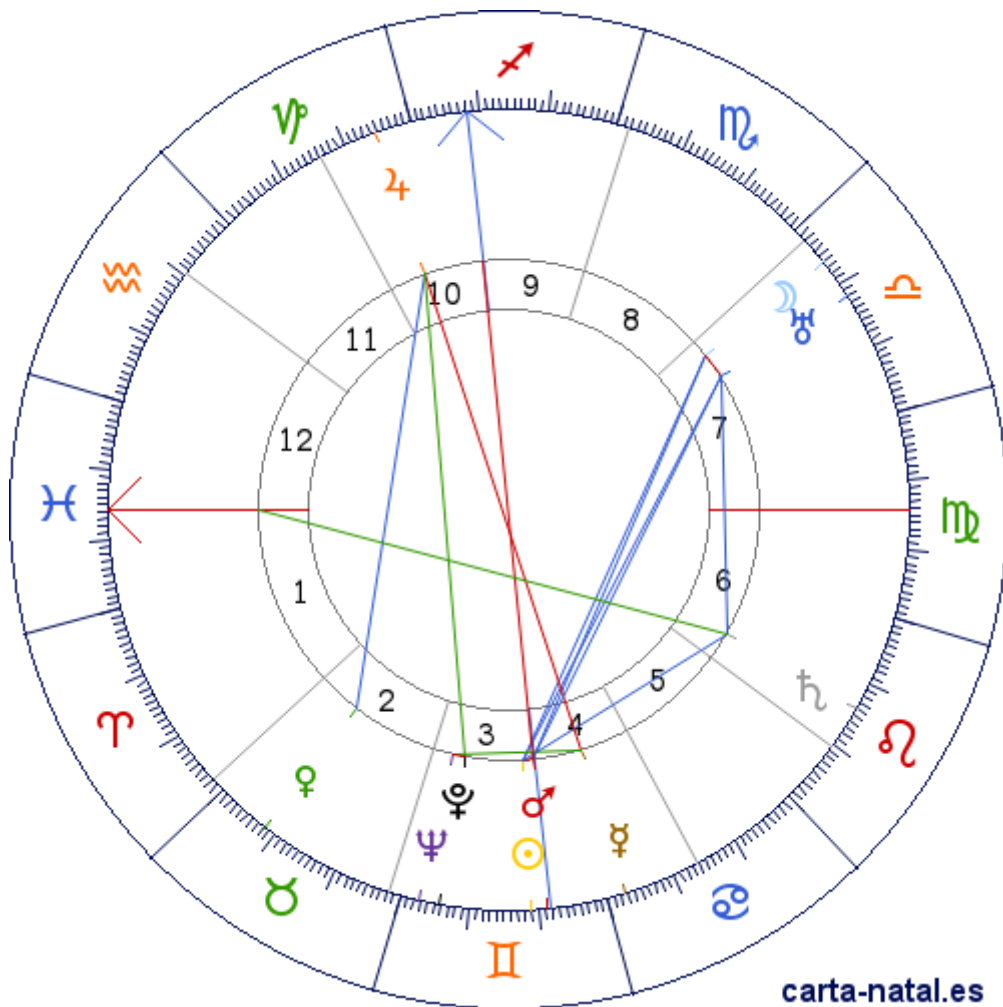

Carta natal

Sessue Hayakawa

10/06/1889 00:11:00 (LMT)

09/06/1889 14:52:40 UT

35:36:54N 139:34:53E

Tropical/geocéntrico

Carta eclíptica

Casas: Placidus

ARMC: 260°54'39.38004"

carta-natal.es

Generalidades

Casas (Placidus)

| | | |
|-----------|---|-----------|
| C 1 (AC) | ♈ | 15°43'22" |
| C 2 | ♉ | 28°10'01" |
| C 3 | ♊ | 28°08'09" |
| C 4 | ♋ | 21°39'03" |
| C 5 | ♌ | 13°53'40" |
| C 6 | ♍ | 09°34'04" |
| C 7 | ♎ | 15°43'22" |
| C 8 | ♏ | 28°10'01" |
| C 9 | ♐ | 28°08'09" |
| C 10 (MC) | ♑ | 21°39'03" |
| C 11 | ♒ | 13°53'40" |
| C 12 | ♓ | 09°34'04" |

Planetas

| | | | |
|---|---|------------|-------|
| ☉ | ♈ | 18°53'36" | 3 » 4 |
| ☾ | ♌ | 23°51'28" | 7 |
| ☿ | ♋ | 02°40'31"R | 4 |
| ♀ | ♊ | 08°13'33" | 2 |
| ♂ | ♋ | 21°14'29" | 3 » 4 |
| ♃ | ♎ | 05°16'42"R | 10 |
| ♄ | ♏ | 16°03'41" | 6 |
| ♅ | ♏ | 17°58'33"R | 7 |
| ♆ | ♋ | 02°39'38" | 3 |
| ♇ | ♋ | 05°45'28" | 3 |

Aspectos

| | | | |
|---|------|----|-----------|
| ☉ | 120° | ☾ | 4.96° (S) |
| ☉ | 0° | ♂ | 2.35° (A) |
| ☉ | 60° | ♄ | 2.83° (S) |
| ☉ | 120° | ♅ | 0.92° (S) |
| ☾ | 120° | ♂ | 2.62° (S) |
| ☾ | 0° | ♅ | 5.88° (S) |
| ♀ | 180° | ♃ | 2.6° (S) |
| ♀ | 30° | ♆ | 0.01° (A) |
| ♀ | 120° | ♃ | 2.95° (S) |
| ♂ | 120° | ♅ | 3.27° (S) |
| ♂ | 180° | MC | 0.41° (S) |
| ♃ | 150° | ♇ | 0.48° (S) |
| ♄ | 60° | ♅ | 1.91° (A) |
| ♄ | 150° | AC | 0.34° (A) |
| ♆ | 0° | ♇ | 3.1° (A) |