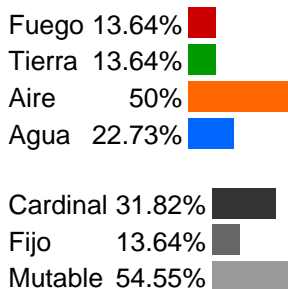

Carta natal

Sessue Hayakawa

10/06/1889 00:11:00 (LMT)

09/06/1889 14:52:40 UT

35:36:54N 139:34:53E

Tropical/geocéntrico

Carta eclíptica

Casas: Placidus

ARMC: 260°54'39.38004"

carta-natal.es

Generalidades

Casas (Placidus)

| | | |
|-----------|---|-----------|
| C 1 (AC) | ♈ | 15°43'22" |
| C 2 | ♉ | 28°10'01" |
| C 3 | ♊ | 28°08'09" |
| C 4 | ♋ | 21°39'03" |
| C 5 | ♌ | 13°53'40" |
| C 6 | ♍ | 09°34'04" |
| C 7 | ♎ | 15°43'22" |
| C 8 | ♏ | 28°10'01" |
| C 9 | ♐ | 28°08'09" |
| C 10 (MC) | ♑ | 21°39'03" |
| C 11 | ♒ | 13°53'40" |
| C 12 | ♓ | 09°34'04" |