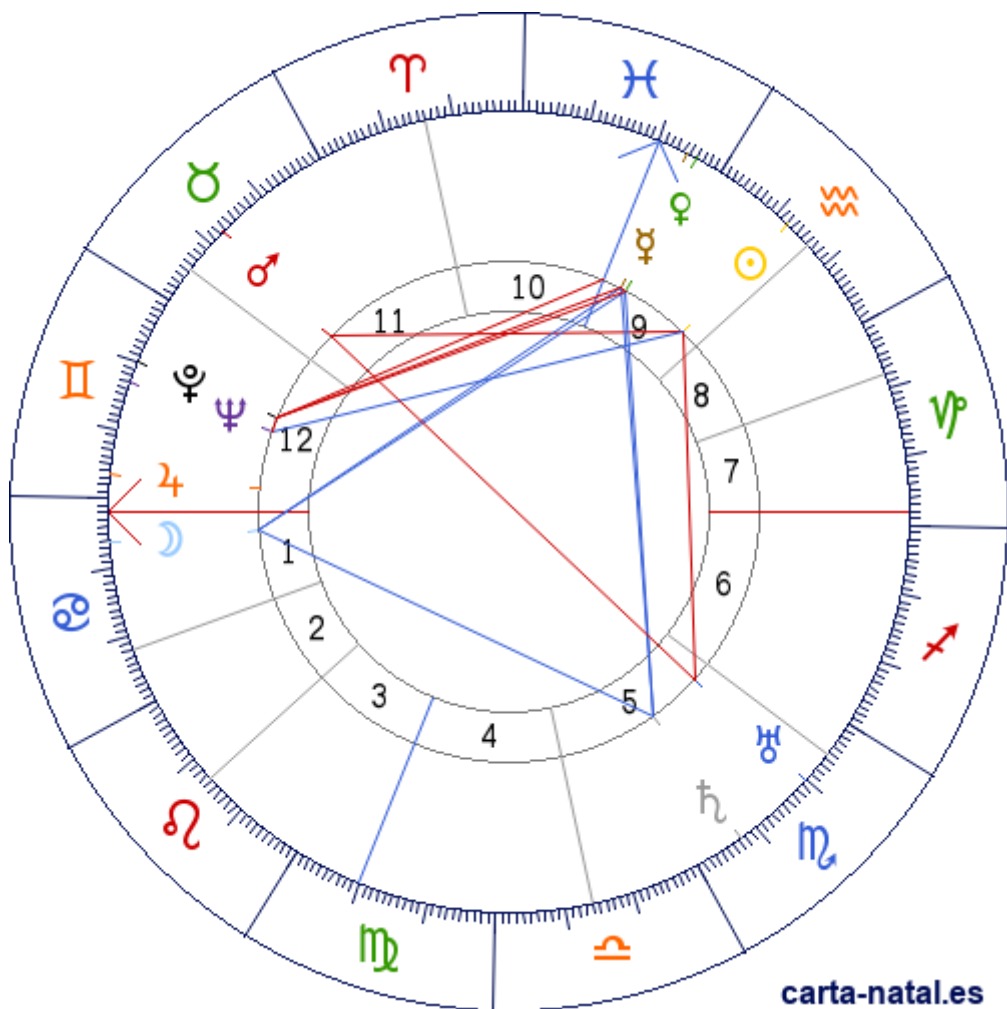

Carta natal

Babe Ruth

06/02/1895 13:45:00 (EST)

06/02/1895 18:45:00 UT

39:17:25N 76:36:44W

Tropical/geocéntrico

Carta eclíptica

Casas: Placidus

ARMC: 341°17'1.59468"

carta-natal.es

Generalidades

Casas (Placidus)

| | | |
|-----------|---|-----------|
| C 1 (AC) | ♌ | 01°53'36" |
| C 2 | ♌ | 22°07'53" |
| C 3 | ♍ | 13°34'10" |
| C 4 | ♎ | 09°43'49" |
| C 5 | ♏ | 13°53'41" |
| C 6 | ♐ | 24°30'03" |
| C 7 | ♑ | 01°53'36" |
| C 8 | ♑ | 22°07'53" |
| C 9 | ♒ | 13°34'10" |
| C 10 (MC) | ♒ | 09°43'49" |
| C 11 | ♓ | 13°53'41" |
| C 12 | ♈ | 24°30'03" |

Planetas

| | | | |
|---|---|--------------------|----|
| ☉ | ♈ | 17°46'37" | 9 |
| ☾ | ♋ | 06°14'25" | 1 |
| ☿ | ♊ | 05°28'35" | 9 |
| ♀ | ♉ | 04°00'59" | 9 |
| ♂ | ♊ | 17°24'05" | 11 |
| ♃ | ♉ | 26°33'49" <u>R</u> | 12 |
| ♄ | ♎ | 07°11'42" <u>E</u> | 5 |
| ♅ | ♎ | 19°49'03" | 5 |
| ♆ | ♉ | 13°04'06" <u>R</u> | 12 |
| ♇ | ♉ | 09°49'59" <u>R</u> | 12 |

Aspectos

| | | | |
|---|------|----|-----------|
| ☉ | 90° | ♂ | 0.38° (S) |
| ☉ | 90° | ♄ | 2.04° (A) |
| ☉ | 120° | ♅ | 4.71° (S) |
| ☾ | 120° | ♀ | 0.76° (S) |
| ☾ | 120° | ♀ | 2.22° (S) |
| ☾ | 120° | ♄ | 0.95° (A) |
| ♀ | 0° | ♀ | 1.46° (S) |
| ♀ | 120° | ♄ | 1.72° (A) |
| ♀ | 90° | ♁ | 4.36° (A) |
| ♀ | 120° | ♄ | 3.18° (A) |
| ♀ | 90° | ♁ | 5.82° (A) |
| ♂ | 180° | ♄ | 2.42° (A) |
| ♅ | 0° | ♁ | 3.24° (A) |
| ♁ | 90° | MC | 0.1° (A) |