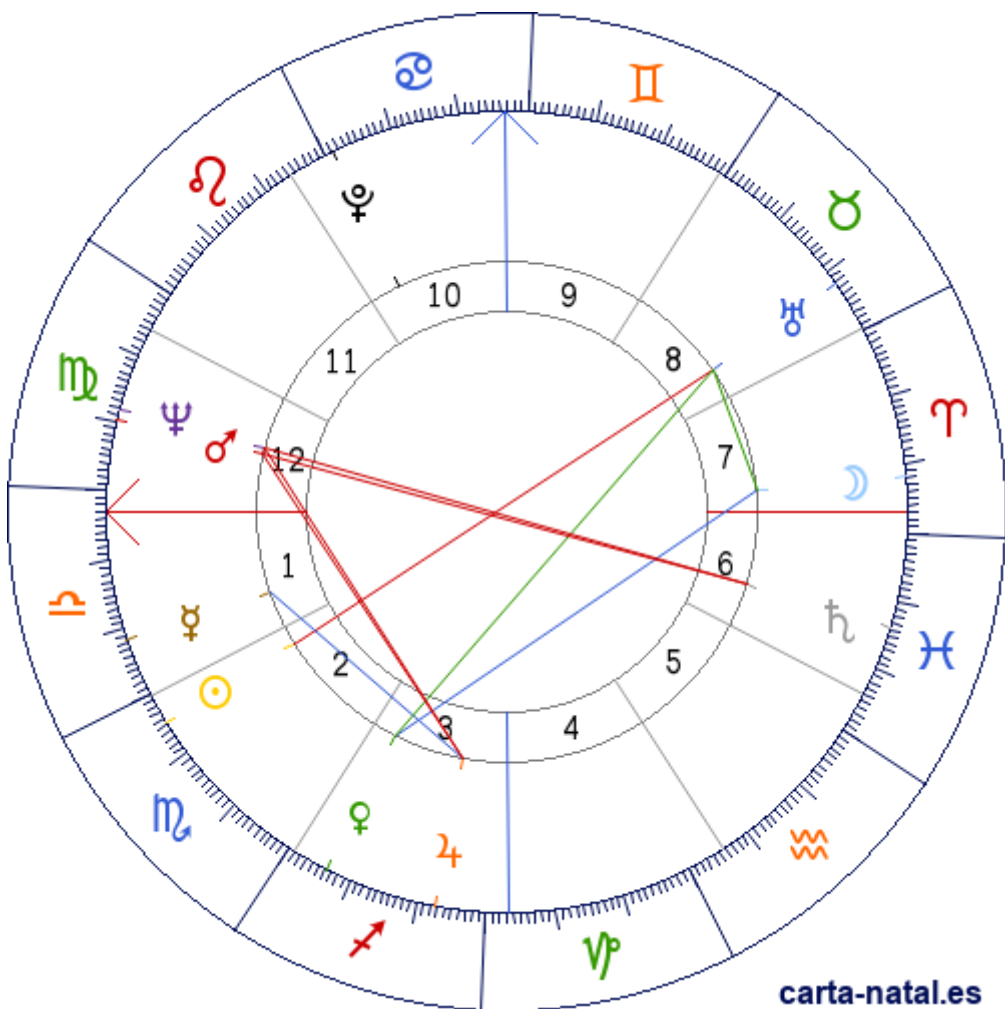

Carta natal

Charlie Daniels

28/10/1936 04:00:00 (EST)

28/10/1936 09:00:00 UT

34:13:33N 77:56:41W

Tropical/geocéntrico

Carta eclíptica

Casas: Placidus

ARMC: 93°35'2.12424"

carta-natal.es

Generalidades

Fuego 27.27%

Tierra 18.18%

Aire 22.73%

Agua 31.82%

Cardinal 50%

Planetas

| | | | |
|---|---|--------------------|----|
| ☉ | ♓ | 04°46'01" | 2 |
| ☽ | ♎ | 08°02'14" | 7 |
| ♀ | ♈ | 21°39'10" | 1 |
| ♁ | ♊ | 06°19'35" | 3 |
| ♃ | ♋ | 19°35'23" | 12 |
| ♅ | ♋ | 22°45'14" | 3 |
| ♁ | ♈ | 16°11'55" <u>R</u> | 6 |
| ♃ | ♏ | 07°41'57" <u>R</u> | 8 |
| ♅ | ♎ | 18°10'26" | 12 |
| ♀ | ♑ | 28°45'41" <u>E</u> | 10 |

Aspectos

| | | | |
|---|------|---|-----------|
| ☉ | 180° | ♎ | 2.93° (A) |
| ☽ | 120° | ♀ | 1.71° (S) |
| ☽ | 30° | ♎ | 0.34° (S) |
| ♀ | 60° | ♋ | 1.1° (A) |
| ♀ | 150° | ♎ | 1.37° (A) |
| ♁ | 90° | ♋ | 3.16° (A) |
| ♁ | 180° | ♈ | 3.39° (S) |
| ♃ | 0° | ♓ | 1.42° (S) |
| ♃ | 90° | ♓ | 4.58° (S) |
| ♅ | 180° | ♓ | 1.98° (S) |