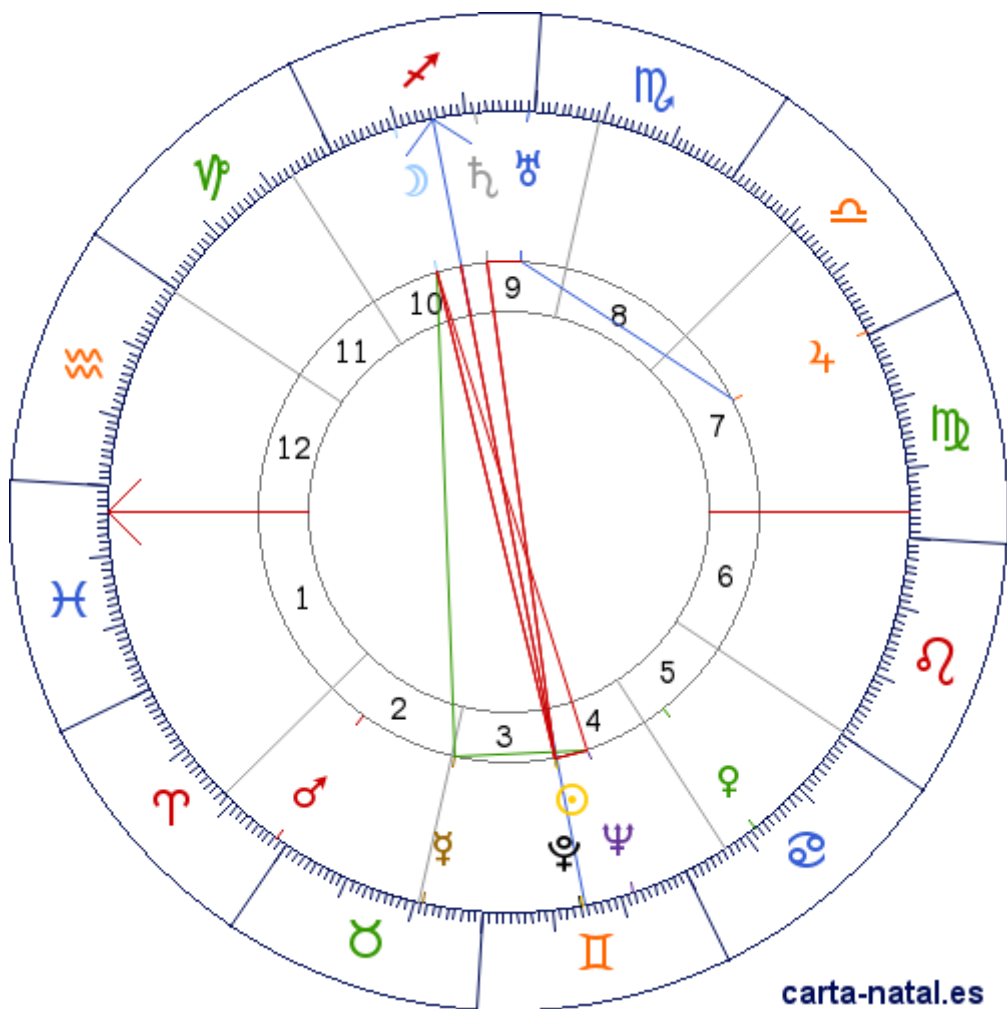

Carta natal

Federico García Lorca

05/06/1898 00:00:01 (LMT)

05/06/1898 00:15:09 UT

37:13:00N 03:47:00W

Tropical/geocéntrico

Carta eclíptica

Casas: Placidus

ARMC: 253°27'18.33156"

carta-natal.es

Generalidades

Fuego 40.91%

Tierra 9.09%

Aire 27.27%

Agua 22.73%

Cardinal 22.73%

Planetas

☉	♌	14°19'24"	3 » 4
☾	♌	20°17'30"	10
☿	♎	21°14'20"	3
♀	♏	11°45'58"	5
♂	♍	28°13'27"	2
♃	♌	00°27'06"	7
♄	♌	08°34'37" <u>R</u>	9
♅	♌	01°00'05" <u>R</u>	9
♆	♏	21°56'05"	4
♇	♏	14°12'17"	3 » 4

Aspectos

☉	180°	☾	5.97° (S)
☉	180°	♃	5.75° (S)
☉	0°	♆	7.61° (A)
☉	0°	♇	0.12° (S)
☉	180°	MC	0.43° (S)
☾	150°	♀	0.95° (A)
☾	180°	♆	1.64° (A)
☾	180°	♇	6.09° (S)
♀	30°	♆	0.7° (A)
♃	60°	♄	0.55° (A)
♃	0°	♄	7.58° (A)
♃	180°	♇	5.63° (S)
♆	0°	♇	7.73° (S)
♇	180°	MC	0.55° (S)