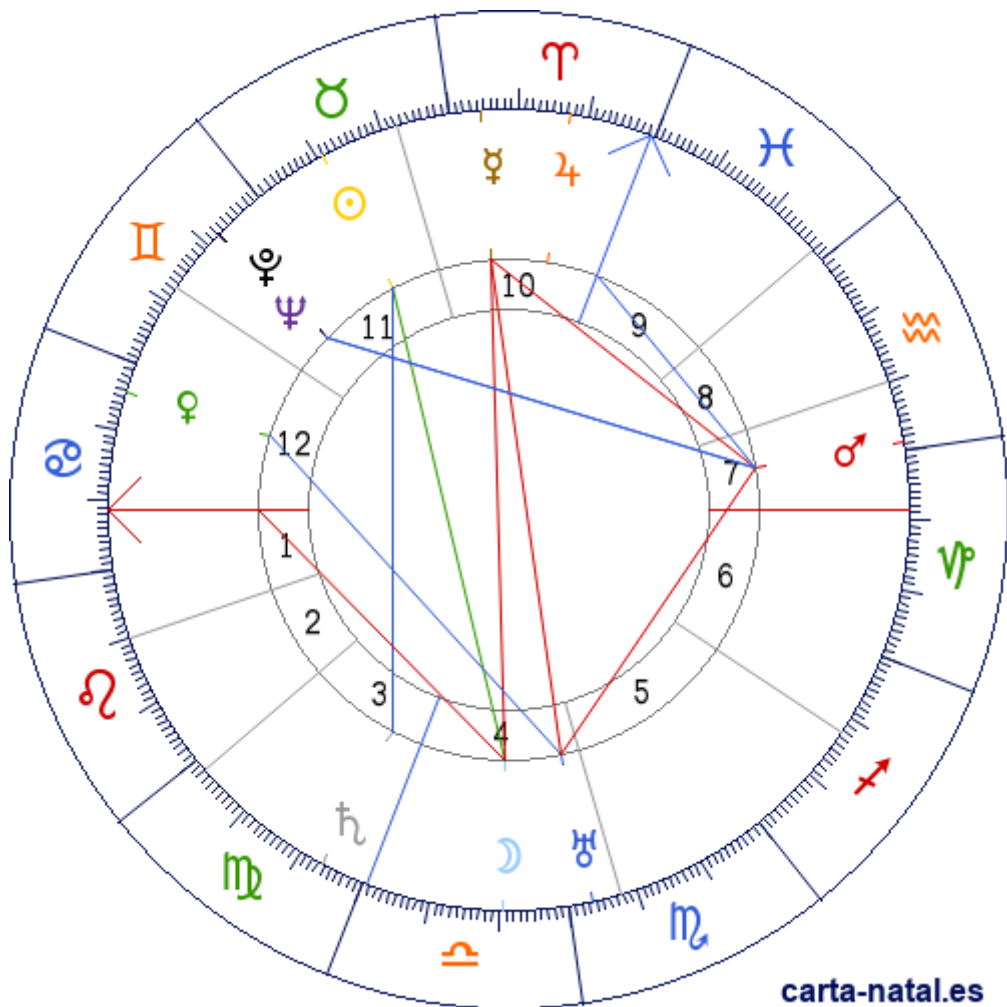

**Carta natal**

**Zita de Borbón-Parma**

09/05/1892 09:10:00 (CET)

09/05/1892 08:10:00 UT

43:50:37N 10:30:21E

Tropical/geocéntrico

Carta eclíptica

Casas: Placidus

ARMC: 00°36'30.94092"

carta-natal.es

Generalidades

Fuego 22.73%

Tierra 18.18%

Aire 31.82%

Agua 27.27%

Cardinal 59.09%

**Planetas**

|   |   |                    |    |
|---|---|--------------------|----|
| ☉ | ♊ | 19°07'47"          | 11 |
| ☾ | ♋ | 20°36'23"          | 4  |
| ♀ | ♑ | 25°33'50"          | 10 |
| ♀ | ♈ | 04°17'38"          | 12 |
| ♂ | ♎ | 01°08'55"          | 7  |
| ♃ | ♑ | 12°30'51"          | 10 |
| ♄ | ♎ | 23°32'39" <u>R</u> | 3  |
| ♅ | ♌ | 03°24'28" <u>R</u> | 4  |
| ♆ | ♊ | 07°59'54"          | 11 |
| ♇ | ♊ | 07°52'44"          | 11 |

**Aspectos**

|   |      |    |           |
|---|------|----|-----------|
| ☉ | 150° | ☾  | 1.48° (S) |
| ☉ | 120° | ♄  | 4.41° (A) |
| ☾ | 180° | ♀  | 4.96° (A) |
| ☾ | 90°  | AC | 0.8° (S)  |
| ♀ | 90°  | ♂  | 5.58° (S) |
| ♀ | 180° | ♅  | 7.84° (A) |
| ♀ | 120° | ♅  | 0.89° (S) |
| ♂ | 90°  | ♅  | 2.26° (A) |
| ♂ | 120° | ♆  | 6.85° (A) |
| ♂ | 120° | ♇  | 6.73° (A) |
| ♂ | 60°  | MC | 0.49° (A) |
| ♆ | 0°   | ♇  | 0.12° (S) |