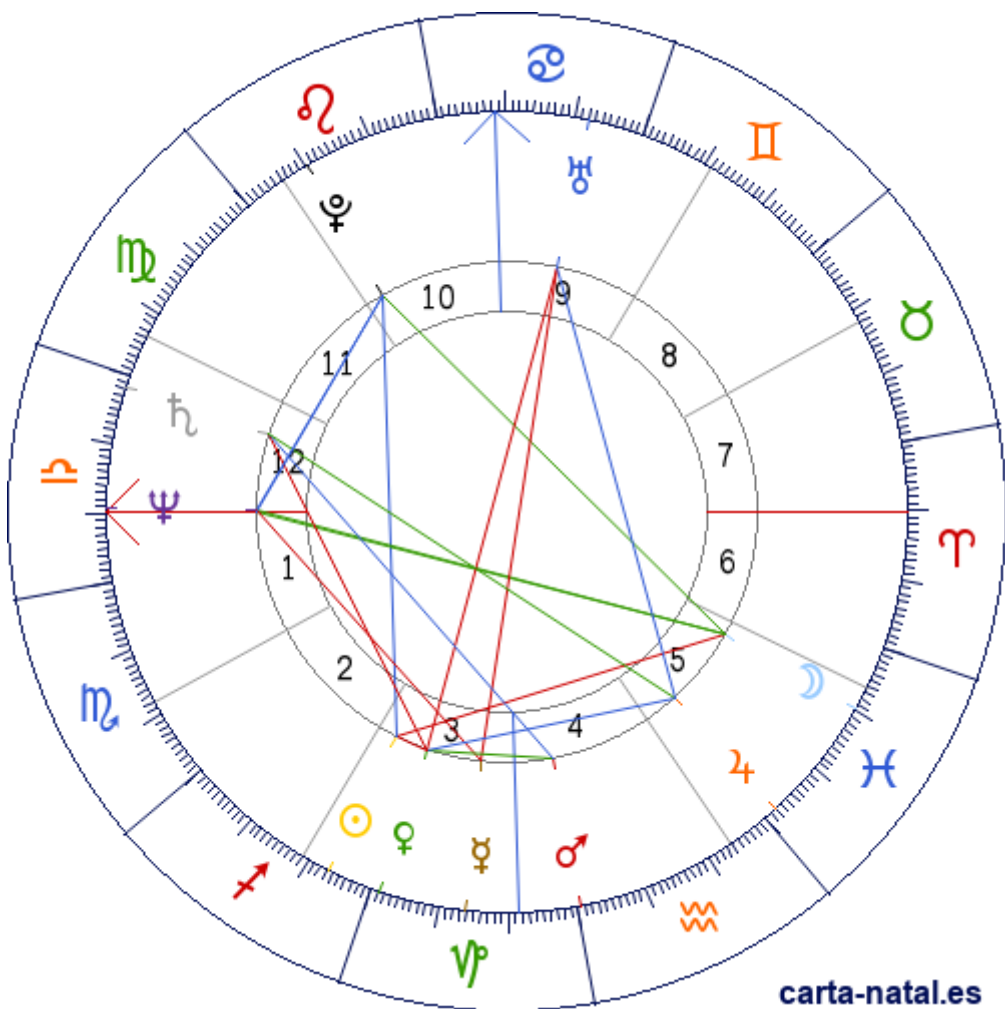

**Carta natal**

**Isaac Starkman**

16/12/1950 01:37:16 (IST)  
15/12/1950 23:37:16 UT

32:04:51N 34:46:50E

Tropical/geocéntrico  
Carta eclíptica  
Casas: Placidus

ARMC: 113°08'55.57776"

carta-natal.es

Generalidades

- Fuego 18.18%
- Tierra 18.18%
- Aire 31.82%
- Agua 31.82%

- Cardinal 54.55%
- Fijo 13.64%
- Mutable 31.82%

**Casas (Placidus)**

C 1 (AC)	♈	19°46'57"
C 2	♉	18°08'06"
C 3	♊	18°58'22"
C 4	♋	21°25'01"
C 5	♌	23°44'12"
C 6	♍	23°40'50"
C 7	♎	19°46'57"
C 8	♏	18°08'06"
C 9	♐	18°58'22"
C 10 (MC)	♑	21°25'01"
C 11	♒	23°44'12"
C 12	♓	23°40'50"

**Planetas**

♁	♂	23°26'35"	3
♄	♋	20°22'18"	5 » 6
♀	♋	13°50'35"	3
♀	♋	01°14'32"	3
♂	♌	00°28'36"	4
♃	♋	01°57'08"	5
♃	♈	01°42'13"	12
♆	♑	08°02'02"R	9
♅	♈	19°09'56"	12 » 1
♇	♏	19°43'21"R	10

**Aspectos**

♁	90°	♄	3.07° (A)
♁	0°	♀	7.8° (S)
♁	120°	♃	3.72° (S)
♄	150°	♅	1.21° (S)
♄	150°	♃	0.65° (S)
♄	150°	AC	0.59° (A)
♀	180°	♆	5.81° (S)
♀	90°	♅	5.32° (A)
♀	30°	♂	0.77° (S)
♀	60°	♃	0.71° (A)
♀	90°	♃	0.46° (A)
♀	180°	♆	6.79° (A)
♂	120°	♃	1.23° (A)
♃	150°	♃	0.25° (S)
♃	120°	♆	6.08° (A)