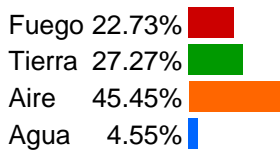

Generalidades

Casas (Placidus)

C 1 (AC)	♊	27°06'17"
C 2	♈	25°58'57"
C 3	♌	25°36'24"
C 4	♍	26°56'04"
C 5	♎	29°06'13"
C 6	♏	29°35'30"
C 7	♐	27°06'17"
C 8	♑	25°58'57"
C 9	♒	25°36'24"
C 10 (MC)	♈	26°56'04"
C 11	♉	29°06'13"
C 12	♊	29°35'30"