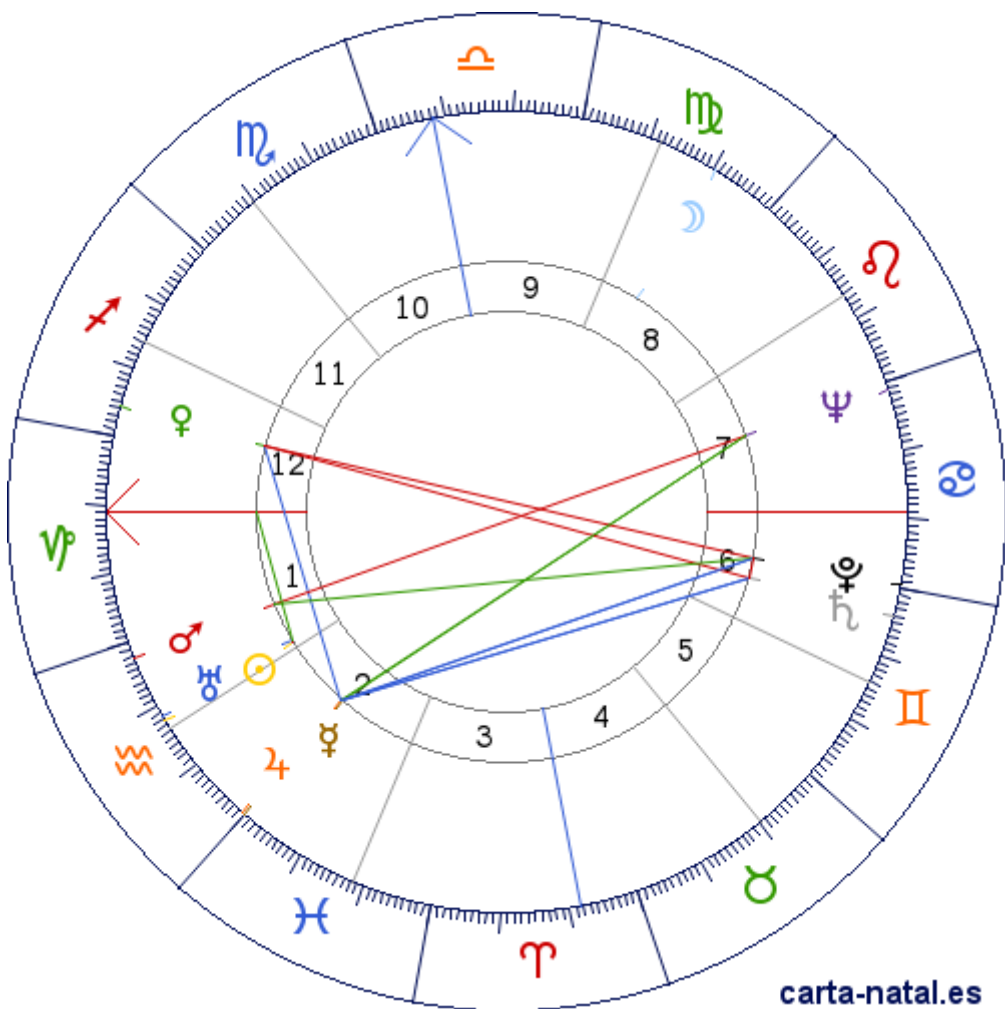

Carta natal

Luis Ernesto Ramos Yordán

02/02/1915 05:00:00 (AST)

02/02/1915 09:00:00 UT

18:00:40N 66:36:51W

Tropical/geocéntrico

Carta eclíptica

Casas: Placidus

ARMC: 199°51'32.3388"

carta-natal.es

Generalidades

Casas (Placidus)

C 1 (AC)	♍	10°57'58"
C 2	♋	13°38'57"
C 3	♏	18°25'42"
C 4	♌	21°29'24"
C 5	♍	20°18'08"
C 6	♈	15°51'45"
C 7	♎	10°57'58"
C 8	♏	13°38'57"
C 9	♌	18°25'42"
C 10 (MC)	♈	21°29'24"
C 11	♏	20°18'08"
C 12	♌	15°51'45"

Planetas

☉	♈	12°26'50"	1 » 2
☾	♎	09°32'55"	8
♀	♈	29°54'40"	2
♂	♈	25°44'09"	12
♃	♈	02°25'37"	1
♄	♈	29°36'33"	2
♅	♈	25°53'28"R	6
♆	♈	11°41'01"	1 » 2
♇	♎	28°41'48"R	7
♁	♎	00°27'29"R	6

Aspectos

☉	0°	♈	0.76° (S)
♀	0°	♋	0.3° (S)
♀	120°	♎	4.02° (S)
♀	150°	♏	1.21° (S)
♀	120°	♏	0.55° (A)
♀	60°	♋	3.87° (A)
♀	180°	♎	0.16° (A)
♀	180°	♏	4.72° (A)
♂	180°	♏	3.73° (S)
♂	150°	♏	1.97° (S)
♋	120°	♎	3.72° (S)
♋	150°	♏	0.91° (S)
♋	120°	♏	0.85° (A)
♎	0°	♏	4.57° (S)
♈	30°	AC	0.72° (A)