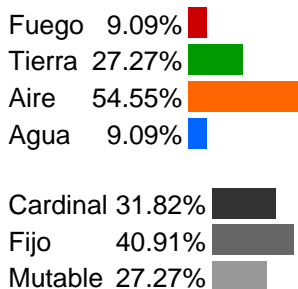

Carta natal

Luis Ernesto Ramos Yordán

02/02/1915 05:00:00 (AST)

02/02/1915 09:00:00 UT

18:00:40N 66:36:51W

Tropical/geocéntrico

Carta eclíptica

Casas: Placidus

ARMC: 199°51'32.3388"

carta-natal.es

Generalidades

Casas (Placidus)

C 1 (AC)	♍	10°57'58"
C 2	♋	13°38'57"
C 3	♏	18°25'42"
C 4	♌	21°29'24"
C 5	♍	20°18'08"
C 6	♈	15°51'45"
C 7	♎	10°57'58"
C 8	♏	13°38'57"
C 9	♌	18°25'42"
C 10 (MC)	♈	21°29'24"
C 11	♏	20°18'08"
C 12	♌	15°51'45"

Planetas

☉	♈	12°26'50"	1 » 2
☾	♎	09°32'55"	8
♀	♈	29°54'40"	2
♂	♈	25°44'09"	12
♃	♈	02°25'37"	1
♄	♈	29°36'33"	2
♅	♈	25°53'28"R	6
♆	♈	11°41'01"	1 » 2
♇	♎	28°41'48"R	7
♁	♎	00°27'29"R	6

Aspectos

☉	0°	♈	0.76° (S)
♀	0°	♋	0.3° (S)
♀	120°	♎	4.02° (S)
♀	150°	♏	1.21° (S)
♀	120°	♏	0.55° (A)
♀	60°	♋	3.87° (A)
♀	180°	♎	0.16° (A)
♀	180°	♏	4.72° (A)
♂	180°	♏	3.73° (S)
♂	150°	♏	1.97° (S)
♋	120°	♎	3.72° (S)
♋	150°	♏	0.91° (S)
♋	120°	♏	0.85° (A)
♎	0°	♏	4.57° (S)
♈	30°	AC	0.72° (A)