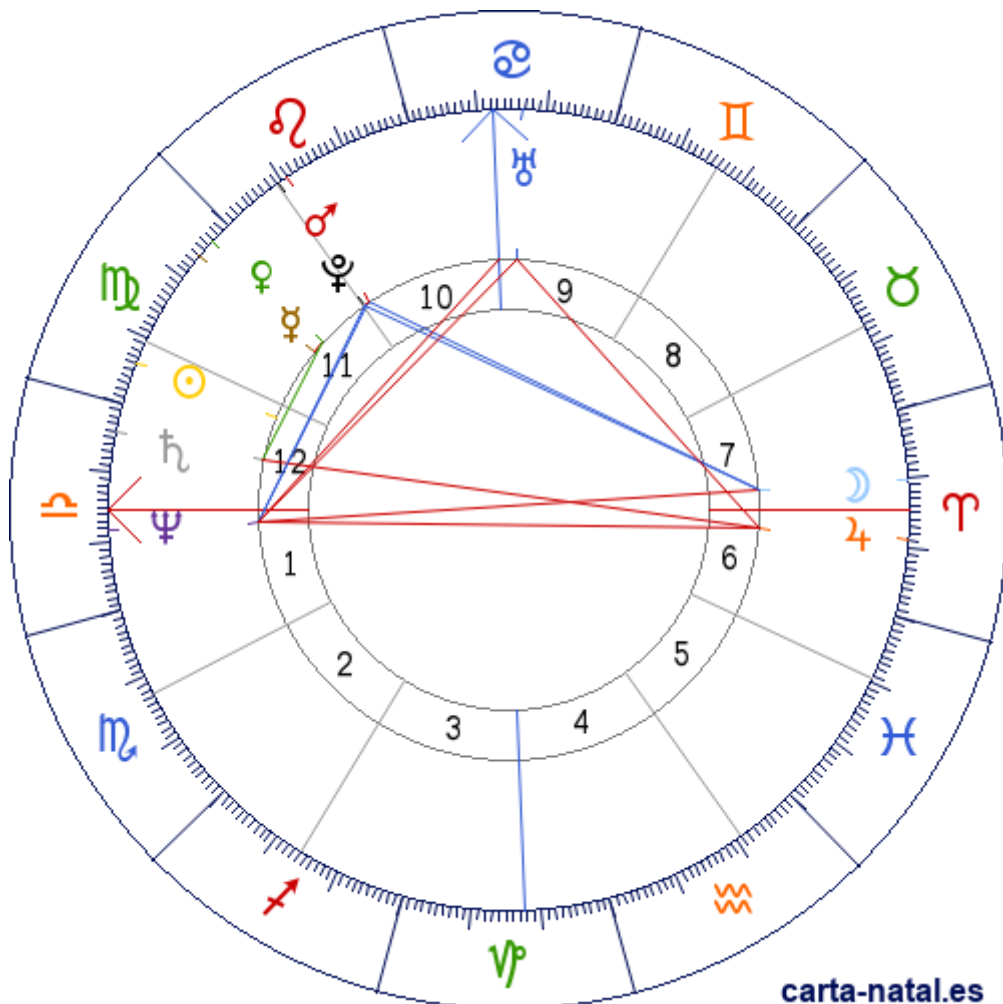

Carta natal

Cassandra Peterson

17/09/1951 09:00:00 (CDT)
17/09/1951 14:00:00 UT

39:11:01N 96:34:18W

Tropical/geocéntrico
Carta eclíptica
Casas: Placidus

ARMC: 109°07'28.23348"

Generalidades

- Fuego 31.82%
- Tierra 31.82%
- Aire 22.73%
- Agua 13.64%

- Cardinal 54.55%
- Fijo 13.64%
- Mutable 31.82%

Casas (Placidus)

C 1 (AC)	♈	15°22'44"
C 2	♉	12°45'38"
C 3	♊	13°55'02"
C 4	♋	17°38'50"
C 5	♌	20°48'18"
C 6	♍	20°24'52"
C 7	♎	15°22'44"
C 8	♏	12°45'38"
C 9	♐	13°55'02"
C 10 (MC)	♑	17°38'50"
C 11	♒	20°48'18"
C 12	♓	20°24'52"

Planetas

☉	♎	23°52'02"	12
☾	♈	19°47'22"	7
♀	♎	06°02'38"	11
♀	♎	03°13'36" <u>R</u>	11
♂	♏	19°09'47"	10 » 11
♃	♎	11°10'46" <u>R</u>	6
♅	♈	04°00'50"	12
♁	♈	13°30'33"	9
♃	♈	18°19'51"	1
♀	♏	20°33'02"	10 » 11

Aspectos

☾	120°	♂	0.63° (S)
☾	180°	♃	1.46° (S)
☾	120°	♀	0.76° (A)
♀	0°	♀	2.82° (S)
♀	30°	♅	0.79° (S)
♂	60°	♃	0.83° (S)
♂	0°	♀	1.39° (A)
♃	180°	♅	7.17° (A)
♃	90°	♁	2.33° (S)
♃	180°	♃	7.15° (S)
♁	90°	♃	4.82° (S)
♃	60°	♀	2.22° (A)
♃	90°	MC	0.68° (A)