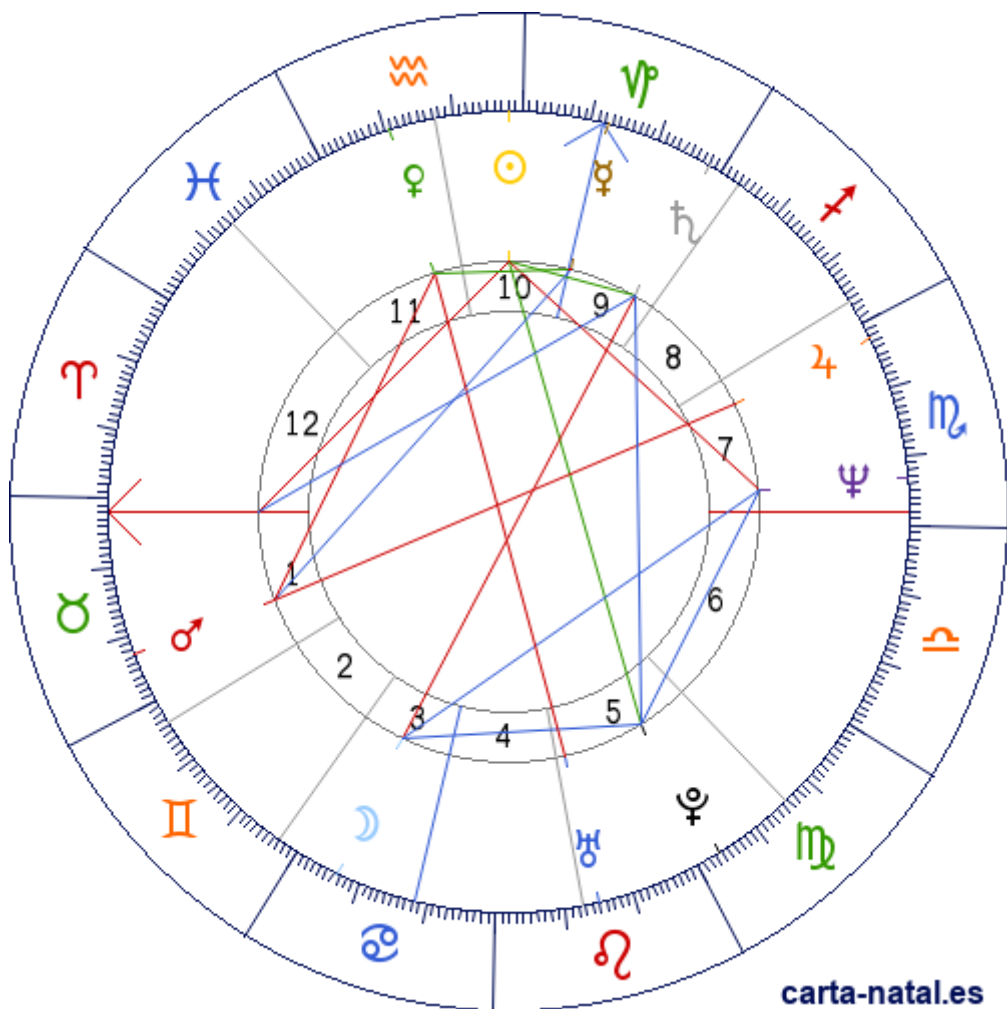

Carta natal

Linda Blair

22/01/1959 11:15:00 (CST)
22/01/1959 17:15:00 UT

38:37:38N 90:11:52W

Tropical/geocéntrico
Carta eclíptica
Casas: Placidus

ARMC: 289°51'33.6726"

carta-natal.es

Generalidades

Casas (Placidus)

| | | |
|-----------|---|-----------|
| C 1 (AC) | ♈ | 01°56'08" |
| C 2 | ♉ | 03°42'42" |
| C 3 | ♊ | 26°53'03" |
| C 4 | ♋ | 18°20'03" |
| C 5 | ♌ | 12°40'44" |
| C 6 | ♍ | 15°42'25" |
| C 7 | ♎ | 01°56'08" |
| C 8 | ♏ | 03°42'42" |
| C 9 | ♐ | 26°53'03" |
| C 10 (MC) | ♑ | 18°20'03" |
| C 11 | ♒ | 12°40'44" |
| C 12 | ♓ | 15°42'25" |

Planetas

| | | | |
|---|---|--------------------|--------|
| ☉ | ♎ | 01°56'49" | 10 |
| ☾ | ♓ | 06°36'32" | 3 |
| ☿ | ♏ | 17°33'26" | 9 » 10 |
| ♀ | ♏ | 19°15'50" | 11 |
| ♂ | ♈ | 22°44'31" | 1 |
| ♃ | ♎ | 27°35'46" | 7 |
| ♄ | ♊ | 01°55'22" | 9 |
| ♅ | ♌ | 14°50'33" <u>R</u> | 5 |
| ♆ | ♎ | 06°53'16" | 7 |
| ♇ | ♍ | 03°42'17" <u>R</u> | 5 |

Aspectos

| | | | |
|---|------|----|-----------|
| ☉ | 30° | ♄ | 0.02° (S) |
| ☉ | 90° | ♀ | 4.94° (A) |
| ☉ | 150° | ♅ | 1.76° (A) |
| ☉ | 90° | AC | 0.01° (A) |
| ☾ | 180° | ♄ | 4.69° (S) |
| ☾ | 120° | ♀ | 0.28° (A) |
| ☾ | 60° | ♆ | 2.9° (S) |
| ♀ | 120° | ♂ | 5.18° (A) |
| ♀ | 0° | MC | 0.78° (S) |
| ♀ | 90° | ♂ | 3.48° (A) |
| ♀ | 180° | ♅ | 4.42° (S) |
| ♀ | 30° | MC | 0.93° (A) |
| ♂ | 180° | ♃ | 4.85° (A) |
| ♄ | 120° | ♆ | 1.78° (A) |
| ♄ | 120° | AC | 0.01° (S) |