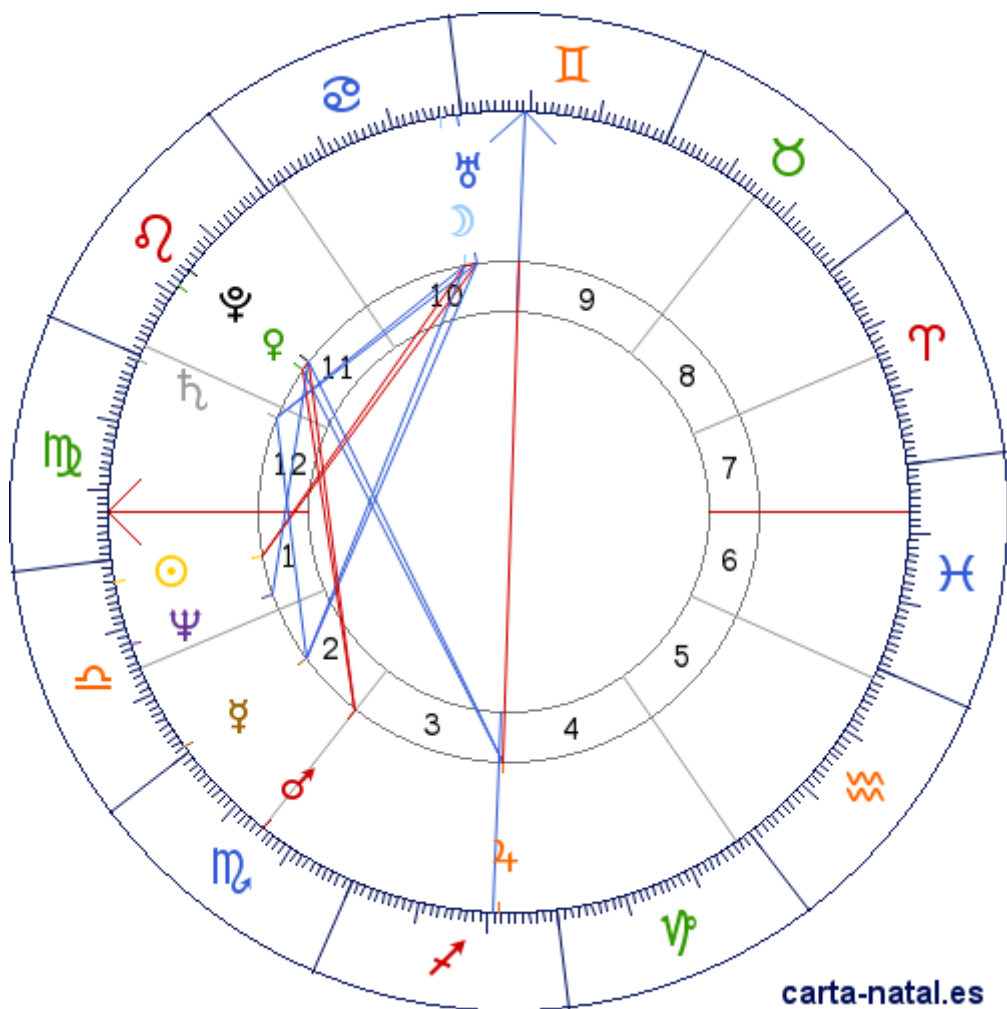

Carta natal

Olivia Newton-John

26/09/1948 06:00:00 (BST)

26/09/1948 05:00:00 UT

52:12:00N 00:07:00E

Tropical/geocéntrico

Carta eclíptica

Casas: Placidus

ARMC: 80°01'33.6396"

Generalidades

- Fuego 18.18%
- Tierra 18.18%
- Aire 36.36%
- Agua 27.27%

- Cardinal 45.45%
- Fijo 22.73%
- Mutable 31.82%

Casas (Placidus)

C 1 (AC)	♊	23°01'45"
C 2	♈	15°52'11"
C 3	♉	15°04'39"
C 4	♊	20°50'06"
C 5	♋	27°38'0"
C 6	♌	28°28'45"
C 7	♍	23°01'45"
C 8	♎	15°52'11"
C 9	♏	15°04'39"
C 10 (MC)	♐	20°50'06"
C 11	♑	27°38'0"
C 12	♒	28°28'45"

Planetas

☉	♈	03°00'24"	1
☾	♊	02°56'53"	10
☿	♊	29°00'15"	2
♀	♋	18°31'57"	11
♂	♌	15°14'10"	3
♃	♍	21°37'02"	4
♄	♎	00°49'10"	12
♅	♏	00°32'05"	10
♆	♐	12°21'54"	1 » 2
♇	♑	15°56'42"	11

Aspectos

☉	90°	☾	0.06° (A)
☉	90°	♃	2.47° (S)
☾	120°	♀	3.94° (S)
☾	60°	♄	2.13° (S)
☾	0°	♅	2.41° (S)
♀	60°	♄	1.82° (A)
♀	120°	♅	1.53° (A)
♀	90°	♂	3.3° (S)
♀	120°	♃	3.08° (A)
♀	0°	☿	2.59° (S)
♂	90°	☿	0.71° (A)
♃	120°	☿	5.67° (S)
♃	180°	MC	0.78° (A)
♄	60°	♅	0.28° (S)
♅	60°	☿	3.58° (A)