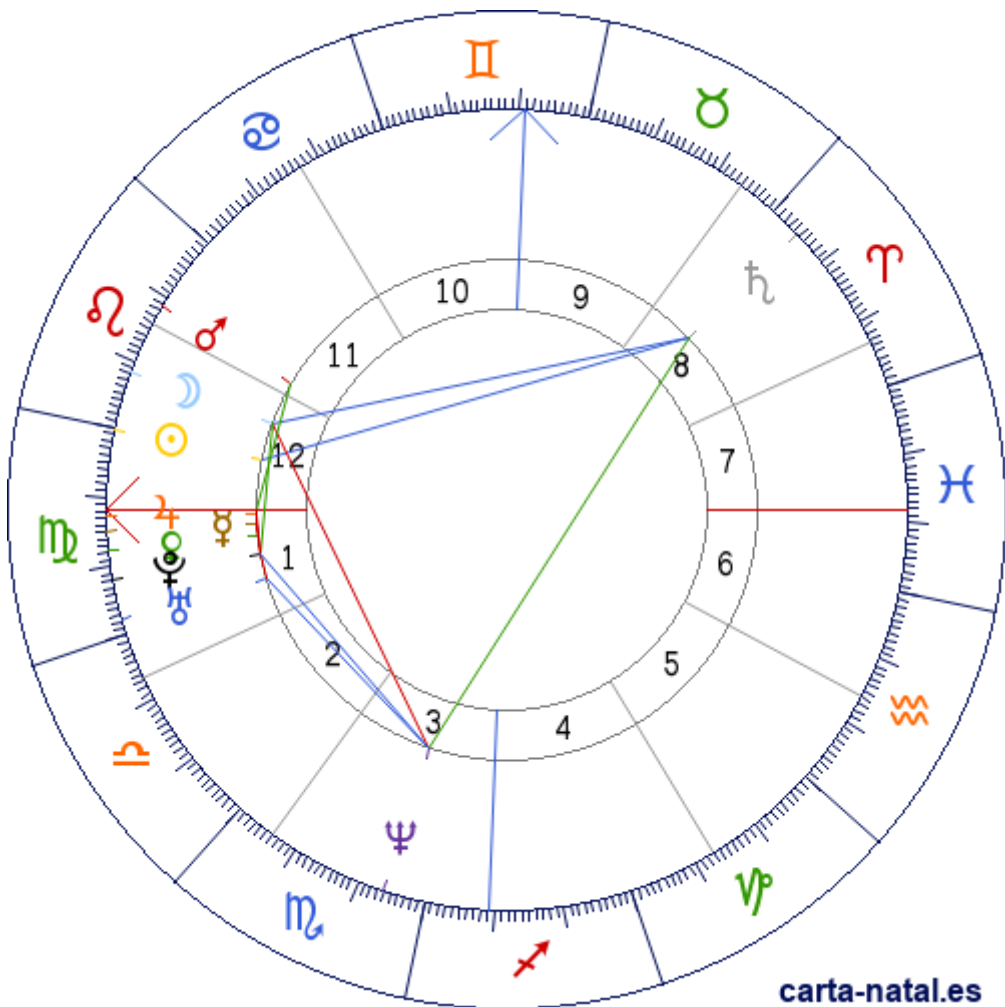

Carta natal

Joaquim Monchique

23/08/1968 08:00:00 (CET)

23/08/1968 07:00:00 UT

38:43:00N 09:08:00W

Tropical/geocéntrico

Carta eclíptica

Casas: Placidus

ARMC: 67°30'7.82424"

carta-natal.es

Generalidades

Casas (Placidus)

C 1 (AC)	♊	11°50'24"
C 2	♈	06°38'10"
C 3	♉	06°06'14"
C 4	♊	09°11'40"
C 5	♋	12°57'02"
C 6	♌	14°13'51"
C 7	♍	11°50'24"
C 8	♎	06°38'10"
C 9	♏	06°06'14"
C 10 (MC)	♐	09°11'40"
C 11	♑	12°57'02"
C 12	♒	14°13'51"

Planetas

☉	♊	00°11'56"	12
☾	♊	21°35'25"	12
☿	♊	14°53'39"	1
♀	♊	17°42'34"	1
♂	♋	11°18'39"	11 » 12
♃	♊	12°46'41"	1
♄	♎	25°19'36"R	8
♅	♊	27°45'34"	1
♆	♊	23°50'53"	3
♇	♊	21°50'13"	1

Aspectos

☉	120°	♋	4.87° (S)
☾	120°	♋	3.74° (A)
☾	90°	♄	2.26° (A)
☾	30°	♅	0.25° (A)
♀	0°	♀	2.82° (A)
♀	0°	♃	2.12° (S)
♀	0°	♅	6.94° (A)
♀	0°	♃	4.93° (S)
♀	0°	♅	4.13° (A)
♂	30°	AC	0.53° (S)
♃	0°	AC	0.94° (A)
♄	150°	♄	1.48° (A)
♅	60°	♄	3.91° (S)
♅	0°	♅	5.92° (S)
♆	60°	♅	2.01° (A)