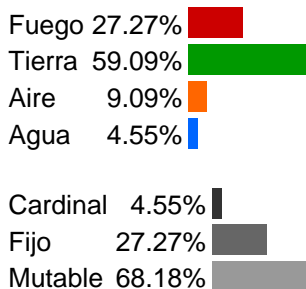

Carta natal

Joaquim Monchique

23/08/1968 08:00:00 (CET)

23/08/1968 07:00:00 UT

38:43:00N 09:08:00W

Tropical/geocéntrico

Carta eclíptica

Casas: Placidus

ARMC: 67°30'7.82424"

carta-natal.es

Generalidades

Casas (Placidus)

C 1 (AC)	♊	11°50'24"
C 2	♈	06°38'10"
C 3	♉	06°06'14"
C 4	♊	09°11'40"
C 5	♋	12°57'02"
C 6	♌	14°13'51"
C 7	♍	11°50'24"
C 8	♎	06°38'10"
C 9	♏	06°06'14"
C 10 (MC)	♐	09°11'40"
C 11	♑	12°57'02"
C 12	♒	14°13'51"

Planetas

☉	♊	00°11'56"	12
☾	♊	21°35'25"	12
☿	♊	14°53'39"	1
♀	♊	17°42'34"	1
♂	♋	11°18'39"	11 » 12
♃	♊	12°46'41"	1
♄	♎	25°19'36"R	8
♅	♊	27°45'34"	1
♆	♊	23°50'53"	3
♇	♊	21°50'13"	1

Aspectos

☉	120°	♋	4.87° (S)
☾	120°	♋	3.74° (A)
☾	90°	♄	2.26° (A)
☾	30°	♅	0.25° (A)
♀	0°	♀	2.82° (A)
♀	0°	♃	2.12° (S)
♀	0°	♅	6.94° (A)
♀	0°	♃	4.93° (S)
♀	0°	♅	4.13° (A)
♂	30°	AC	0.53° (S)
♃	0°	AC	0.94° (A)
♄	150°	♄	1.48° (A)
♅	60°	♄	3.91° (S)
♅	0°	♅	5.92° (S)
♆	60°	♅	2.01° (A)