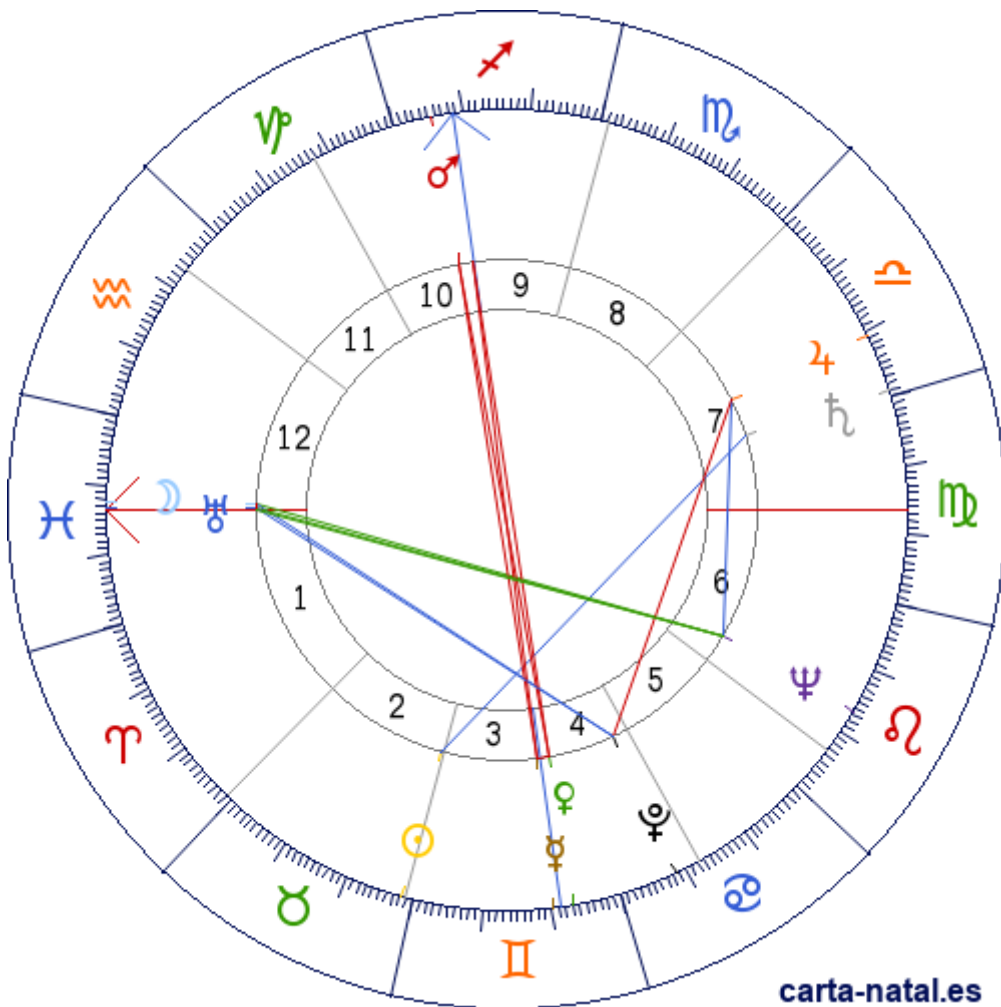

Carta natal

Gabriel Ferrater

20/05/1922 01:30:00 (WET)
20/05/1922 01:30:00 UT

41:09:22N 01:06:25E

Tropical/geocéntrico
Carta eclíptica
Casas: Placidus

ARMC: 260°32'2.31396"

carta-natal.es

Generalidades

Planetas

| | | | |
|---|---|--------------------|--------|
| ♁ | ♊ | 28°14'59" | 2 » 3 |
| ♁ | ♈ | 12°24'00" | 12 » 1 |
| ♀ | ♋ | 20°17'09" | 3 » 4 |
| ♀ | ♋ | 23°09'26" | 4 |
| ♂ | ♐ | 24°24'13" <u>R</u> | 10 |
| ♃ | ♎ | 09°24'37" <u>R</u> | 7 |
| ♃ | ♎ | 00°59'26" <u>R</u> | 7 |
| ♃ | ♈ | 13°14'33" | 12 » 1 |
| ♃ | ♏ | 13°21'05" | 6 |
| ♆ | ♌ | 08°33'42" | 4 » 5 |

Aspectos

| | | | |
|---|------|----|-----------|
| ♁ | 120° | ♃ | 2.74° (A) |
| ♁ | 0° | ♃ | 0.84° (A) |
| ♁ | 150° | ♃ | 0.95° (A) |
| ♁ | 120° | ♀ | 3.84° (S) |
| ♁ | 0° | AC | 1.15° (S) |
| ♀ | 0° | ♀ | 2.87° (S) |
| ♀ | 180° | ♂ | 4.12° (A) |
| ♀ | 180° | MC | 1.02° (S) |
| ♀ | 180° | ♂ | 1.25° (A) |
| ♀ | 180° | MC | 1.85° (A) |
| ♃ | 60° | ♃ | 3.94° (S) |
| ♃ | 90° | ♀ | 0.85° (A) |
| ♃ | 150° | ♃ | 0.11° (A) |
| ♃ | 120° | ♀ | 4.68° (S) |
| ♃ | 0° | AC | 0.31° (S) |