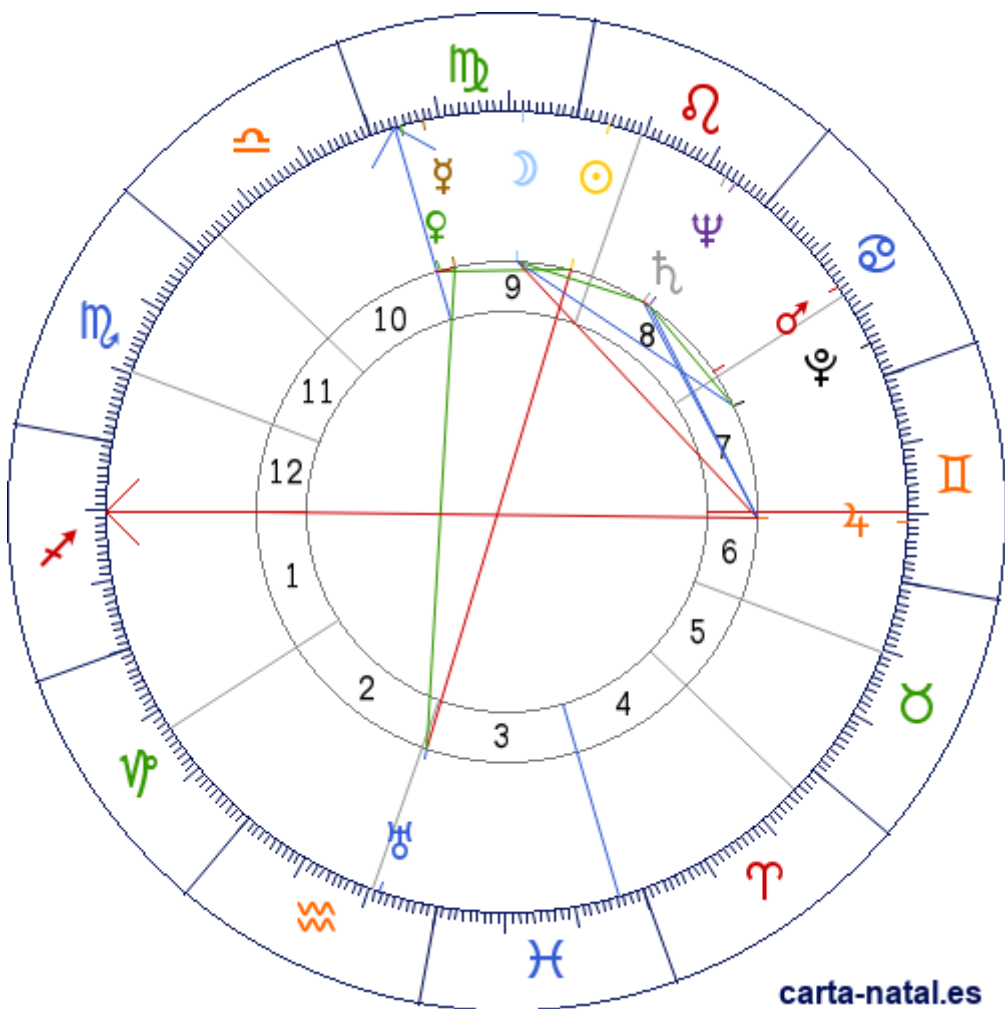

Carta natal

Caspar Weinberger

18/08/1917 15:10:00 (PDT)  
18/08/1917 22:10:00 UT

37:46:30N 122:25:10W

Tropical/geocéntrico  
Carta eclíptica  
Casas: Placidus

ARMC: 176°46'37.30764"

carta-natal.es

Generalidades

Casas (Placidus)

|           |   |           |
|-----------|---|-----------|
| C 1 (AC)  | ♈ | 10°10'23" |
| C 2       | ♉ | 12°58'04" |
| C 3       | ♊ | 20°28'22" |
| C 4       | ♋ | 26°29'15" |
| C 5       | ♌ | 26°02'19" |
| C 6       | ♍ | 19°42'00" |
| C 7       | ♎ | 10°10'23" |
| C 8       | ♏ | 12°58'04" |
| C 9       | ♐ | 20°28'22" |
| C 10 (MC) | ♑ | 26°29'15" |
| C 11      | ♒ | 26°02'19" |
| C 12      | ♓ | 19°42'00" |

Planetas

|   |   |             |        |
|---|---|-------------|--------|
| ☉ | ♎ | 25°21'14"   | 9      |
| ☾ | ♏ | 07°57'28"   | 9      |
| ☿ | ♏ | 22°18'43"   | 9      |
| ♀ | ♏ | 25°40'03"   | 9 » 10 |
| ♂ | ♑ | 14°22'50"   | 8      |
| ♃ | ♊ | 08°40'08"   | 6 » 7  |
| ♄ | ♎ | 07°00'42"   | 8      |
| ♅ | ♌ | 21°35'26" R | 3      |
| ♆ | ♎ | 05°24'02"   | 8      |
| ♇ | ♑ | 05°06'00"   | 7      |

Aspectos

|   |      |    |           |
|---|------|----|-----------|
| ☉ | 30°  | ♀  | 0.31° (S) |
| ☉ | 180° | ♄  | 3.76° (S) |
| ☾ | 90°  | ♃  | 0.71° (A) |
| ☾ | 30°  | ♄  | 0.95° (S) |
| ☾ | 60°  | ♀  | 2.86° (S) |
| ♀ | 0°   | ♀  | 3.36° (S) |
| ♀ | 150° | ♄  | 0.72° (S) |
| ♀ | 0°   | MC | 0.82° (S) |
| ♃ | 60°  | ♄  | 1.66° (S) |
| ♃ | 60°  | ♆  | 3.27° (S) |
| ♃ | 180° | AC | 1.5° (S)  |
| ♄ | 0°   | ♆  | 1.61° (S) |
| ♆ | 30°  | ♀  | 0.3° (S)  |